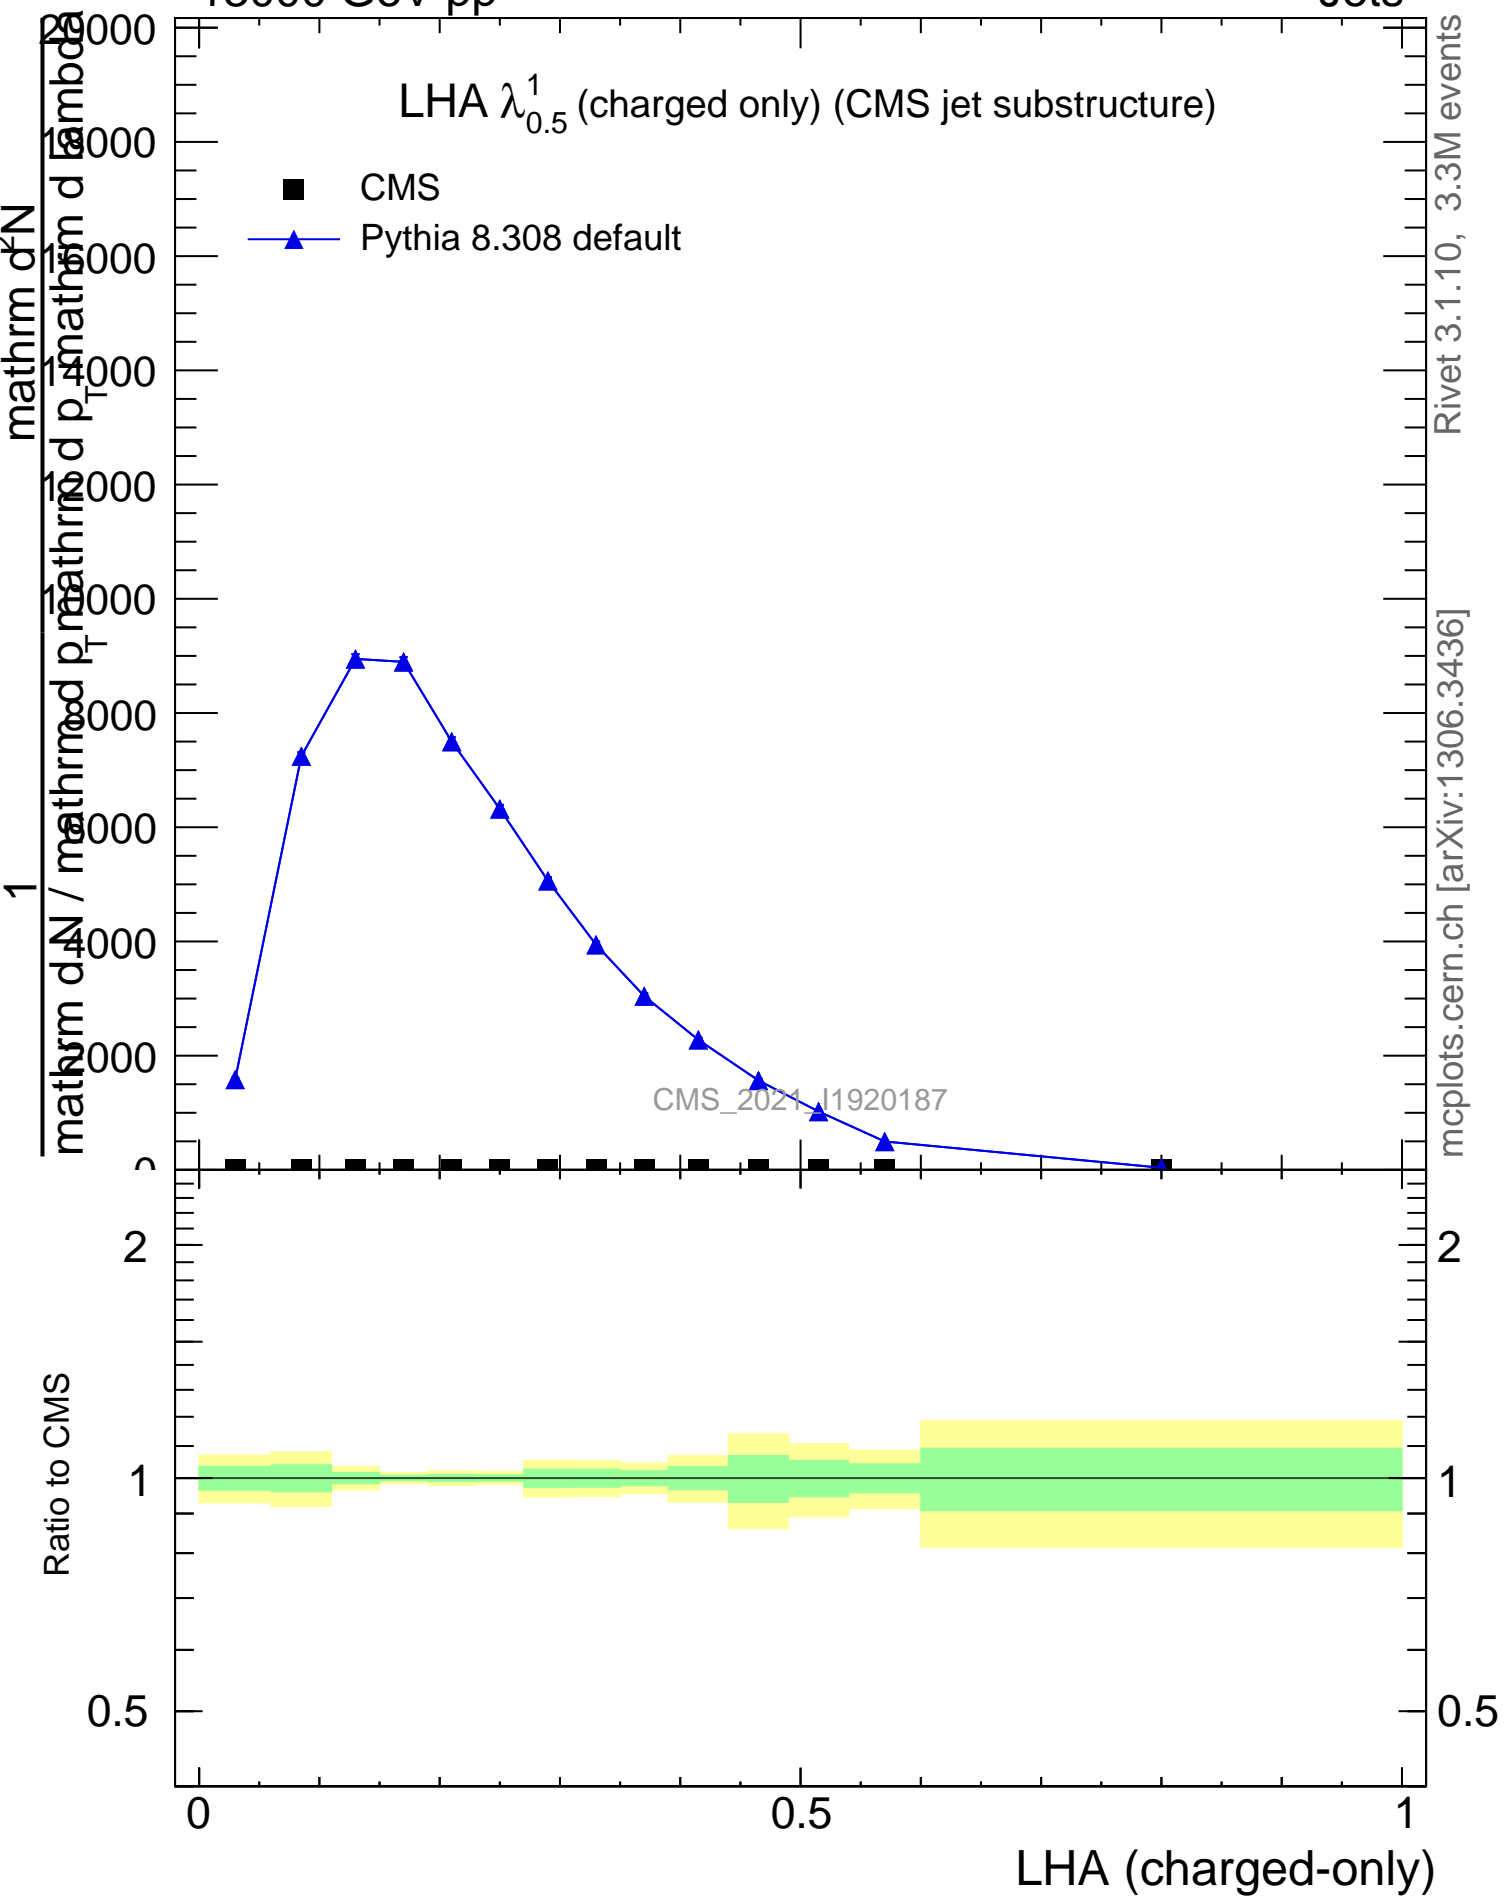

LHA $\lambda_{0.5}^1$ (charged only) (CMS jet substructure)

- CMS
- ▲ Pythia 8.308 default

Rivet 3.1.10, 3.3M events
mcplots.cern.ch [arXiv:1306.3436]