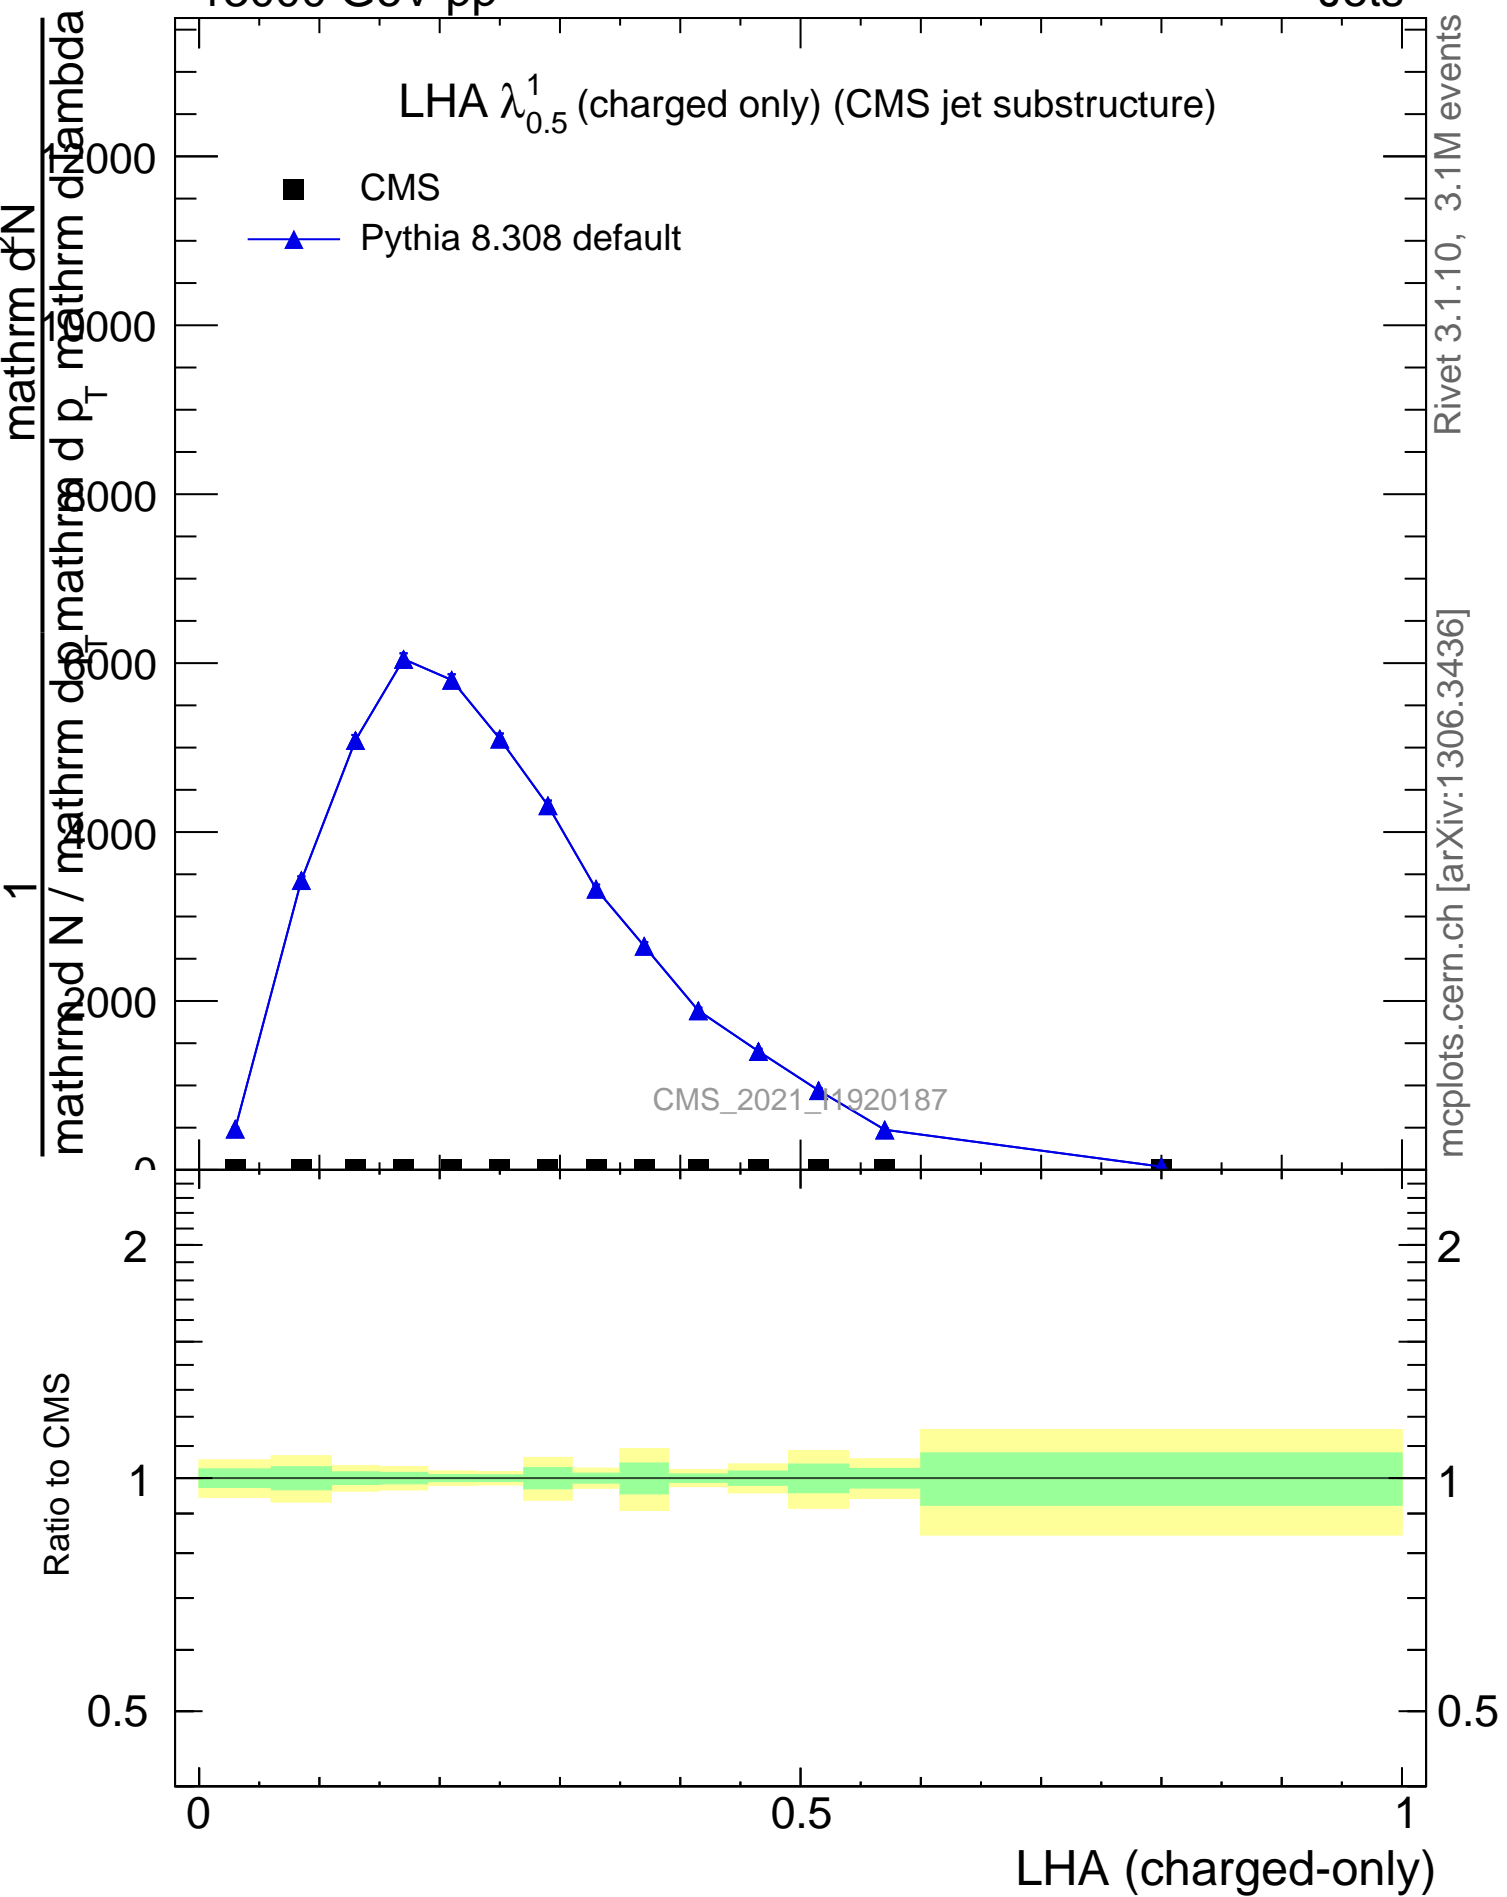

LHA $\lambda_{0.5}^1$ (charged only) (CMS jet substructure)

- CMS
- ▲ Pythia 8.308 default

Rivet 3.1.10, 3.1M events
mcplots.cern.ch [arXiv:1306.3436]