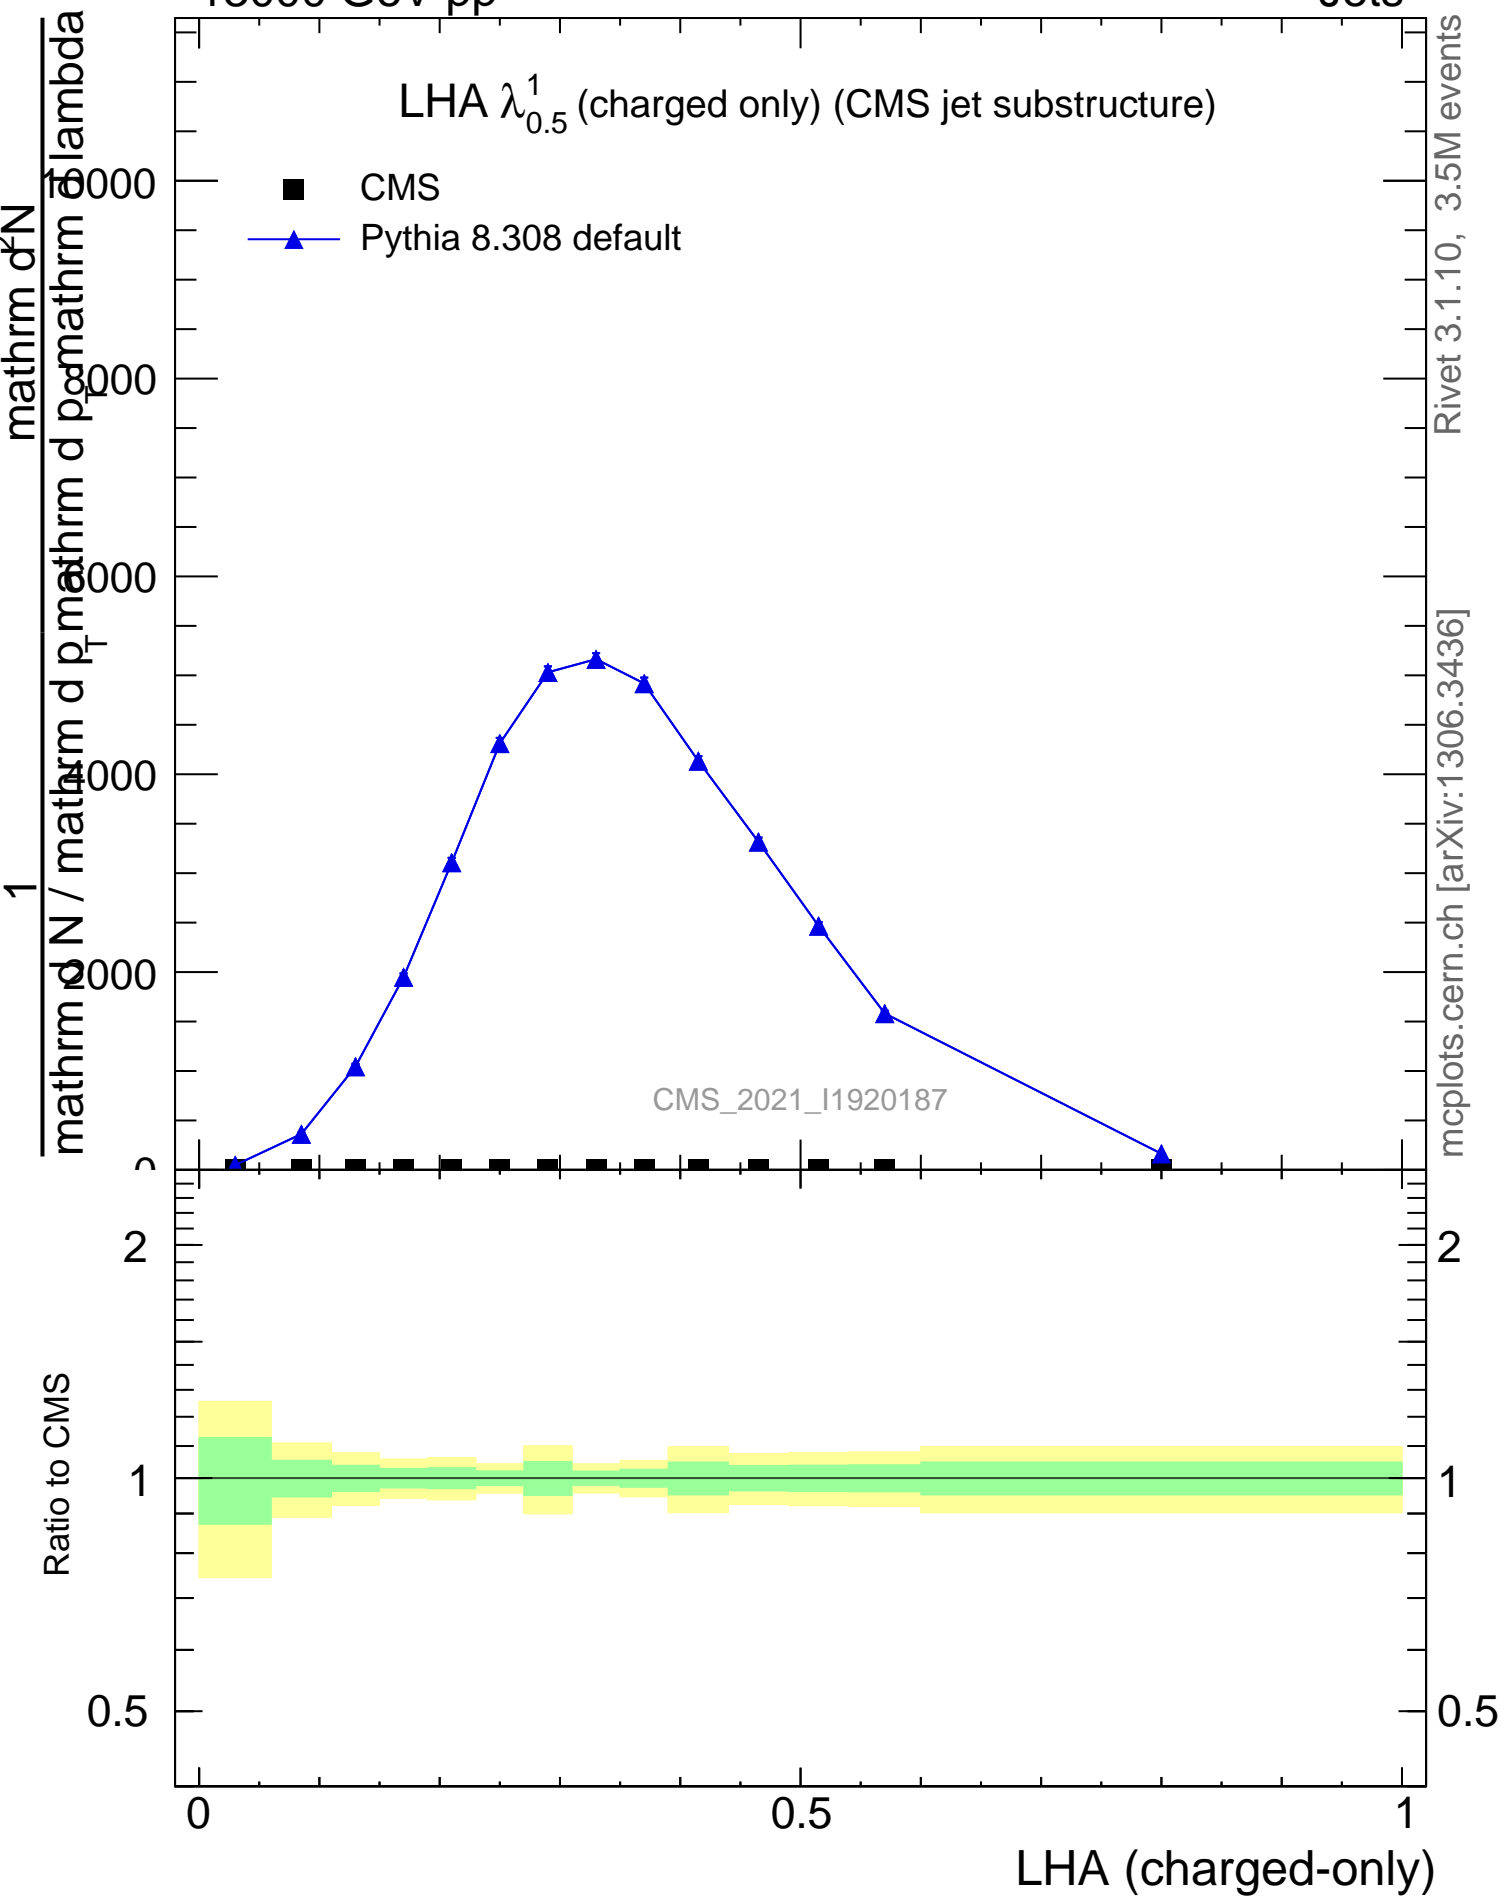

LHA $\lambda_{0.5}^1$ (charged only) (CMS jet substructure)

- CMS
- ▲ Pythia 8.308 default

Rivet 3.1.10, 3.5M events
mcplots.cern.ch [arXiv:1306.3436]