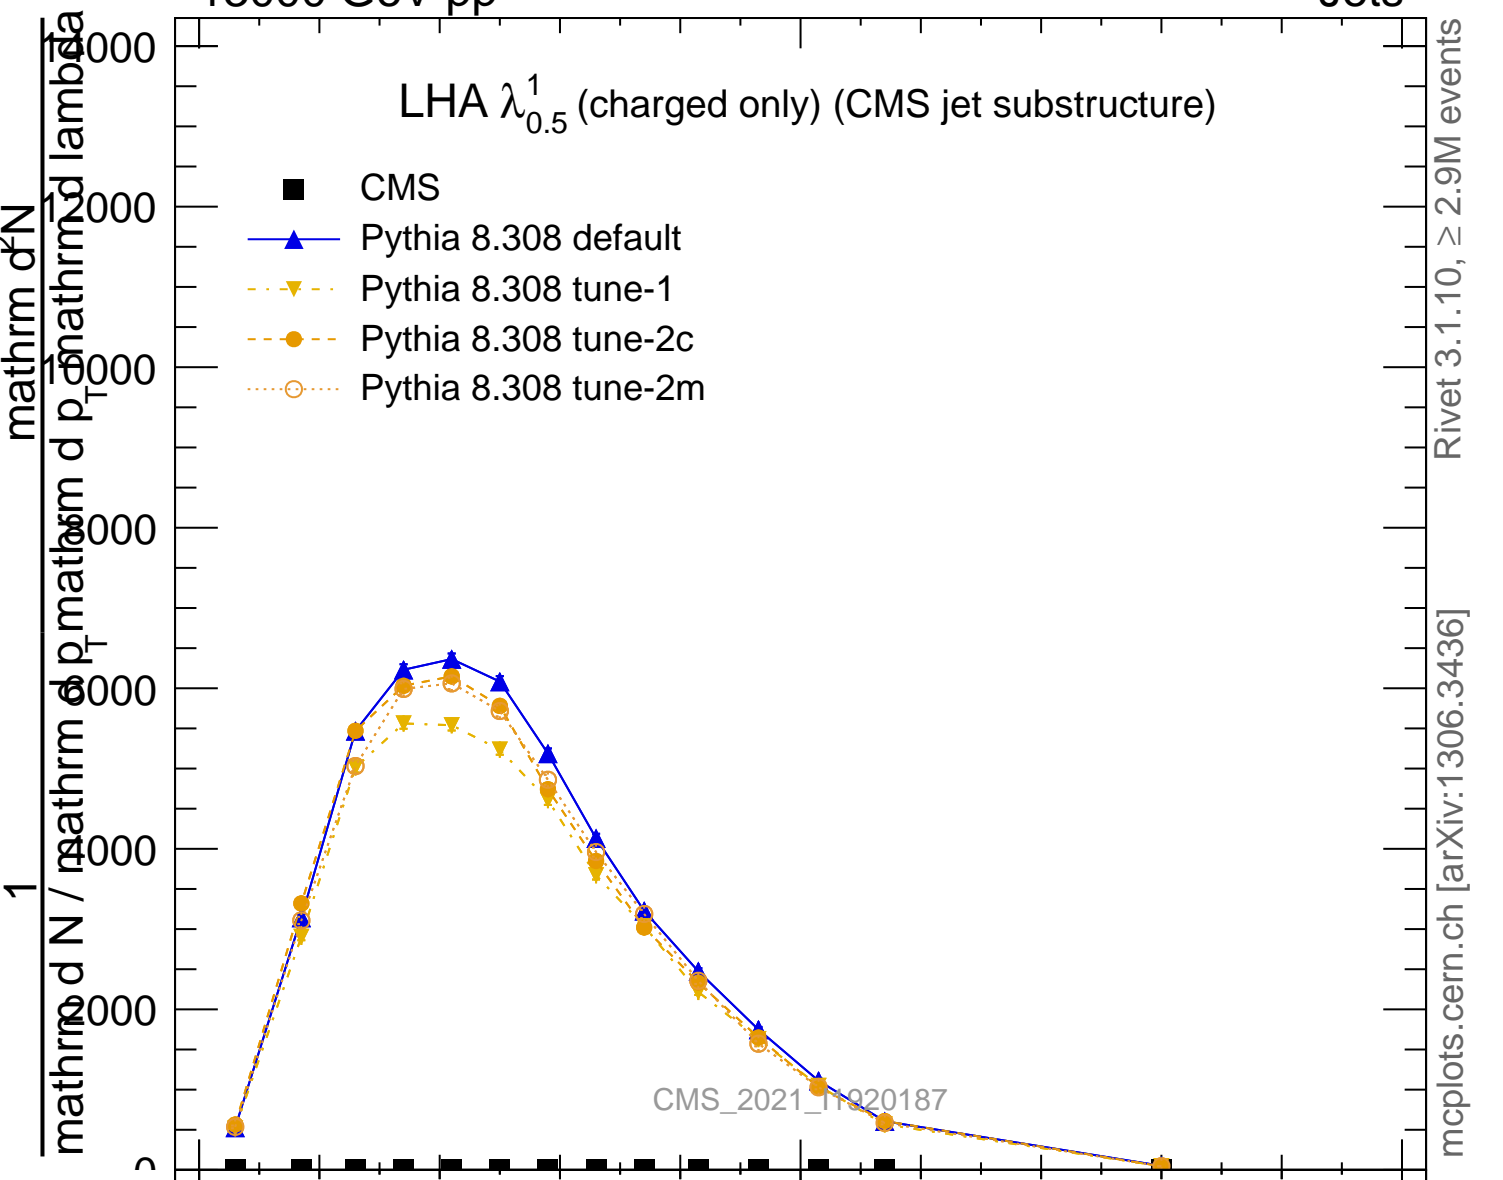

LHA  $\lambda_{0.5}^1$  (charged only) (CMS jet substructure)

- CMS
- ▲ Pythia 8.308 default
- ▼ Pythia 8.308 tune-1
- Pythia 8.308 tune-2c
- Pythia 8.308 tune-2m

Ratio to CMS

0.5

1

2

0.5

1

2

LHA (charged-only)

mcplots.cern.ch [arXiv:1306.3436]

Rivet 3.1.10, ≥ 2.9M events