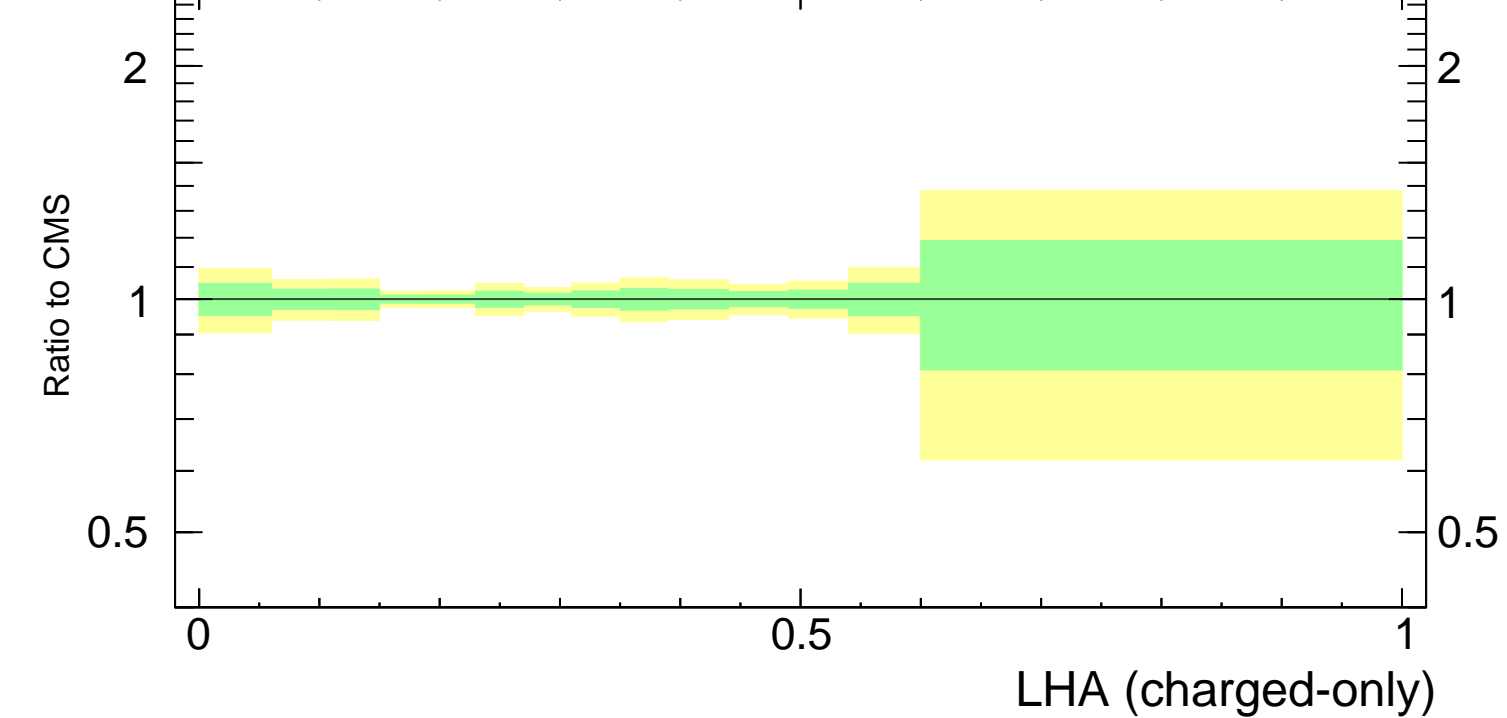

LHA $\lambda_{0.5}^1$ (charged only) (CMS jet substructure)

- CMS
- ▲ Pythia 8.308 default
- ▼ Pythia 8.308 tune-1
- Pythia 8.308 tune-2c
- Pythia 8.308 tune-2m

CMS_2021_I1920187

mcplots.cern.ch [arXiv:1306.3436]

Rivet 3.1.10, $\geq 3.1M$ events