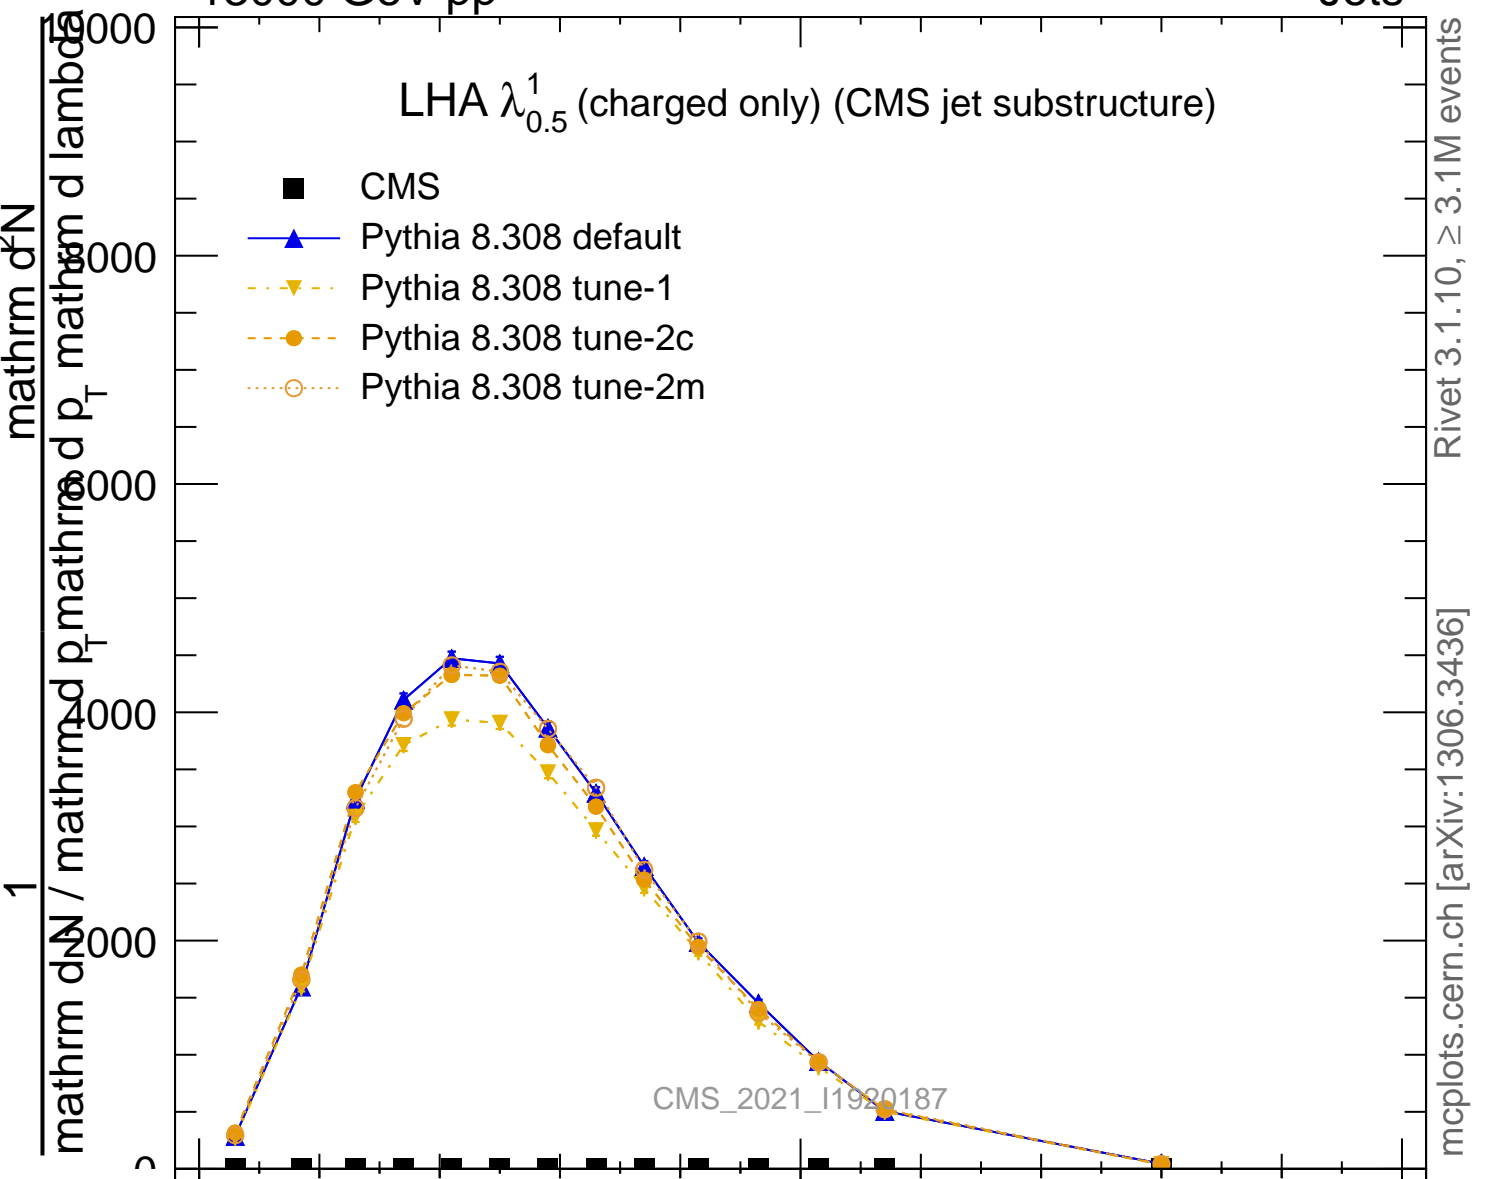

LHA $\lambda_{0.5}^1$ (charged only) (CMS jet substructure)

- CMS
- ▲ Pythia 8.308 default
- ▼ Pythia 8.308 tune-1
- Pythia 8.308 tune-2c
- Pythia 8.308 tune-2m

CMS_2021_I1920187

mcplots.cern.ch [arXiv:1306.3436]

Rivet 3.1.10, $\geq 3.1M$ events