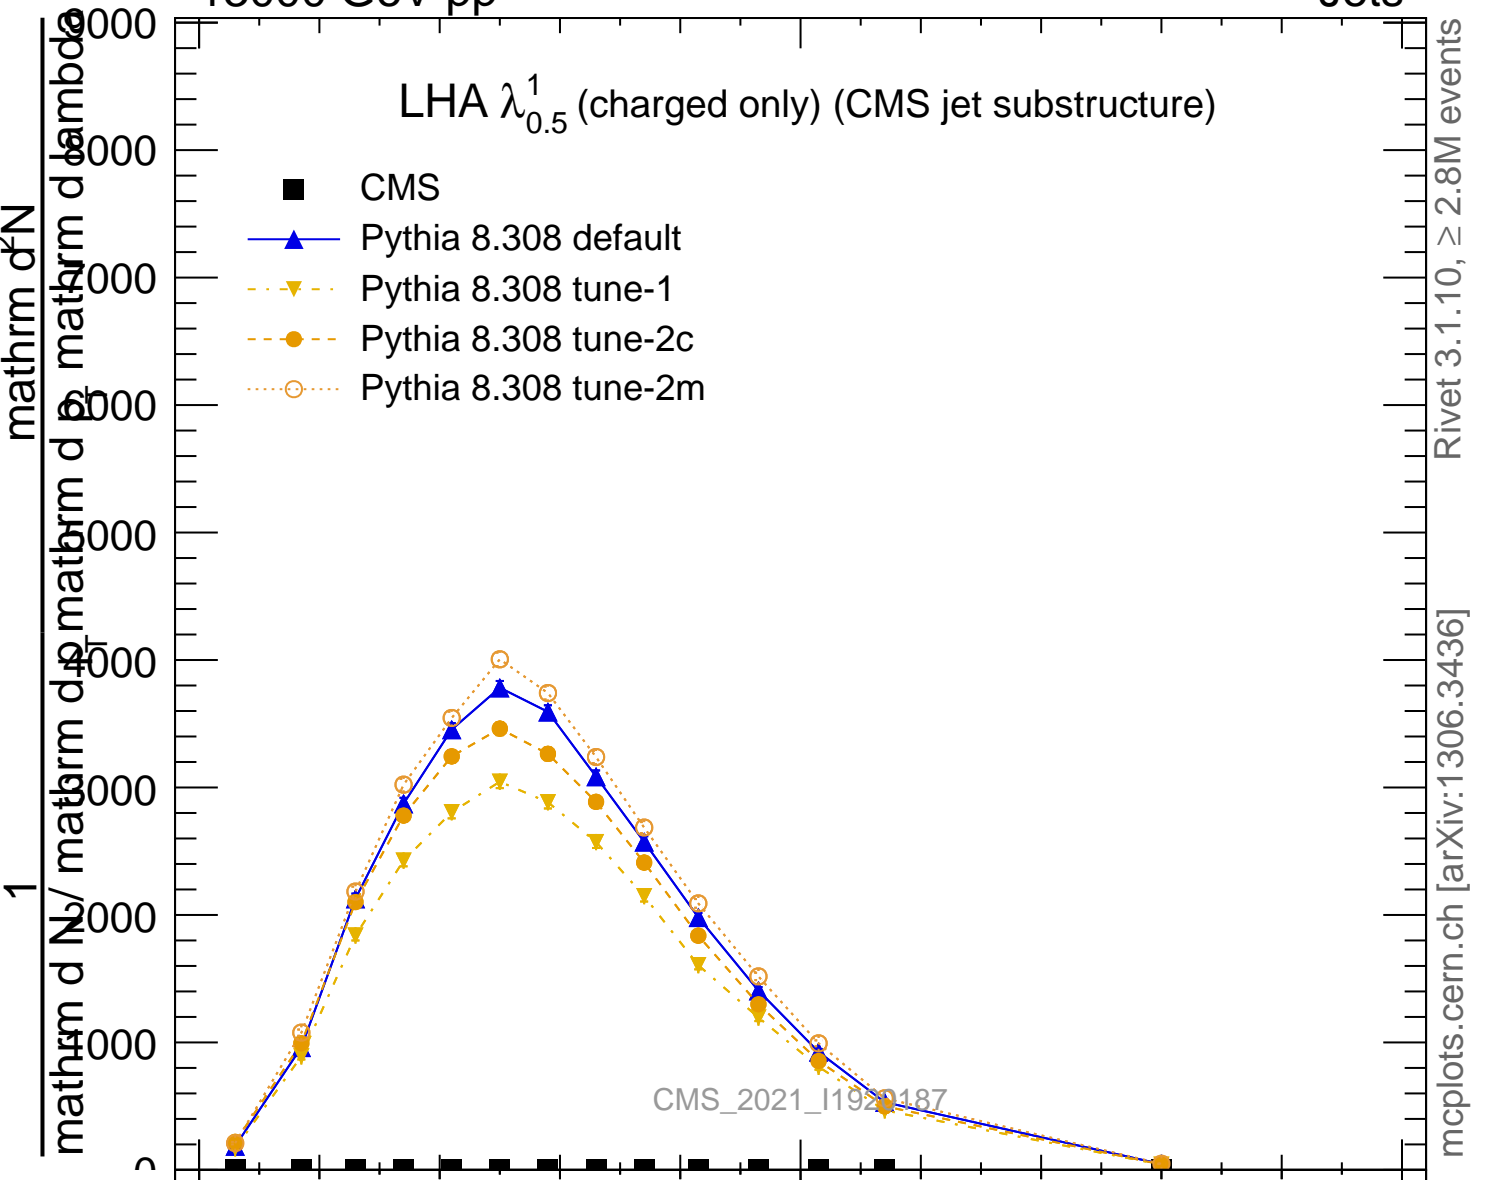

LHA $\lambda_{0.5}^1$ (charged only) (CMS jet substructure)

- CMS
- ▲ Pythia 8.308 default
- ▼ Pythia 8.308 tune-1
- Pythia 8.308 tune-2c
- Pythia 8.308 tune-2m

Rivet 3.1.10, $\geq 2.8M$ events
mcplots.cern.ch [arXiv:1306.3436]