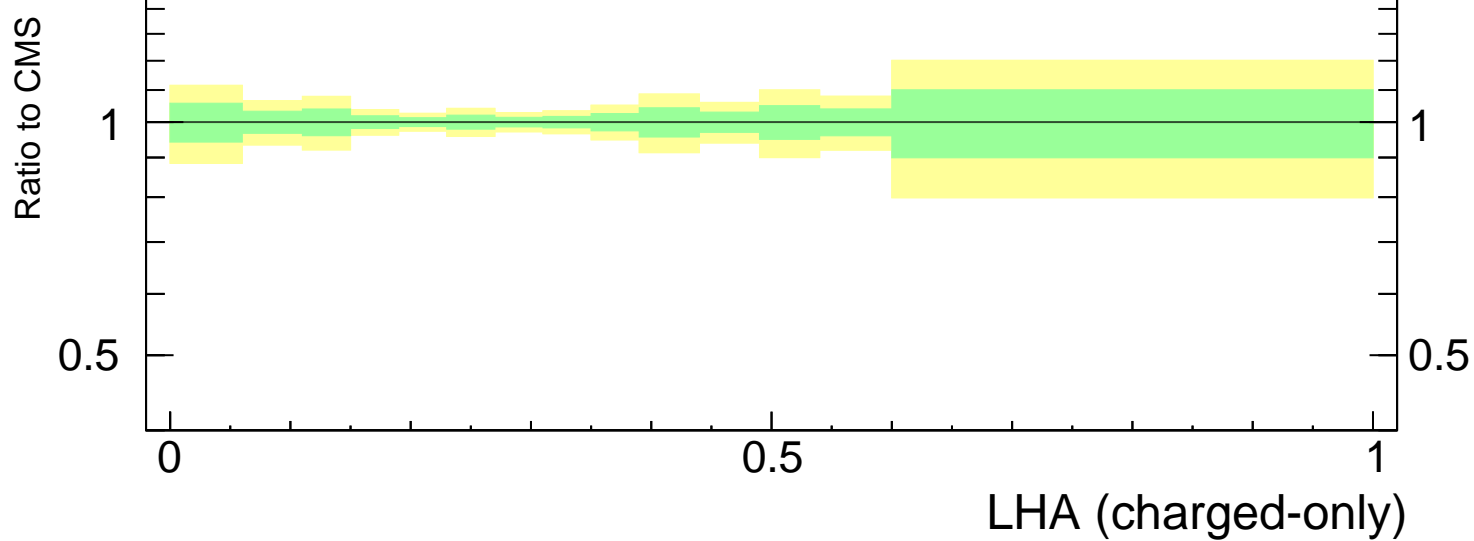

LHA $\lambda_{0.5}^1$ (charged only) (CMS jet substructure)

- CMS
- ▲ Pythia 8.308 default
- ▼ Pythia 8.308 tune-1
- Pythia 8.308 tune-2c
- Pythia 8.308 tune-2m

Rivet 3.1.10, $\geq 2.8M$ events
mcplots.cern.ch [arXiv:1306.3436]