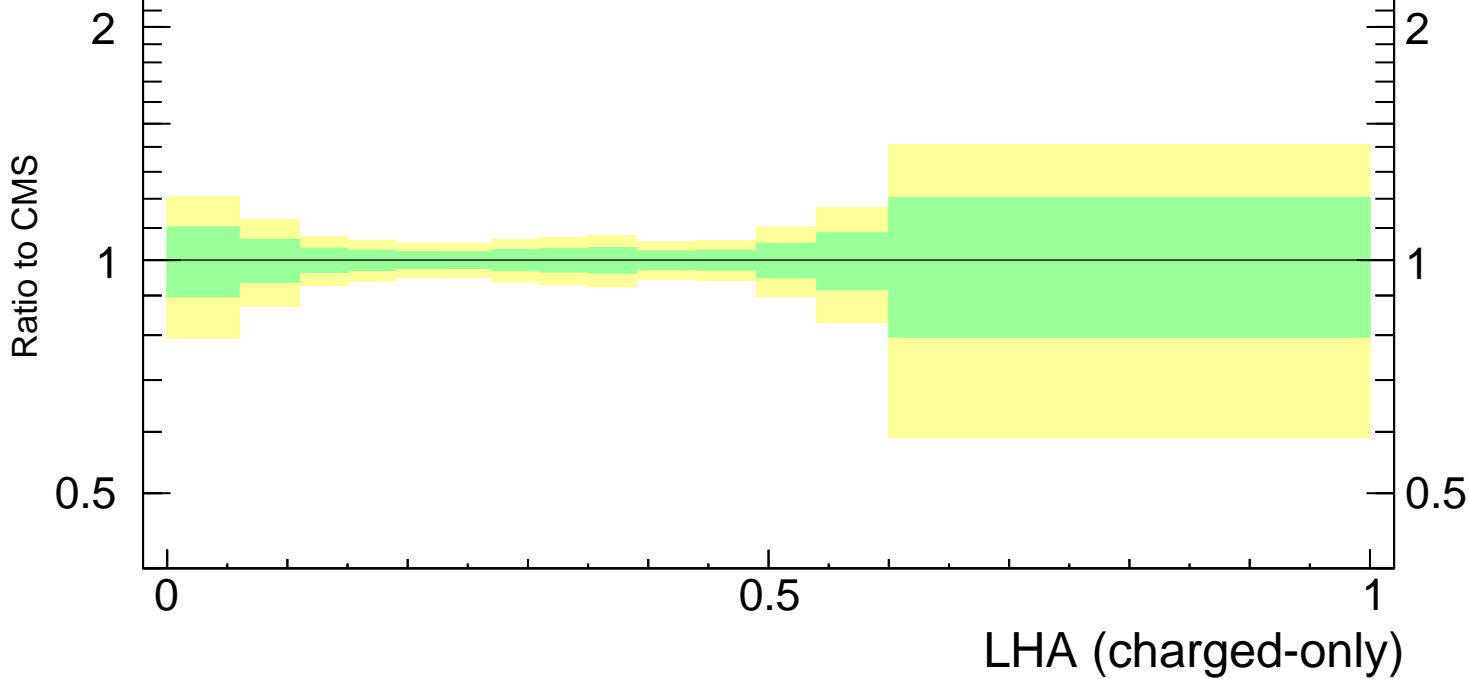

LHA $\lambda_{0.5}^1$ (charged only) (CMS jet substructure)

- CMS
- ▲ Pythia 8.308 default
- ▼ Pythia 8.308 tune-1
- Pythia 8.308 tune-2c
- Pythia 8.308 tune-2m

Rivet 3.1.10, $\geq 3.1M$ events
mcplots.cern.ch [arXiv:1306.3436]