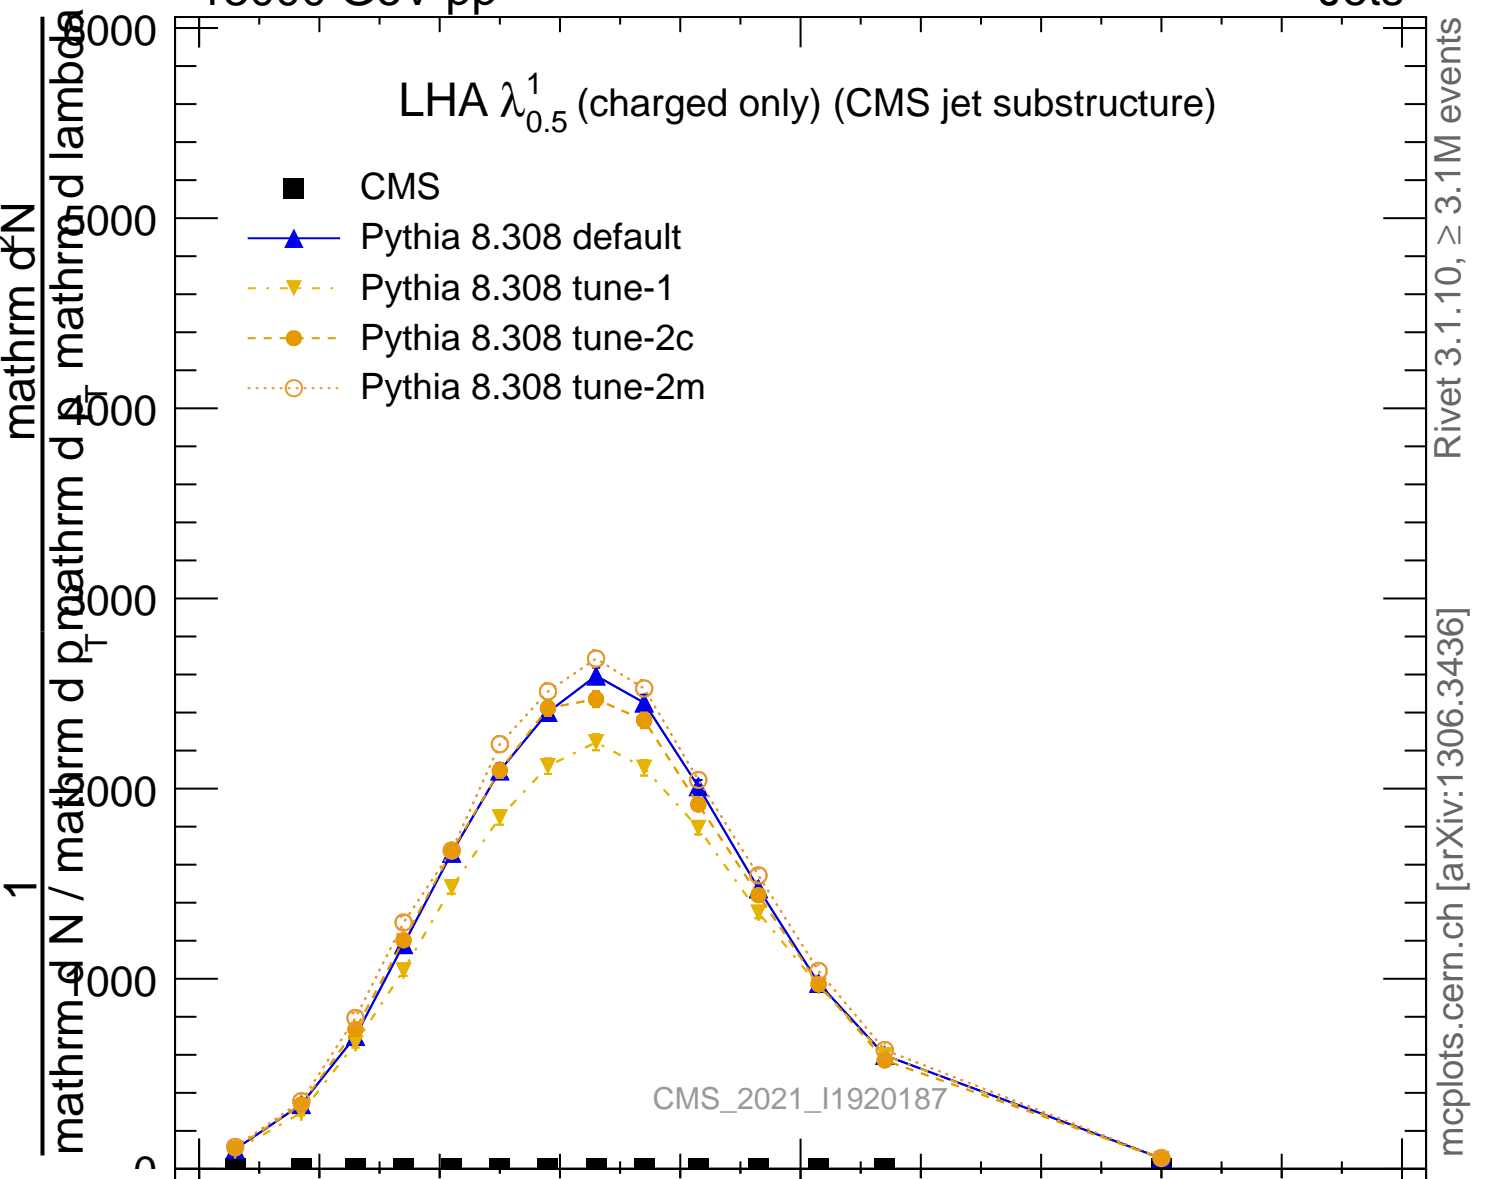

LHA $\lambda_{0.5}^1$ (charged only) (CMS jet substructure)

- CMS
- ▲ Pythia 8.308 default
- ▼ Pythia 8.308 tune-1
- Pythia 8.308 tune-2c
- Pythia 8.308 tune-2m

Rivet 3.1.10, $\geq 3.1M$ events
mcplots.cern.ch [arXiv:1306.3436]