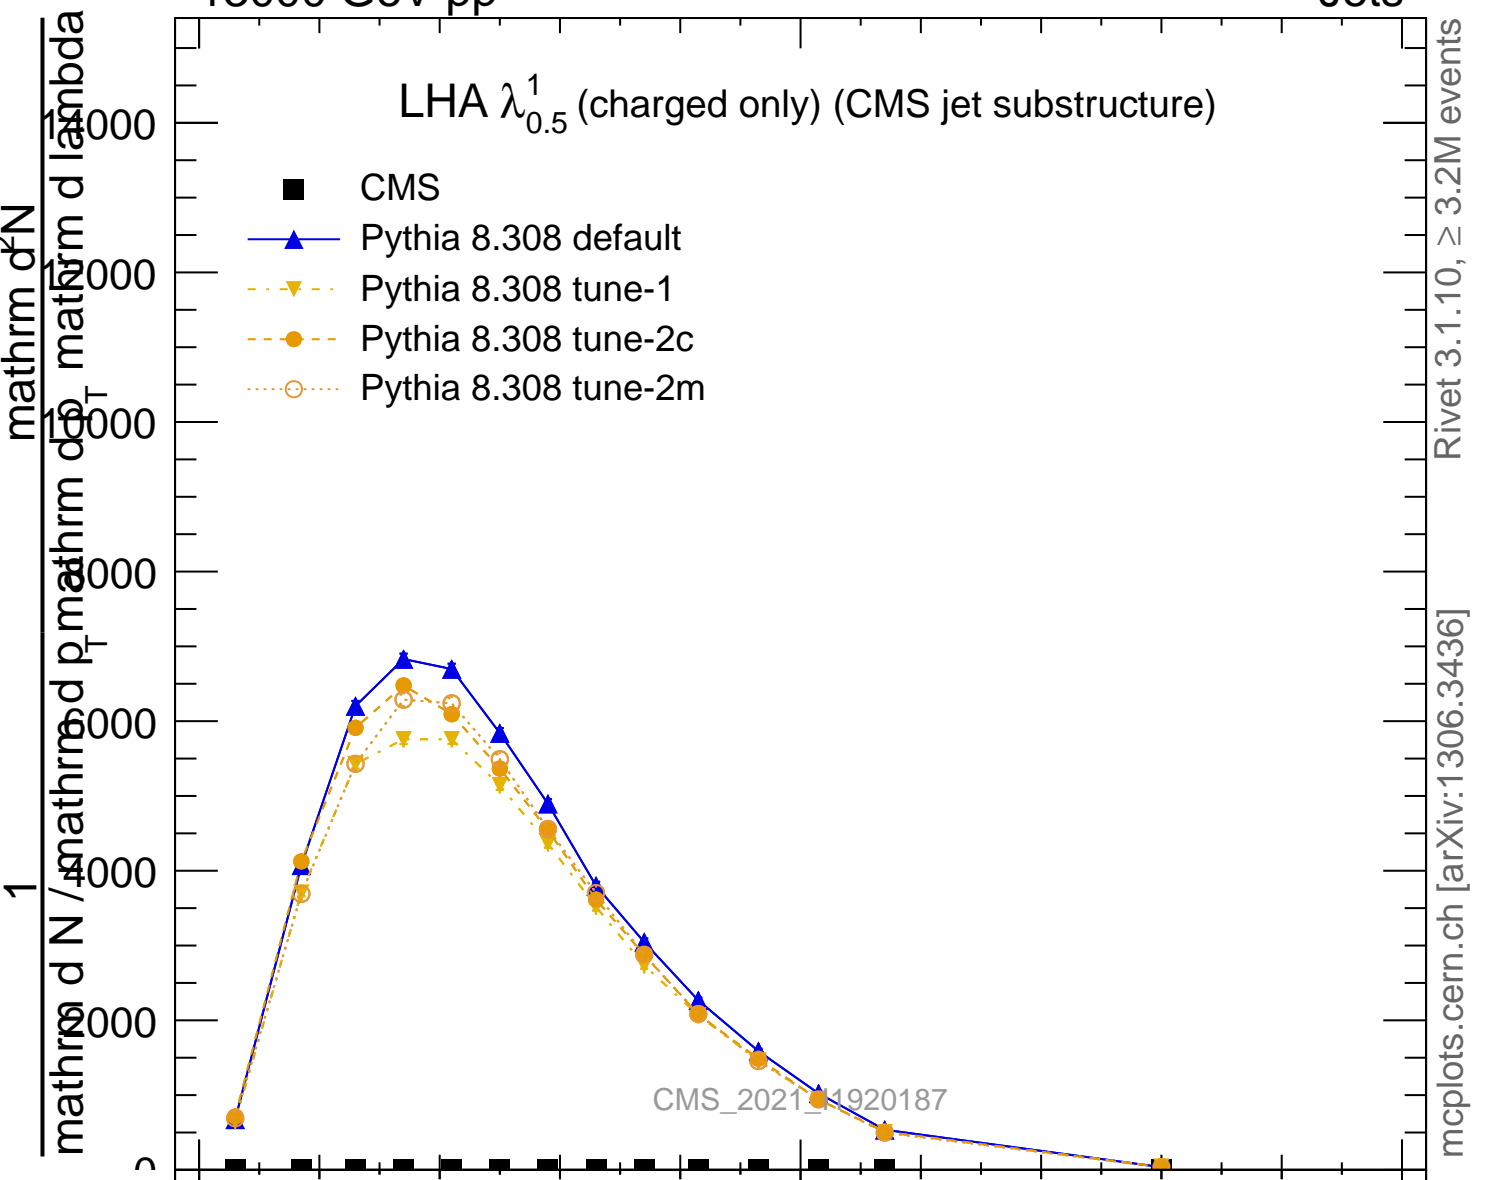

LHA $\lambda_{0.5}^1$ (charged only) (CMS jet substructure)

- CMS
- ▲ Pythia 8.308 default
- ▼ Pythia 8.308 tune-1
- Pythia 8.308 tune-2c
- Pythia 8.308 tune-2m

Rivet 3.1.10, ≥ 3.2M events
mcplots.cern.ch [arXiv:1306.3436]