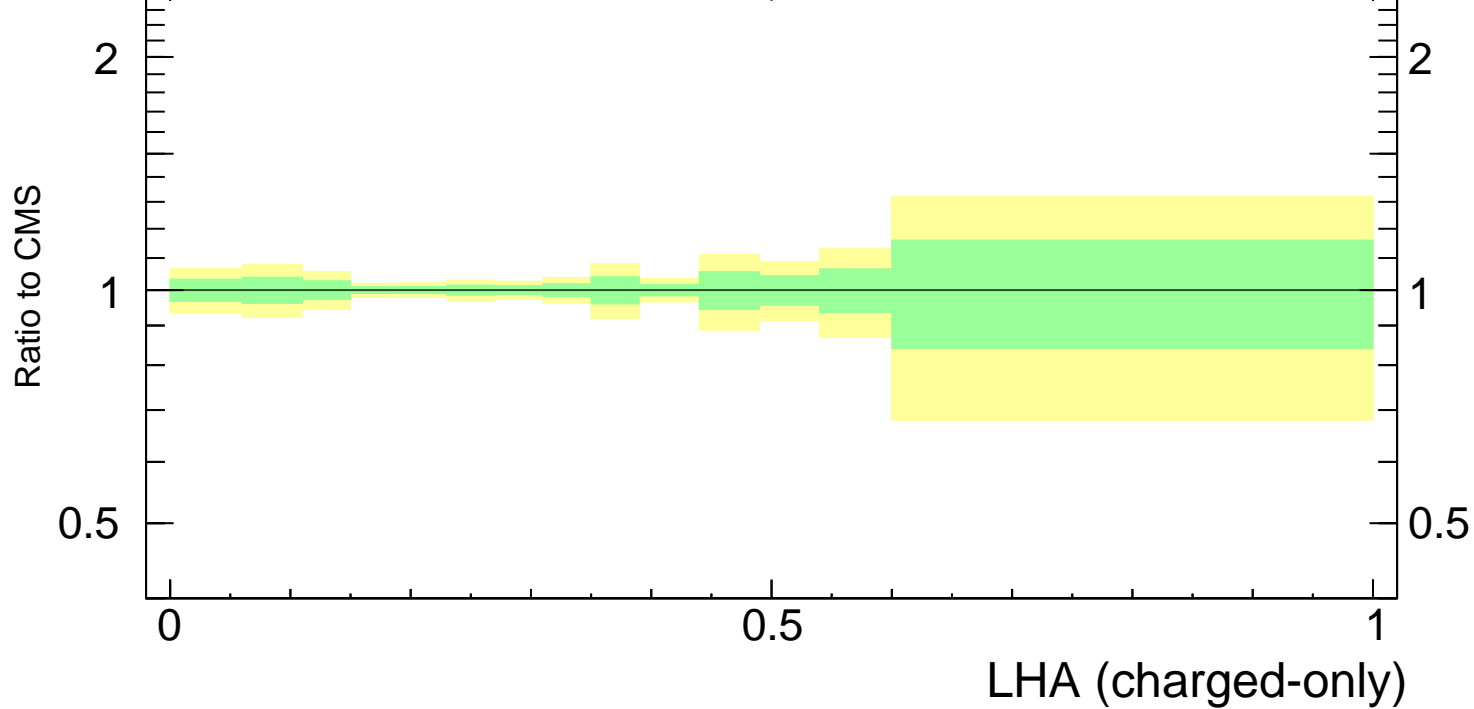

LHA $\lambda_{0.5}^1$ (charged only) (CMS jet substructure)

- CMS
- ▲ Pythia 8.308 default
- ▼ Pythia 8.308 tune-1
- Pythia 8.308 tune-2c
- Pythia 8.308 tune-2m

CMS_2021_1920187

mcplots.cern.ch [arXiv:1306.3436]