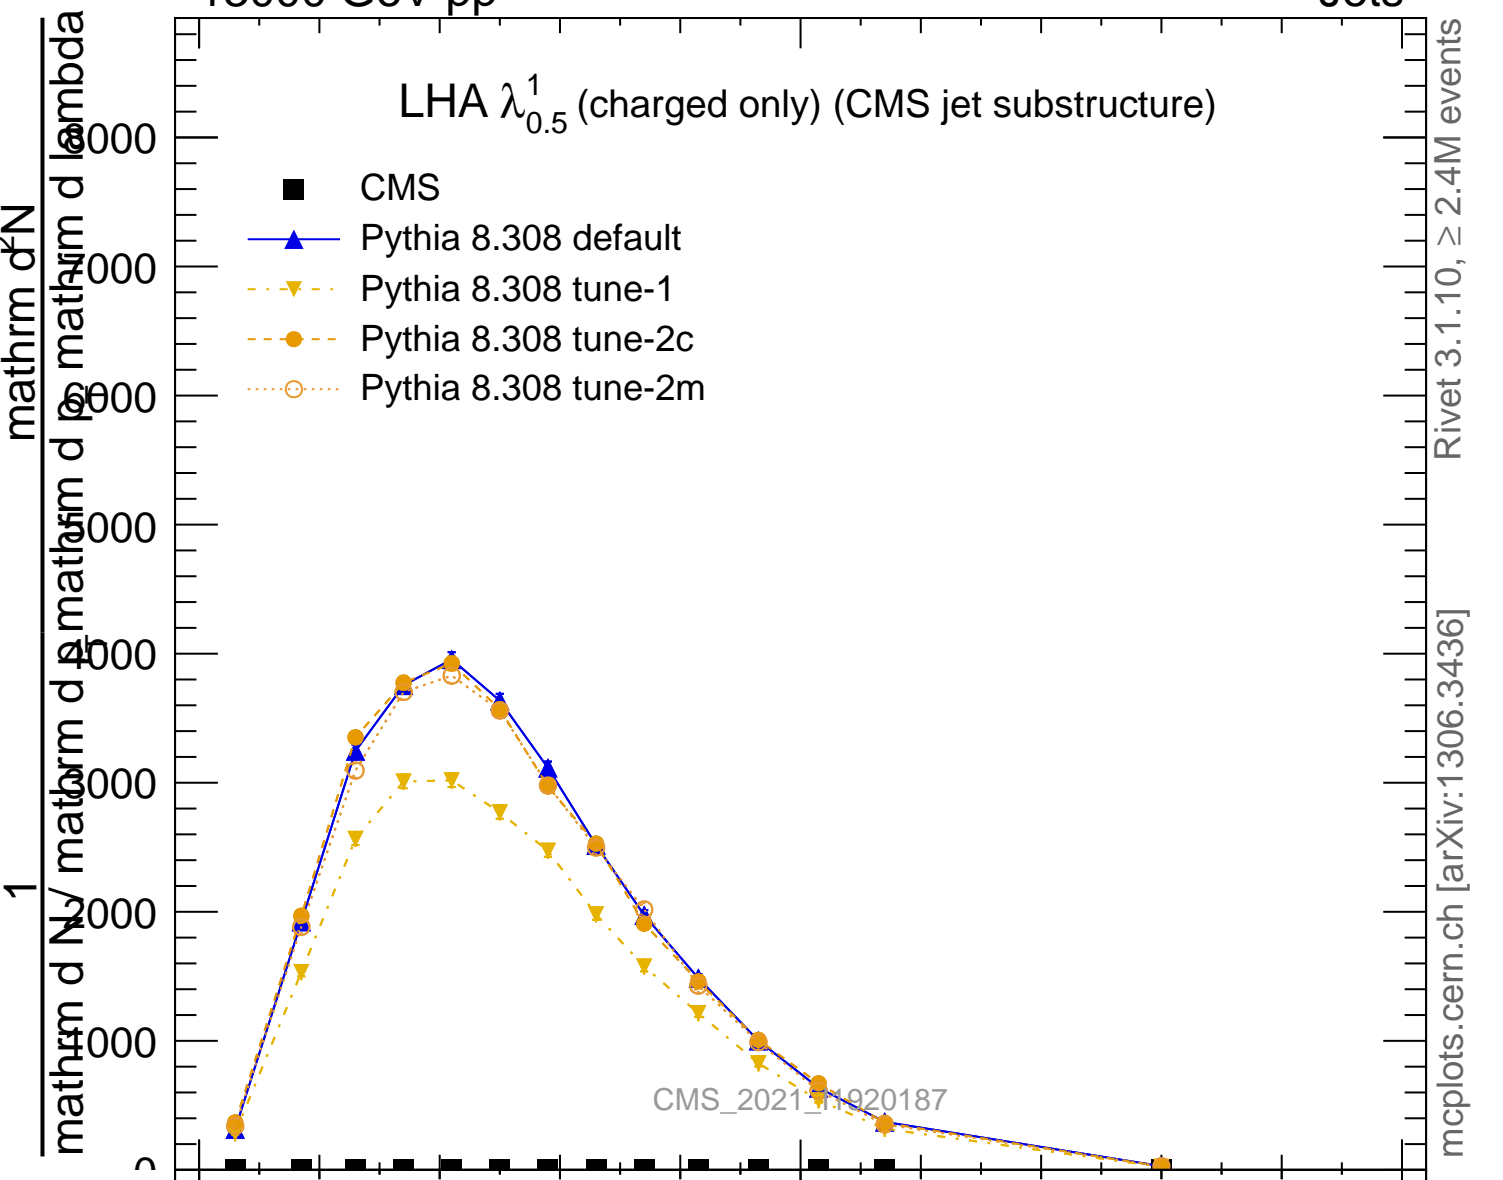

LHA $\lambda_{0.5}^1$ (charged only) (CMS jet substructure)

- CMS
- ▲ Pythia 8.308 default
- ▼ Pythia 8.308 tune-1
- Pythia 8.308 tune-2c
- Pythia 8.308 tune-2m

CMS_2021_1920187

mcplots.cern.ch [arXiv:1306.3436]

Rivet 3.1.10, ≥ 2.4M events