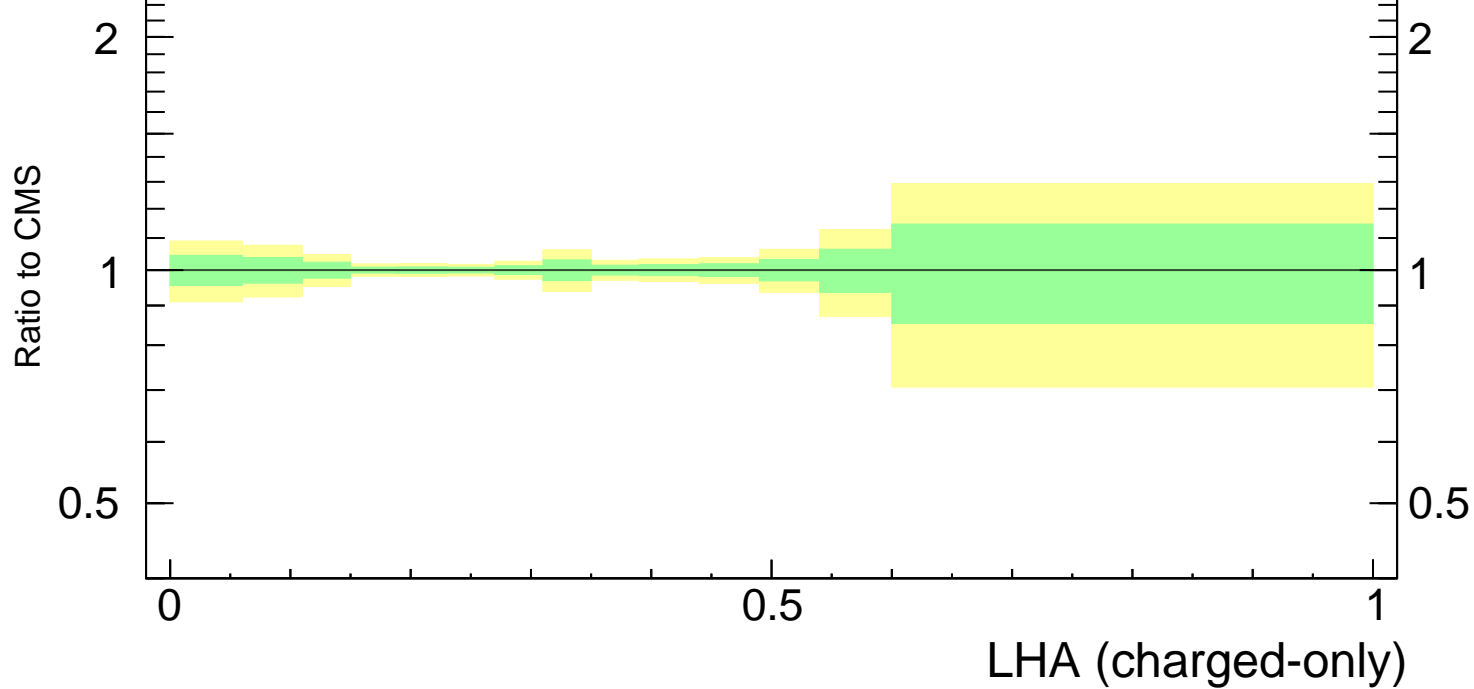

LHA $\lambda_{0.5}^1$ (charged only) (CMS jet substructure)

- CMS
- ▲ Pythia 8.308 default
- ▼ Pythia 8.308 tune-1
- Pythia 8.308 tune-2c
- Pythia 8.308 tune-2m

Rivet 3.1.10, ≥ 2.9M events
mcplots.cern.ch [arXiv:1306.3436]