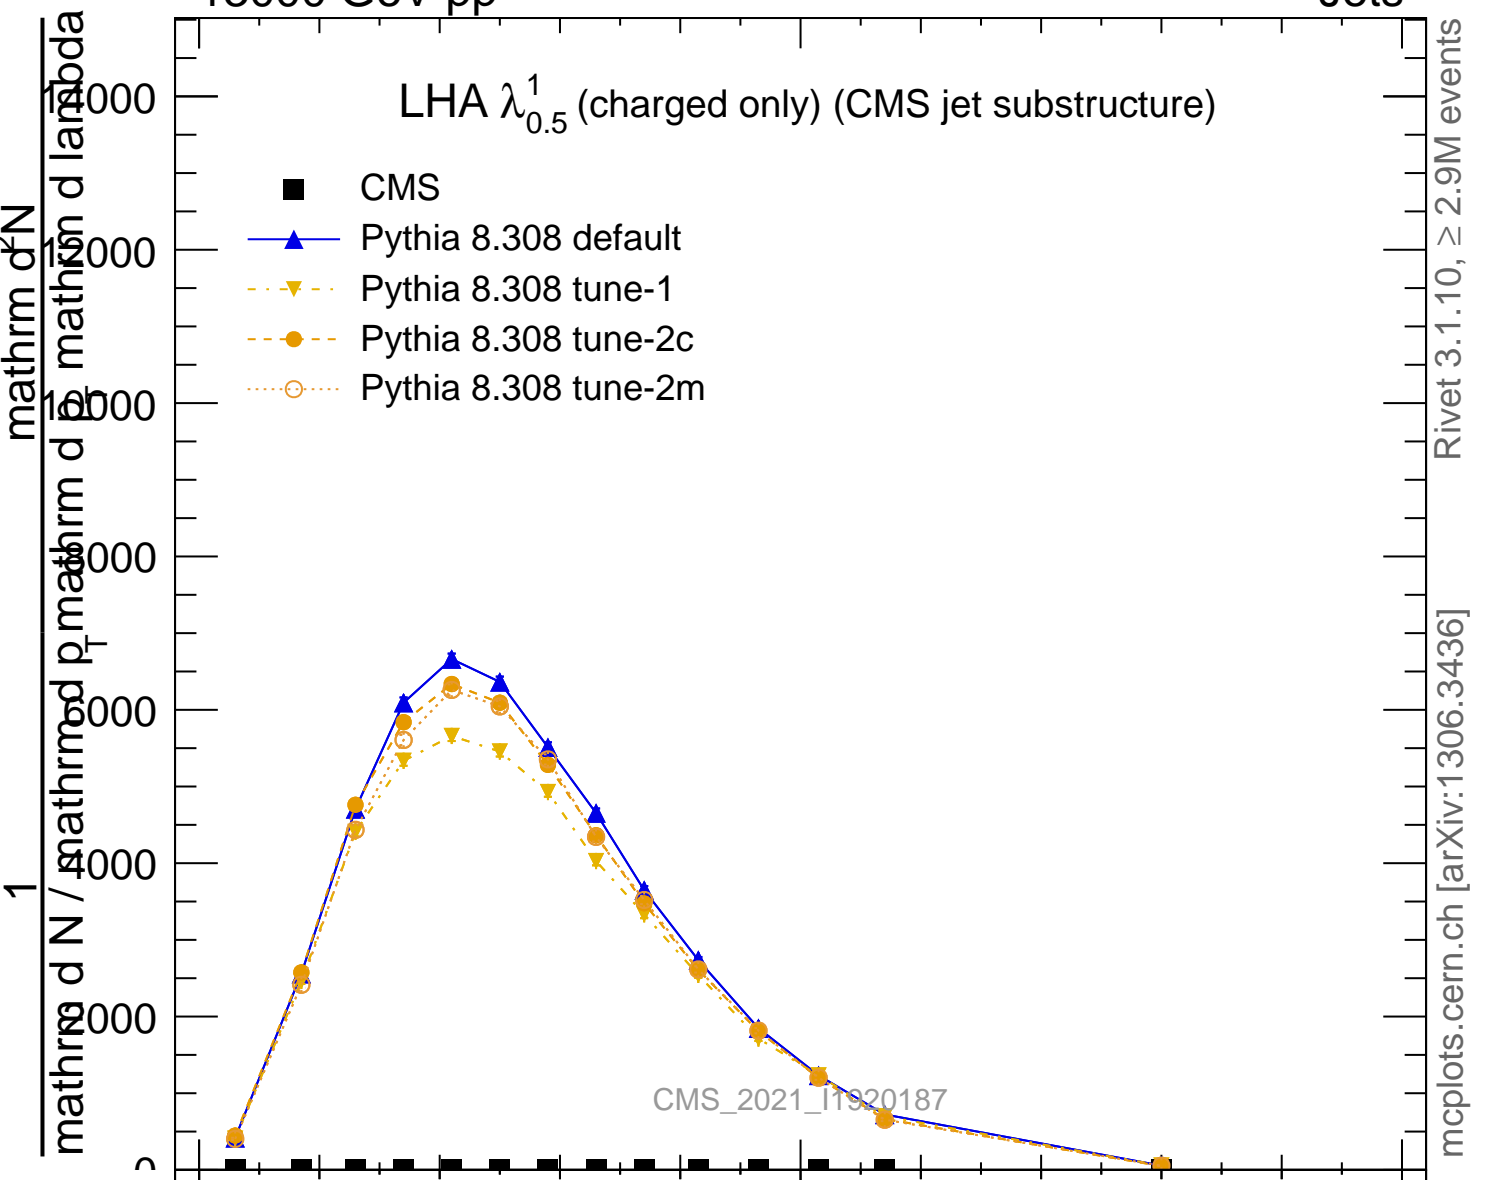

LHA $\lambda_{0.5}^1$ (charged only) (CMS jet substructure)

- CMS
- ▲ Pythia 8.308 default
- ▼ Pythia 8.308 tune-1
- Pythia 8.308 tune-2c
- Pythia 8.308 tune-2m

Rivet 3.1.10, ≥ 2.9M events
mcplots.cern.ch [arXiv:1306.3436]