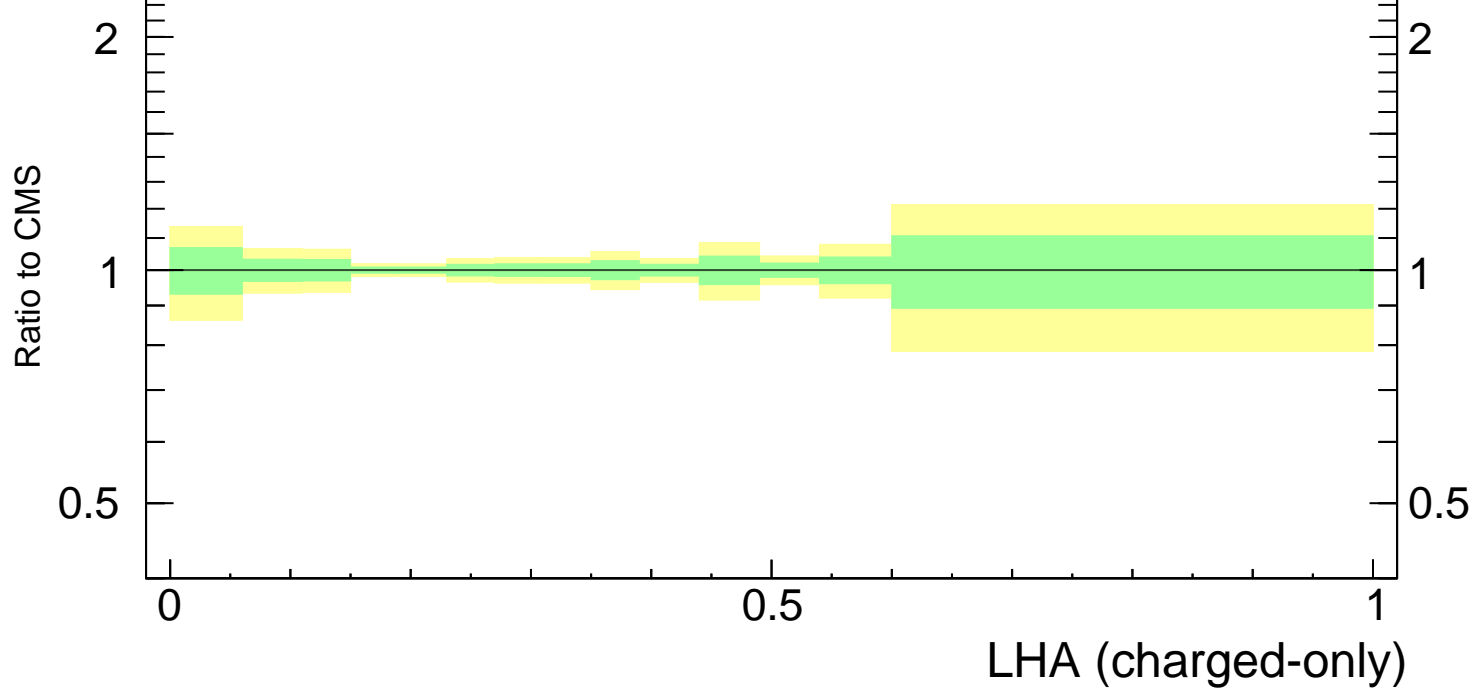

LHA  $\lambda_{0.5}^1$  (charged only) (CMS jet substructure)

- CMS
- ▲ Pythia 8.308 default
- ▼ Pythia 8.308 tune-1
- Pythia 8.308 tune-2c
- Pythia 8.308 tune-2m

Rivet 3.1.10, ≥ 3.1M events  
mcplots.cern.ch [arXiv:1306.3436]