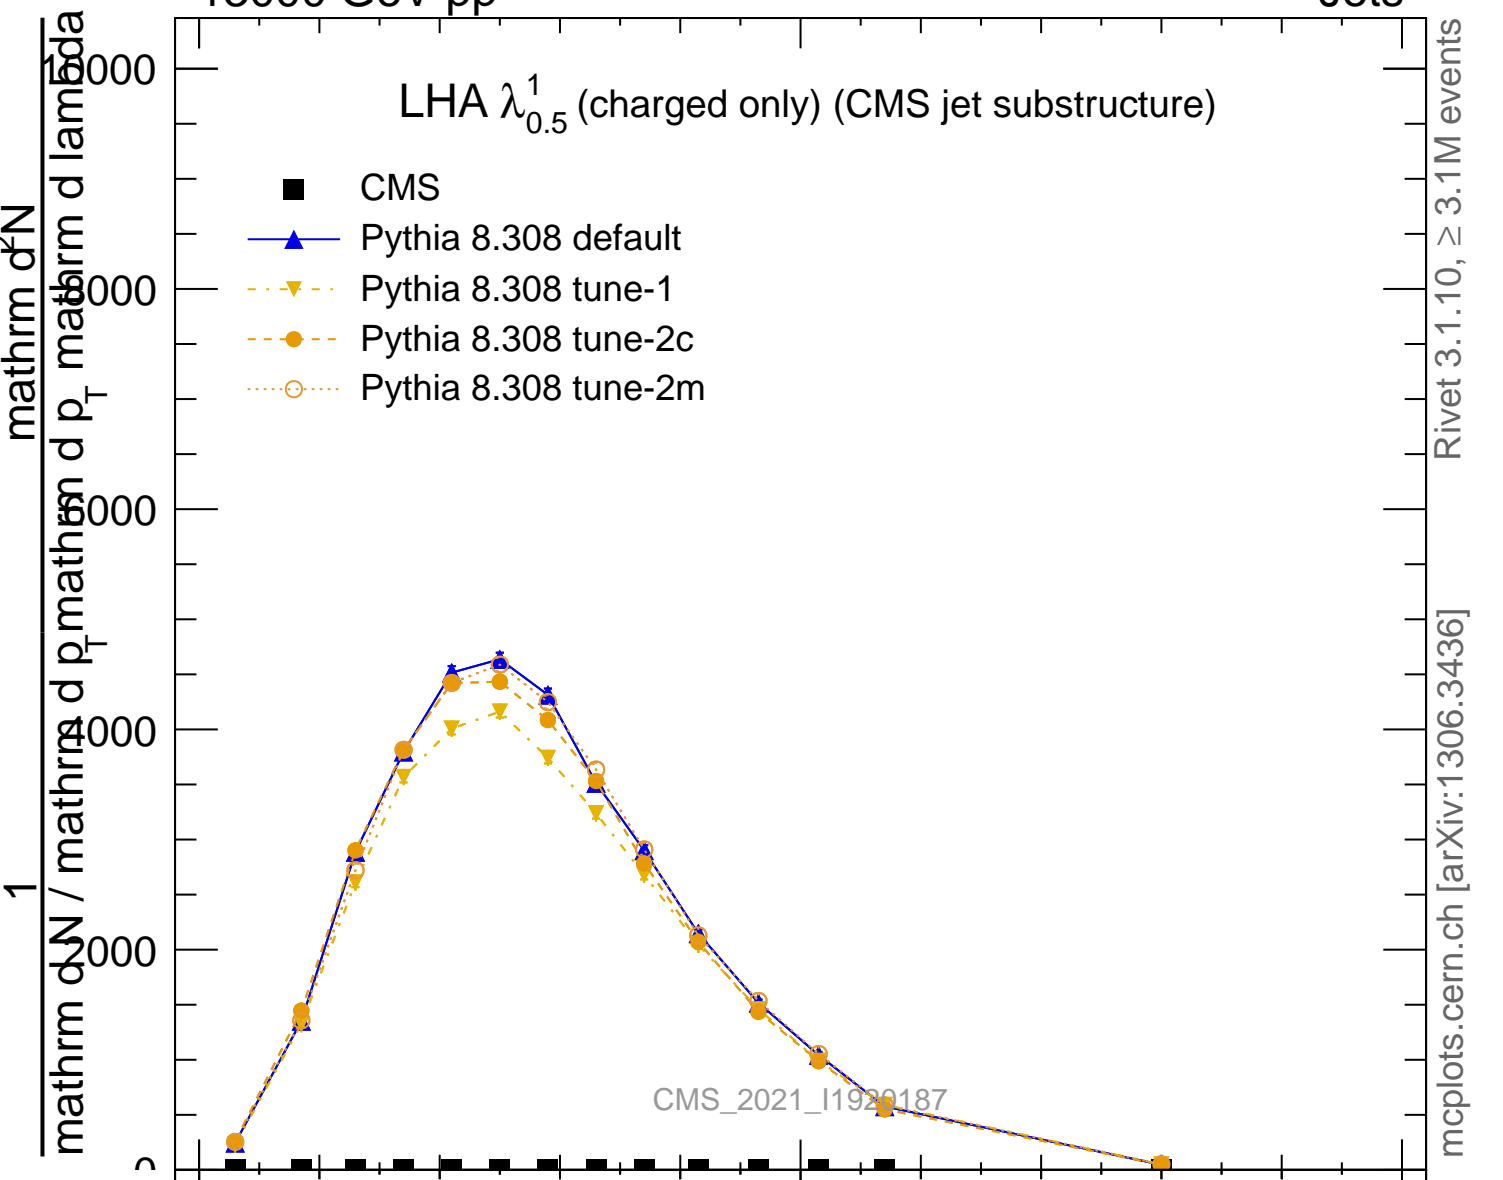

LHA  $\lambda_{0.5}^1$  (charged only) (CMS jet substructure)

- CMS
- ▲ Pythia 8.308 default
- ▼ Pythia 8.308 tune-1
- Pythia 8.308 tune-2c
- Pythia 8.308 tune-2m

Rivet 3.1.10, ≥ 3.1M events  
mcplots.cern.ch [arXiv:1306.3436]