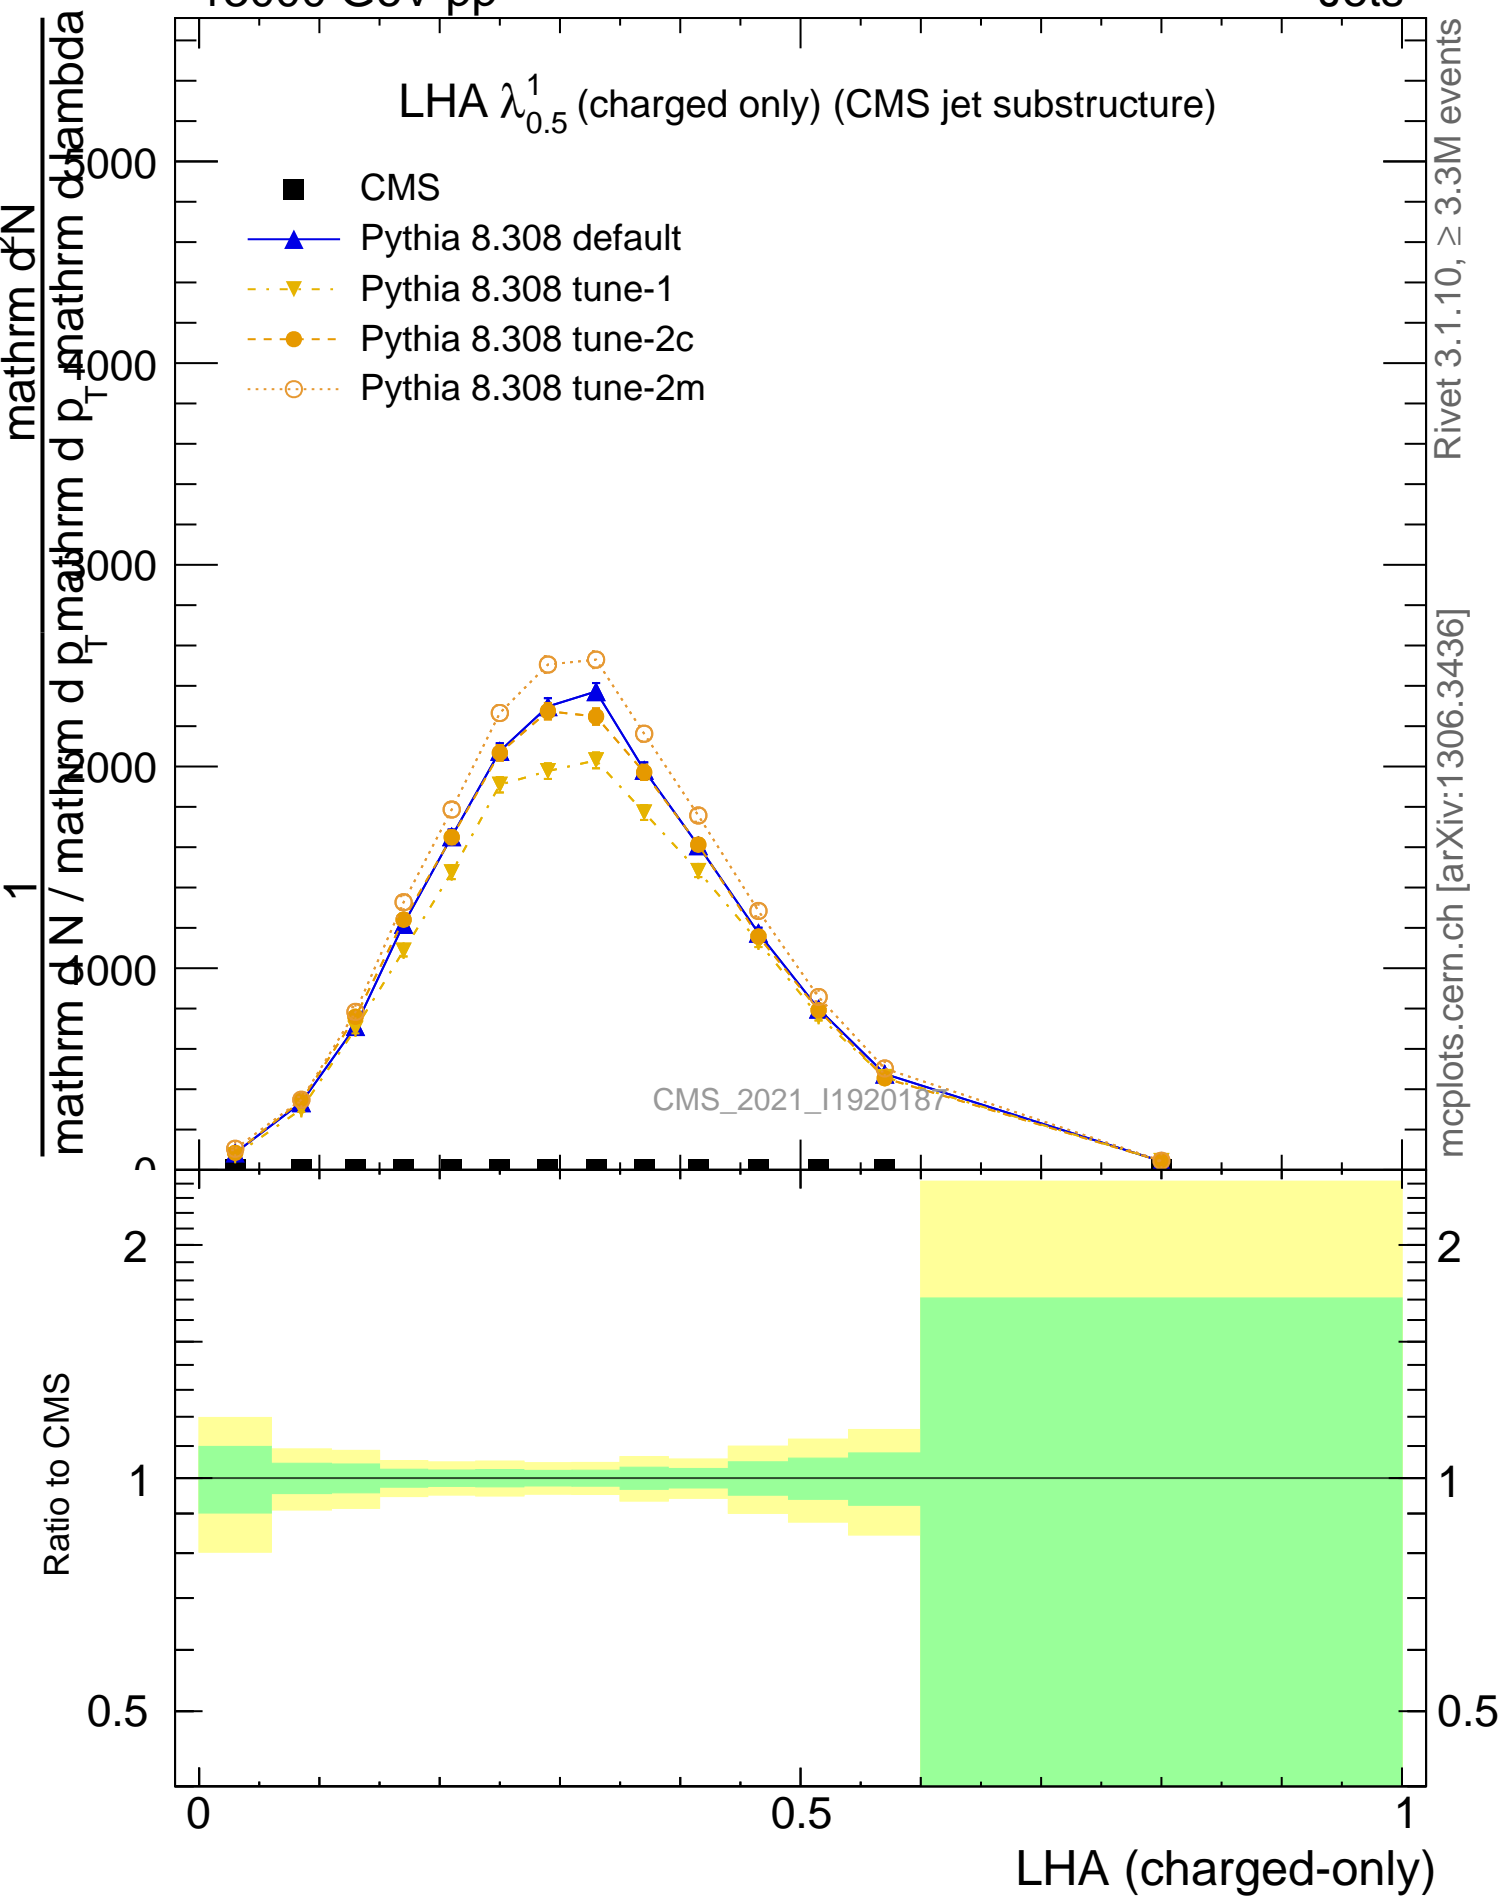

LHA $\lambda_{0.5}^1$ (charged only) (CMS jet substructure)

- CMS
- ▲ Pythia 8.308 default
- ▼ Pythia 8.308 tune-1
- Pythia 8.308 tune-2c
- Pythia 8.308 tune-2m

CMS_2021_I1920187

mcplots.cern.ch [arXiv:1306.3436]

Rivet 3.1.10, $\geq 3.3M$ events

LHA (charged-only)