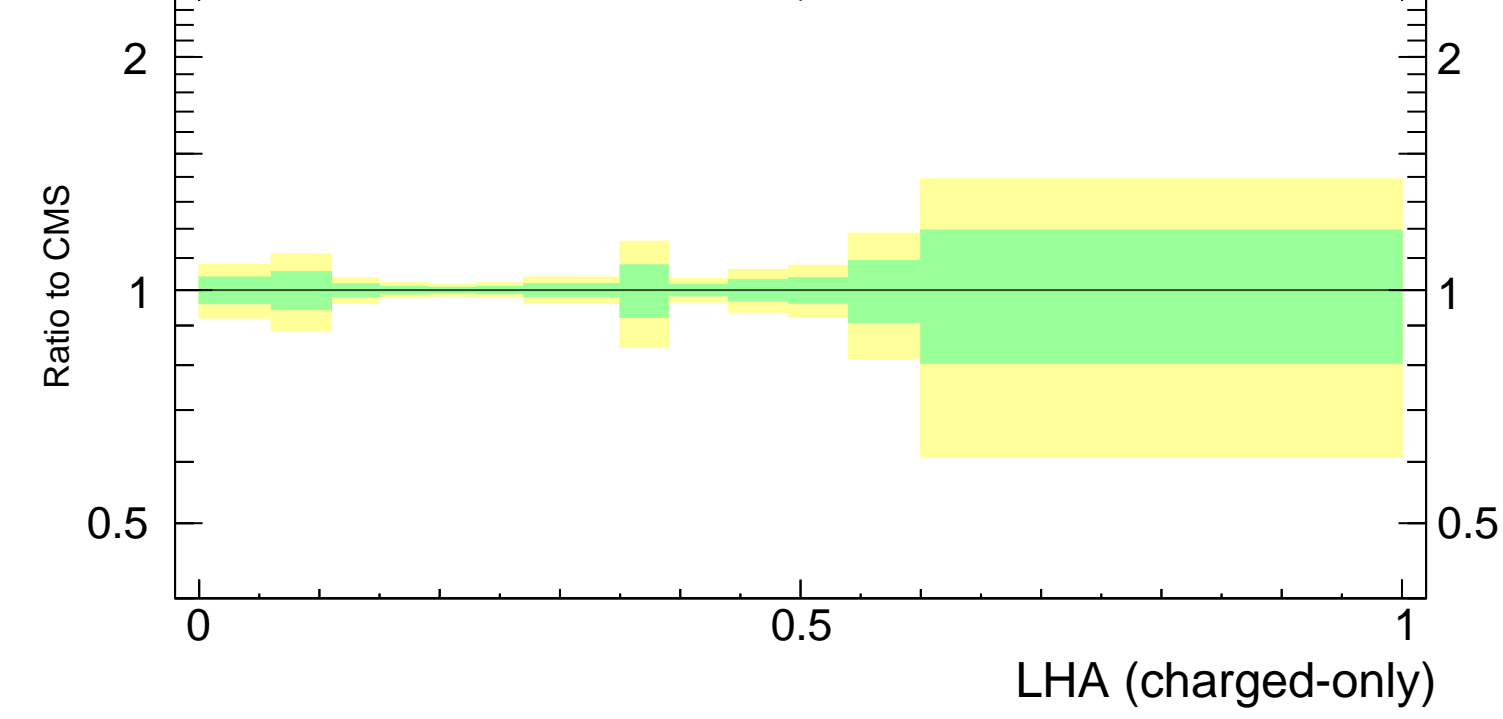

LHA $\lambda_{0.5}^1$ (charged only) (CMS jet substructure)

- CMS
- ▲ Pythia 8.308 default
- ▼ Pythia 8.308 tune-1
- Pythia 8.308 tune-2c
- Pythia 8.308 tune-2m

Rivet 3.1.10, ≥ 2.9M events

mcplots.cern.ch [arXiv:1306.3436]