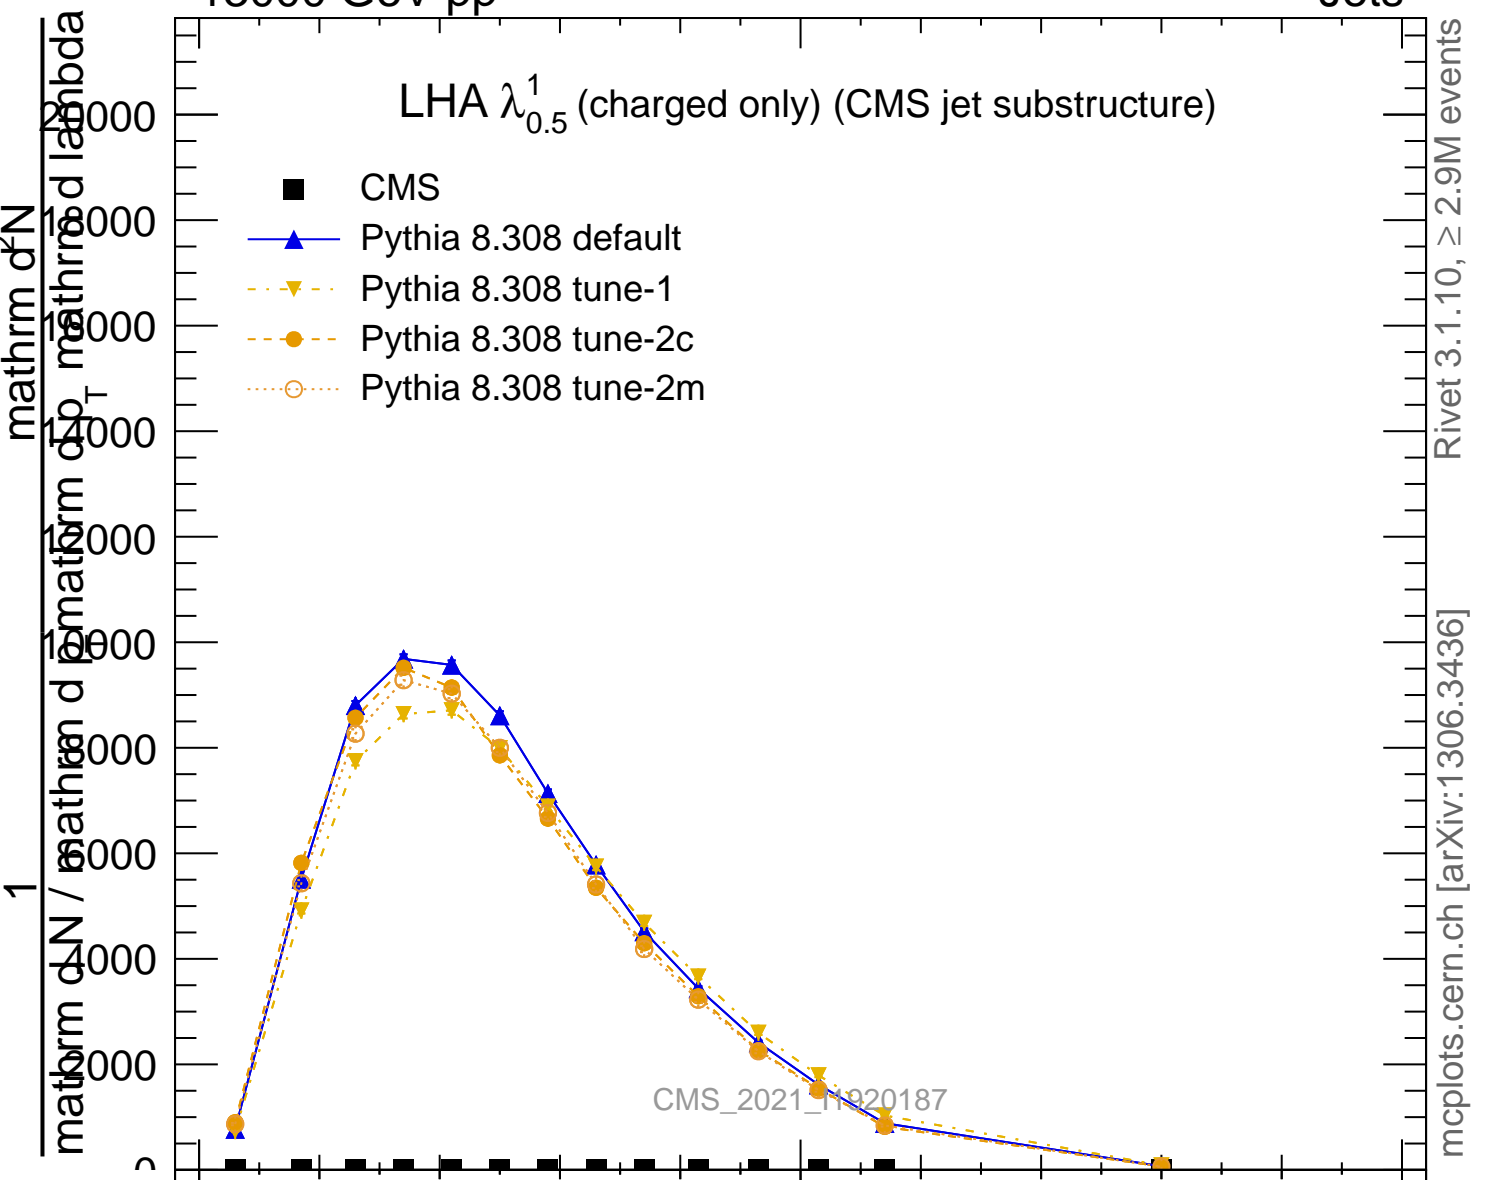

LHA $\lambda_{0.5}^1$ (charged only) (CMS jet substructure)

- CMS
- ▲ Pythia 8.308 default
- ▼ Pythia 8.308 tune-1
- Pythia 8.308 tune-2c
- Pythia 8.308 tune-2m

Rivet 3.1.10, ≥ 2.9M events

mcplots.cern.ch [arXiv:1306.3436]