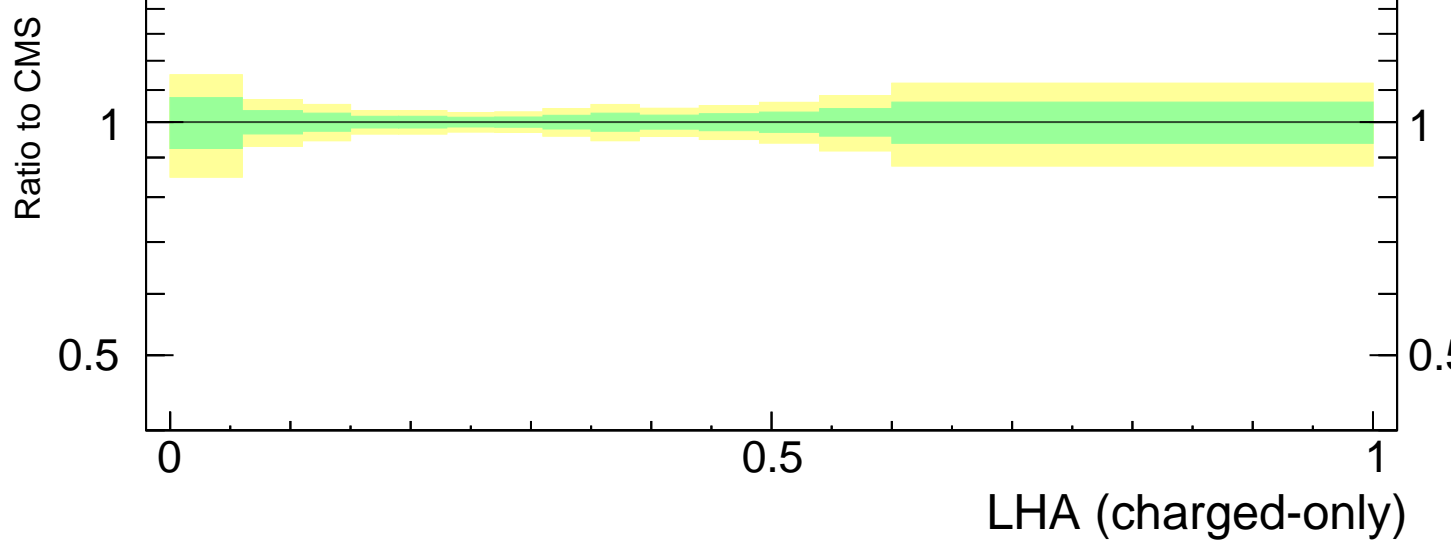

LHA $\lambda_{0.5}^1$ (charged only) (CMS jet substructure)

- CMS
- ▲ Pythia 8.308 default
- ▼ Pythia 8.308 tune-1
- Pythia 8.308 tune-2c
- Pythia 8.308 tune-2m

mcplots.cern.ch [arXiv:1306.3436]

Rivet 3.1.10, $\geq 2.8M$ events