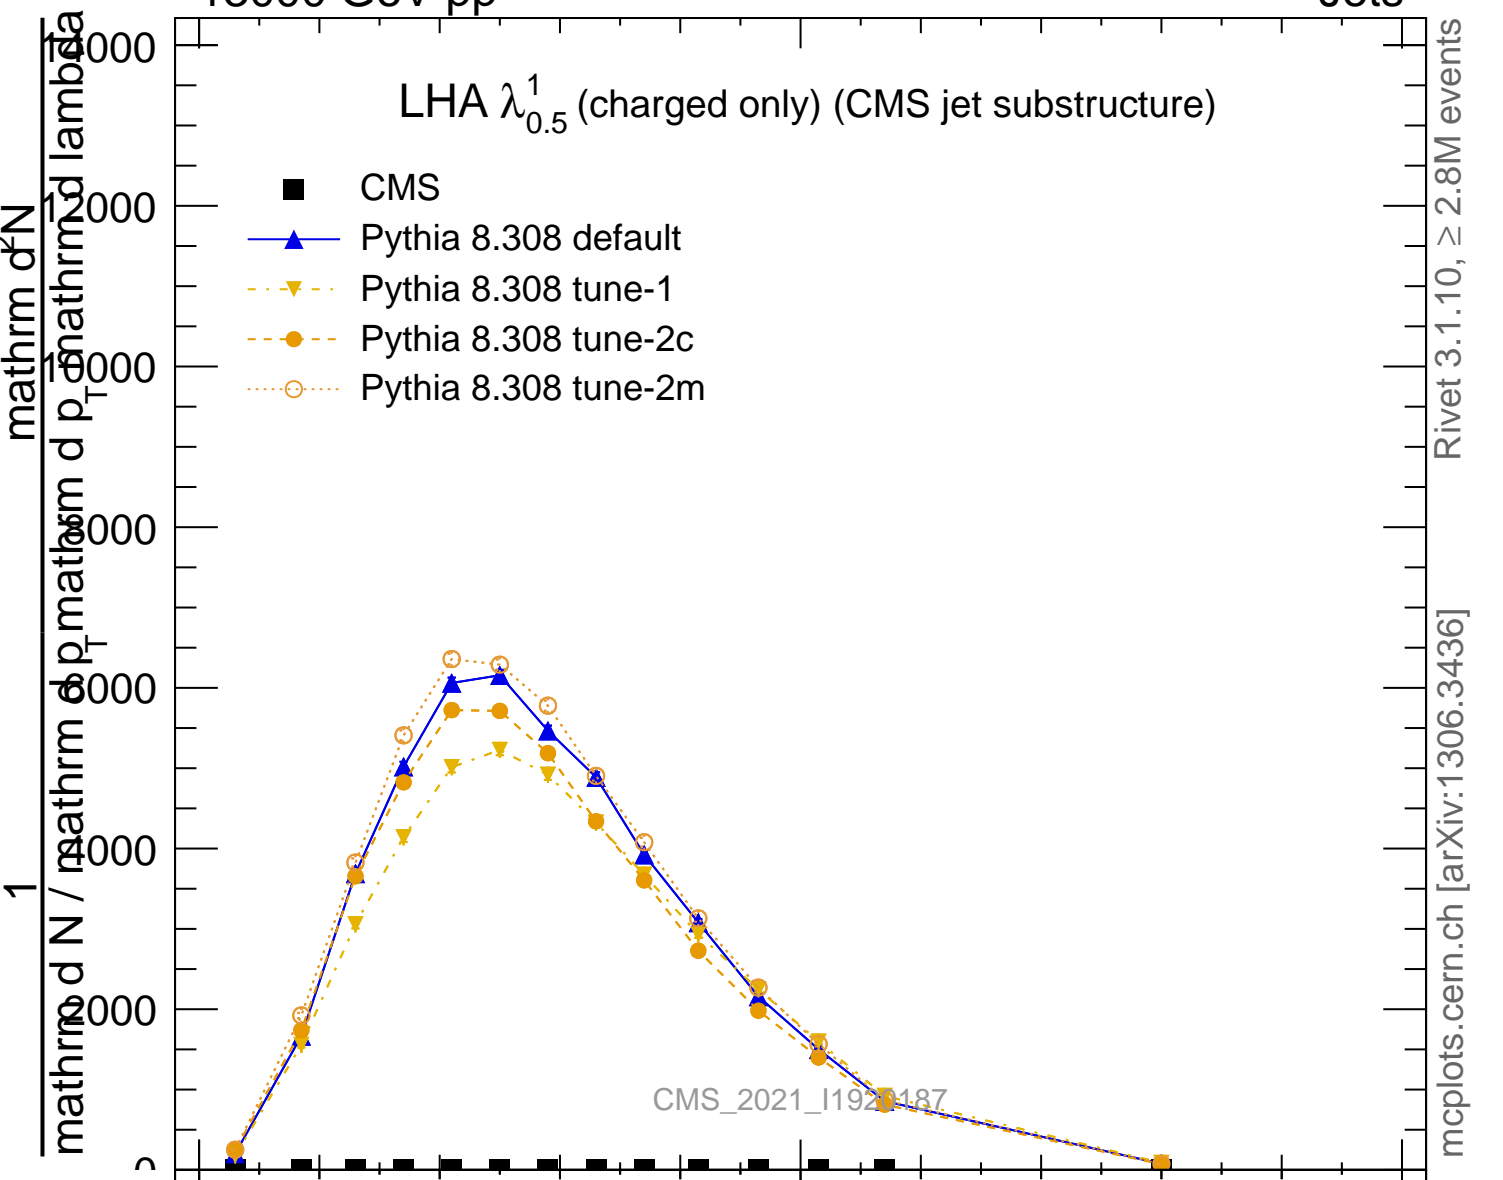

LHA $\lambda_{0.5}^1$ (charged only) (CMS jet substructure)

- CMS
- ▲ Pythia 8.308 default
- ▼ Pythia 8.308 tune-1
- Pythia 8.308 tune-2c
- Pythia 8.308 tune-2m

mcplots.cern.ch [arXiv:1306.3436]

Rivet 3.1.10, $\geq 2.8M$ events