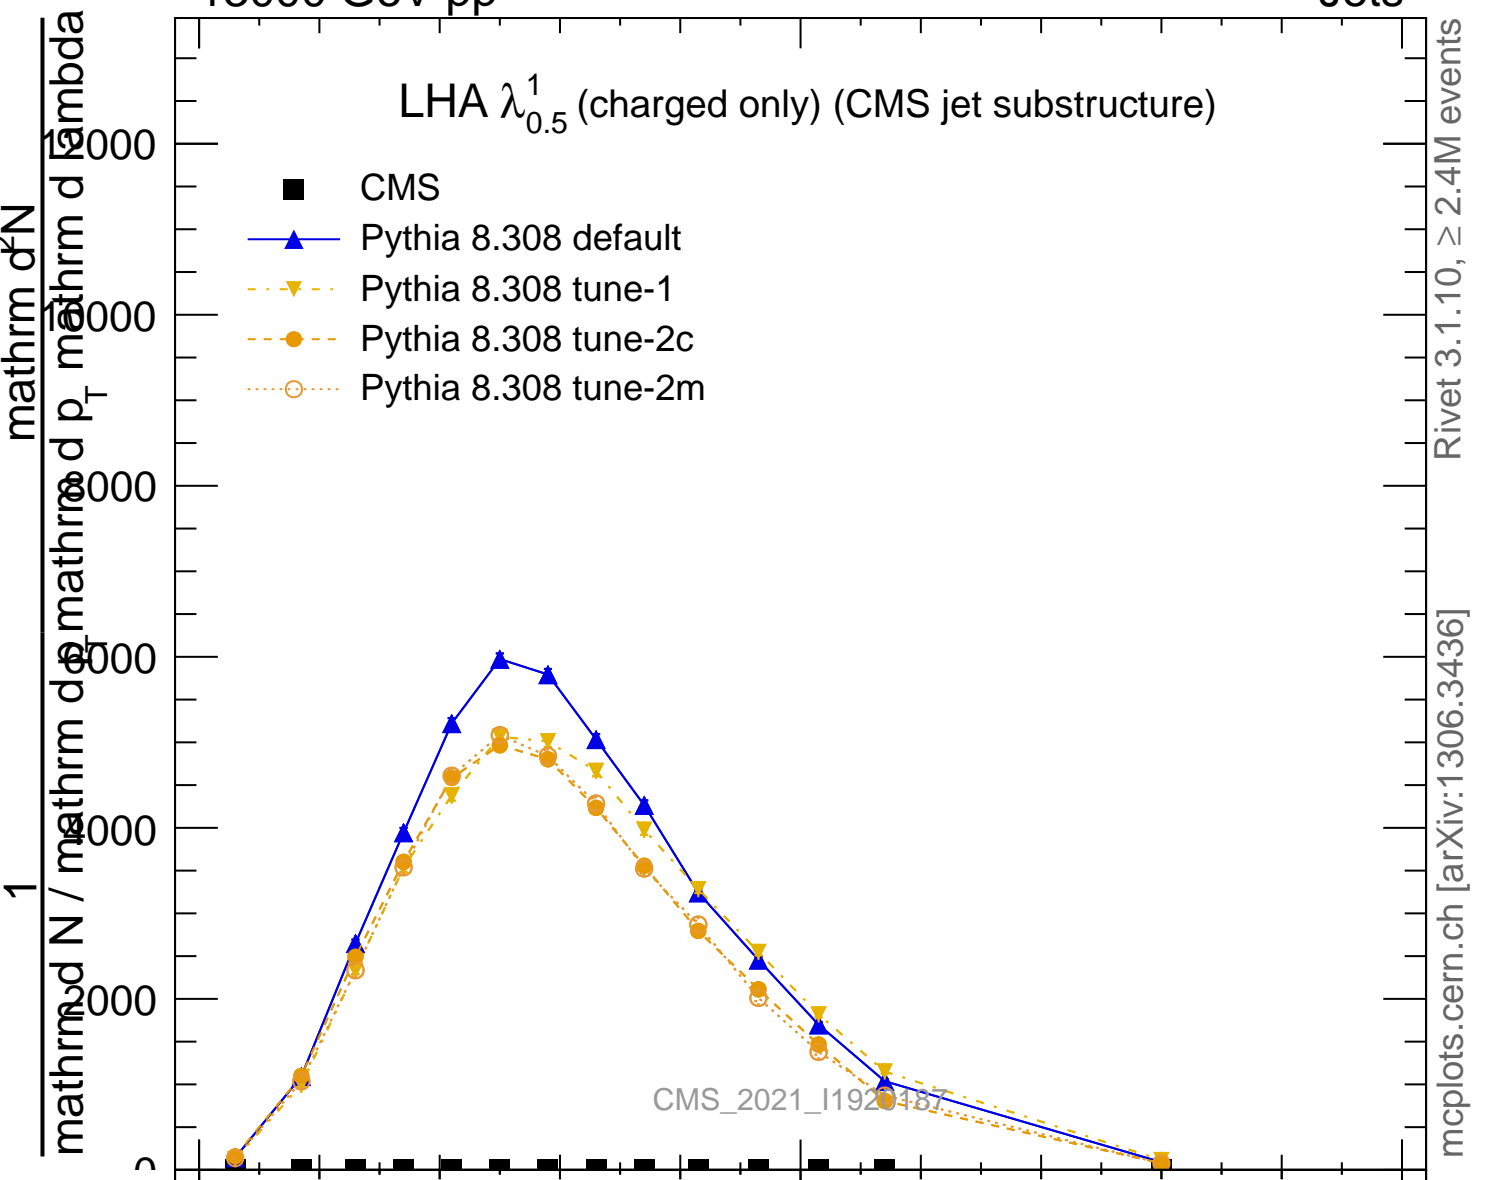

LHA $\lambda_{0.5}^1$ (charged only) (CMS jet substructure)

- CMS
- ▲ Pythia 8.308 default
- ▼ Pythia 8.308 tune-1
- Pythia 8.308 tune-2c
- Pythia 8.308 tune-2m

CMS_2021_I1920487

mcplots.cern.ch [arXiv:1306.3436]

Rivet 3.1.10, $\geq 2.4M$ events