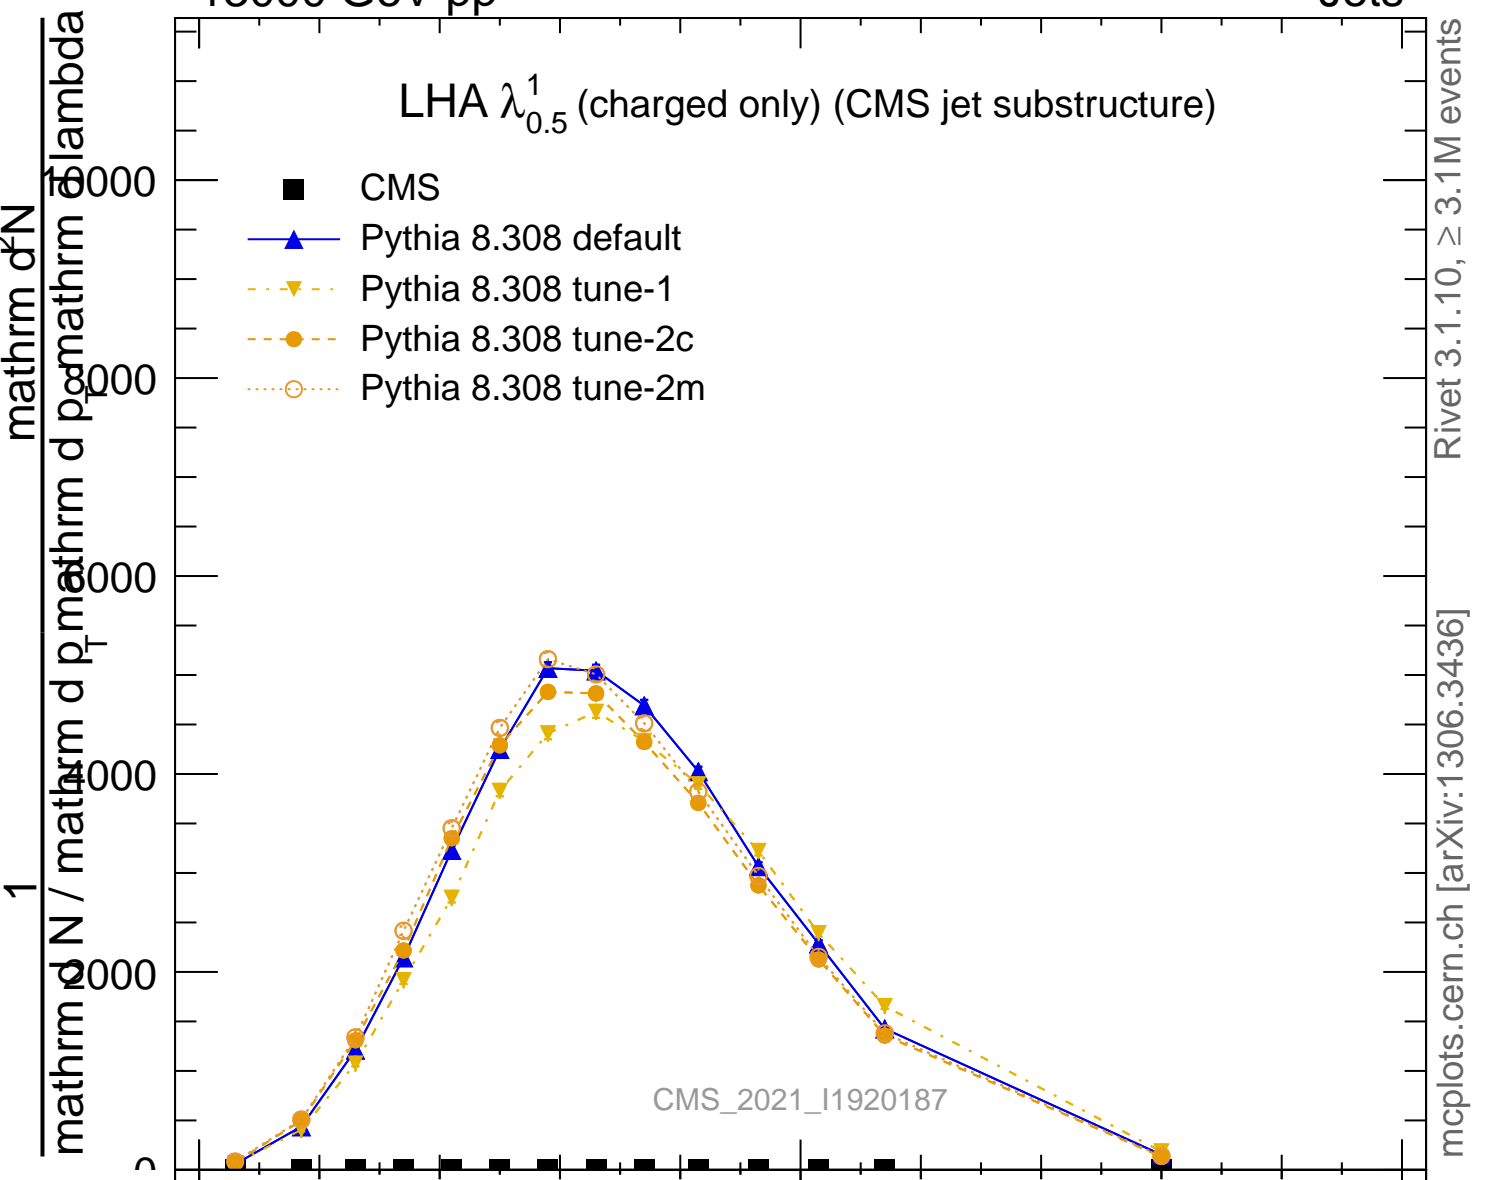

LHA $\lambda_{0.5}^1$ (charged only) (CMS jet substructure)

- CMS
- ▲ Pythia 8.308 default
- ▼ Pythia 8.308 tune-1
- Pythia 8.308 tune-2c
- Pythia 8.308 tune-2m

Rivet 3.1.10, ≥ 3.1M events
mcplots.cern.ch [arXiv:1306.3436]