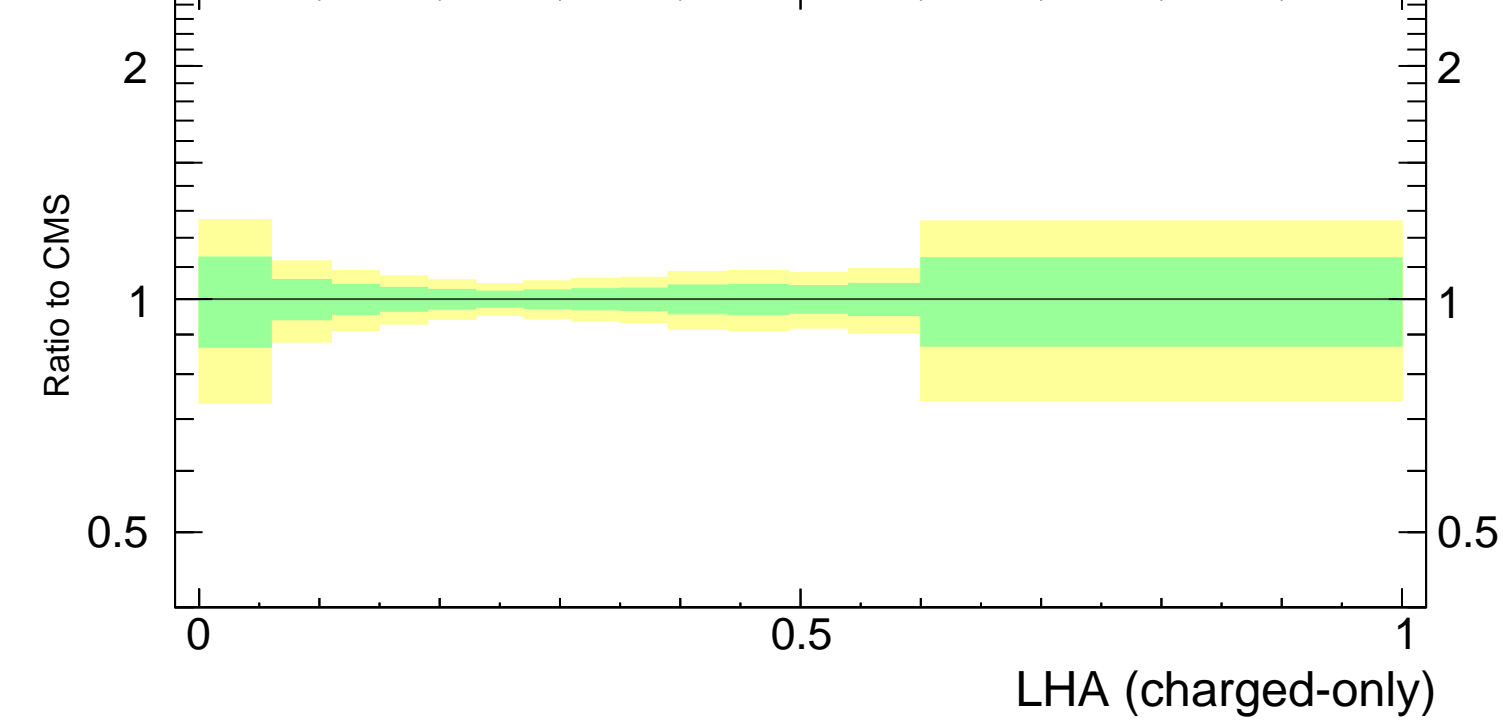

LHA $\lambda_{0.5}^1$ (charged only) (CMS jet substructure)

- CMS
- ▲ Pythia 8.308 default
- ▼ Pythia 8.308 tune-1
- Pythia 8.308 tune-2c
- Pythia 8.308 tune-2m

Rivet 3.1.10, ≥ 3.1M events
mcplots.cern.ch [arXiv:1306.3436]