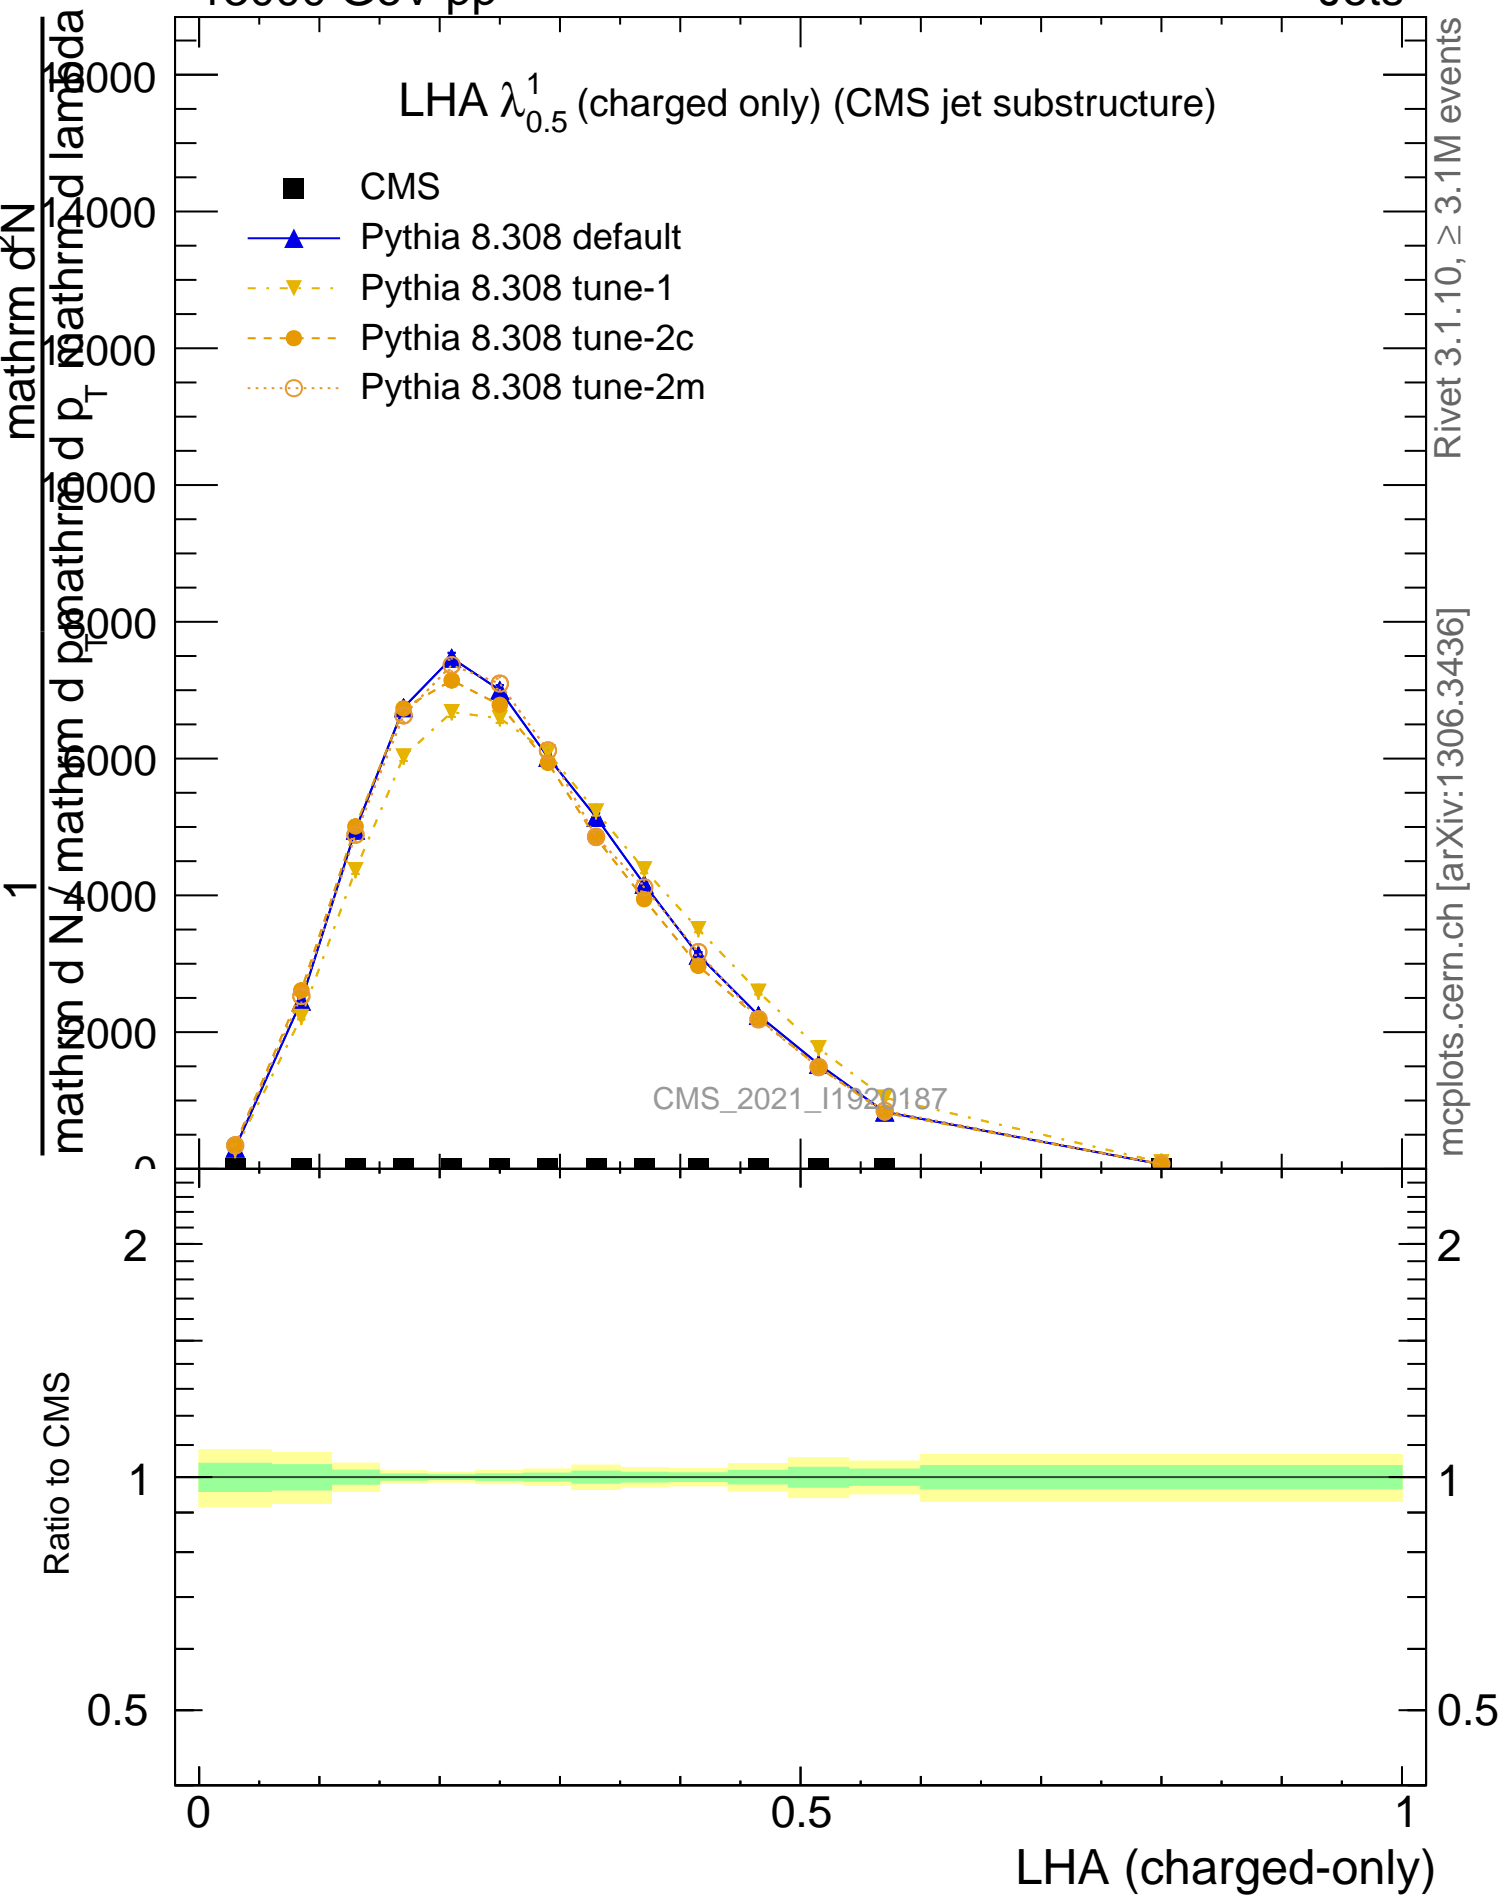

LHA  $\lambda_{0.5}^1$  (charged only) (CMS jet substructure)

- CMS
- ▲ Pythia 8.308 default
- ▼ Pythia 8.308 tune-1
- Pythia 8.308 tune-2c
- Pythia 8.308 tune-2m

Rivet 3.1.10,  $\geq 3.1M$  events

mcplots.cern.ch [arXiv:1306.3436]