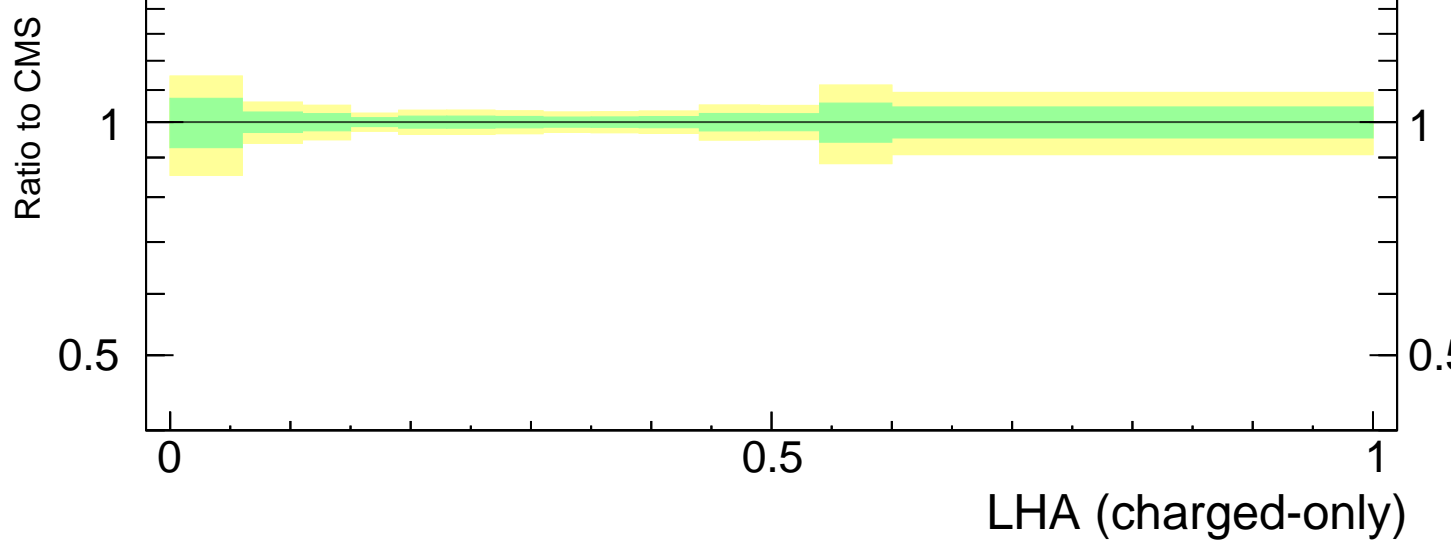

LHA $\lambda_{0.5}^1$ (charged only) (CMS jet substructure)

- CMS
- ▲ Pythia 8.308 default
- ▼ Pythia 8.308 tune-1
- Pythia 8.308 tune-2c
- Pythia 8.308 tune-2m

Rivet 3.1.10, ≥ 2.8M events

mcplots.cern.ch [arXiv:1306.3436]