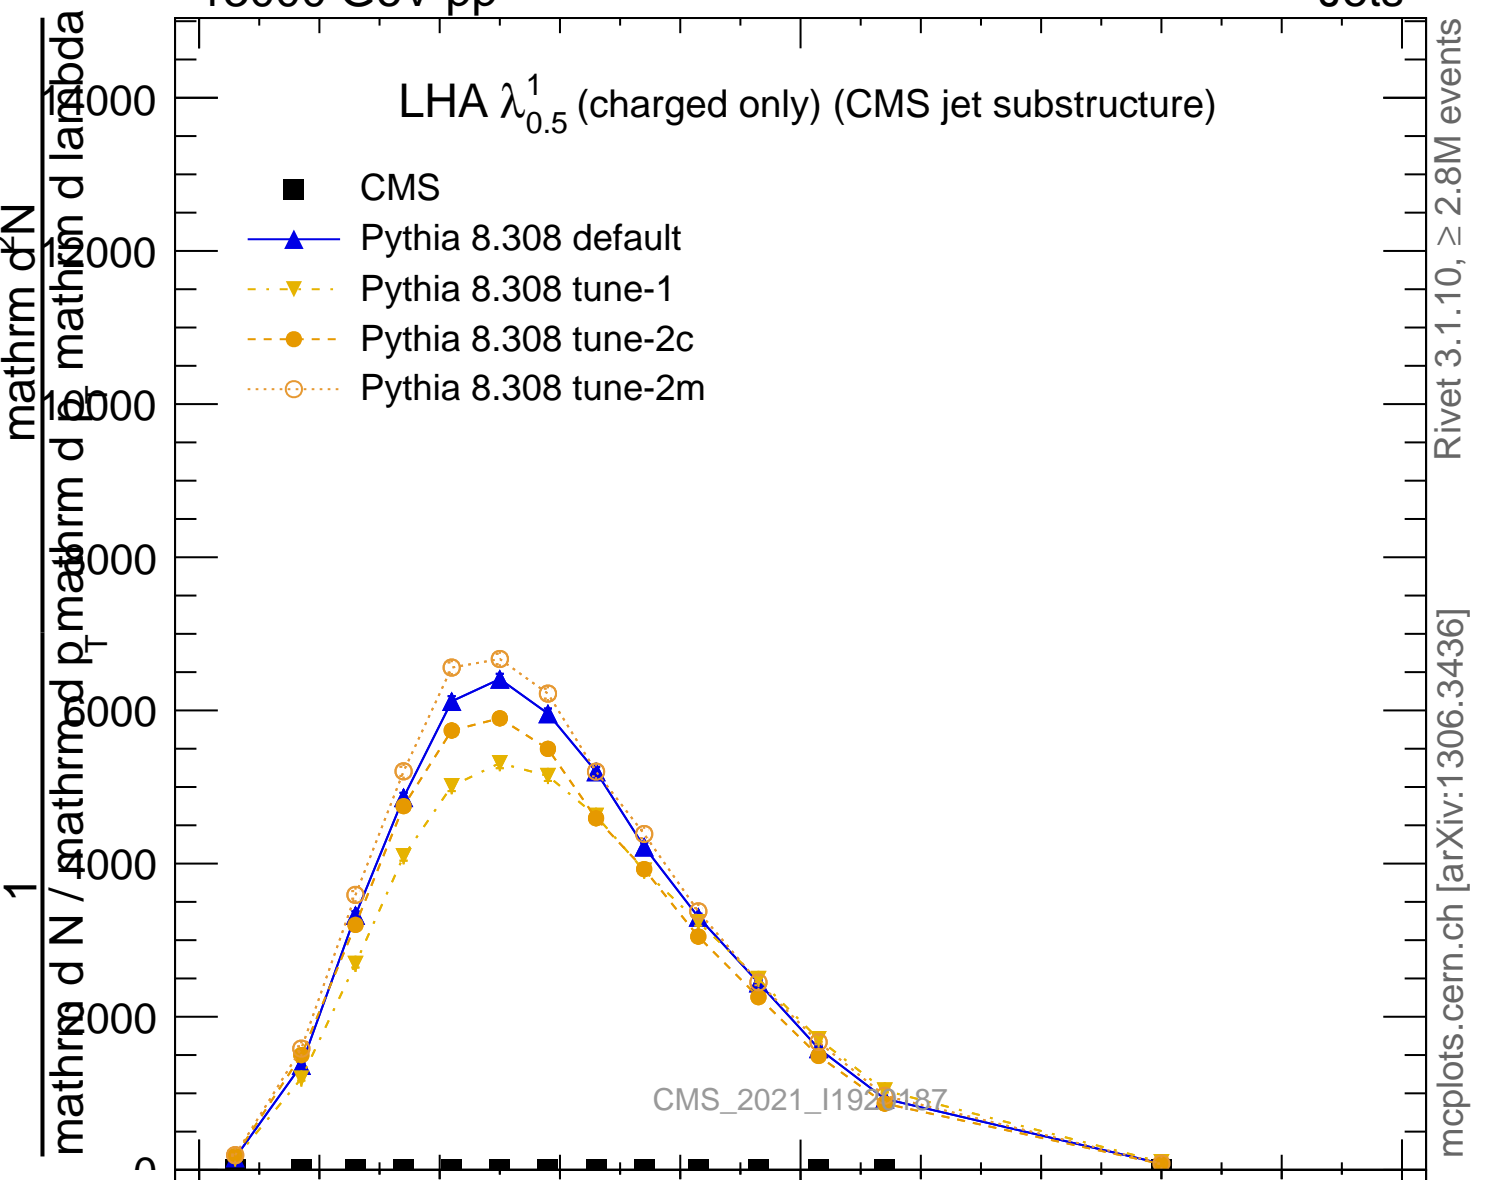

LHA $\lambda_{0.5}^1$ (charged only) (CMS jet substructure)

- CMS
- ▲ Pythia 8.308 default
- ▼ Pythia 8.308 tune-1
- Pythia 8.308 tune-2c
- Pythia 8.308 tune-2m

Rivet 3.1.10, ≥ 2.8M events

mcplots.cern.ch [arXiv:1306.3436]