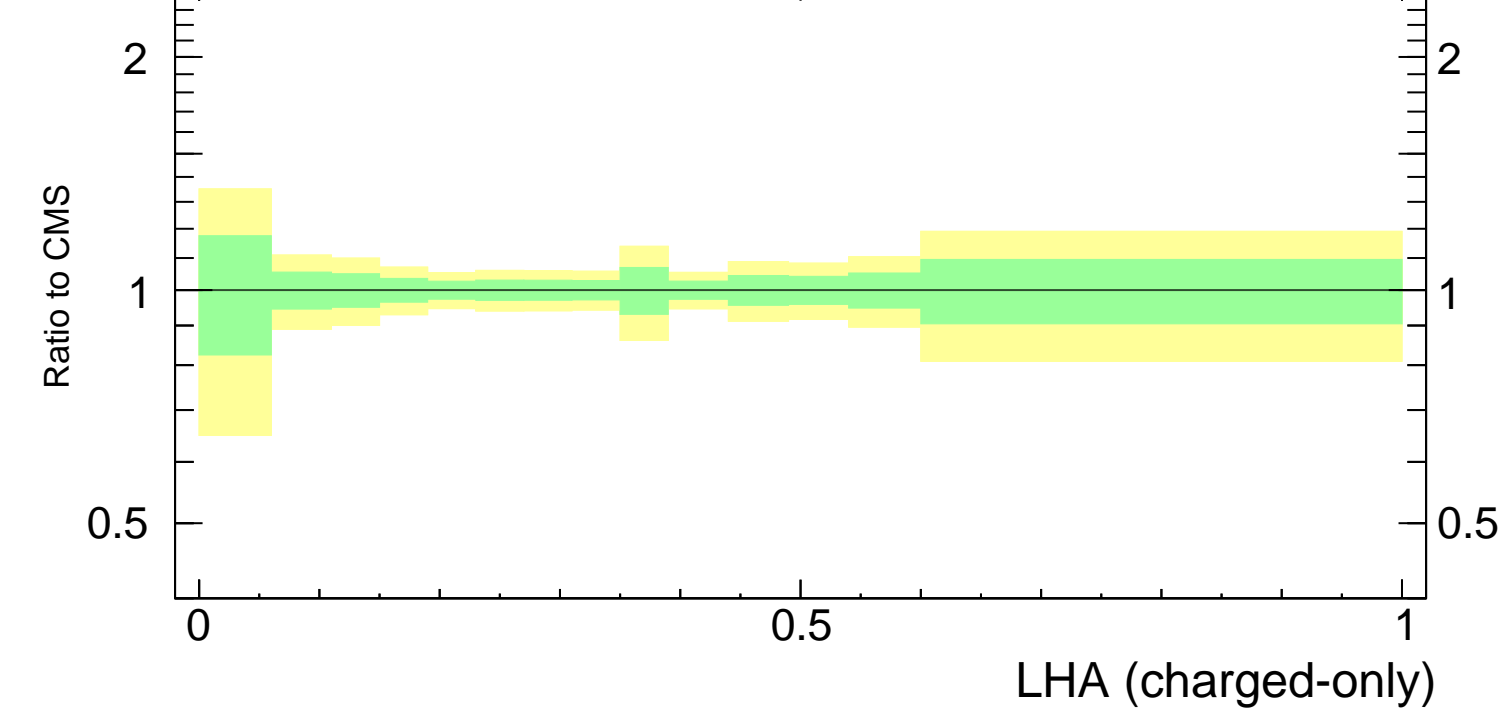

LHA  $\lambda_{0.5}^1$  (charged only) (CMS jet substructure)

- CMS
- ▲ Pythia 8.308 default
- ▼ Pythia 8.308 tune-1
- Pythia 8.308 tune-2c
- Pythia 8.308 tune-2m

CMS\_2021\_I1920187

Rivet 3.1.10,  $\geq 3.3M$  events  
mcplots.cern.ch [arXiv:1306.3436]