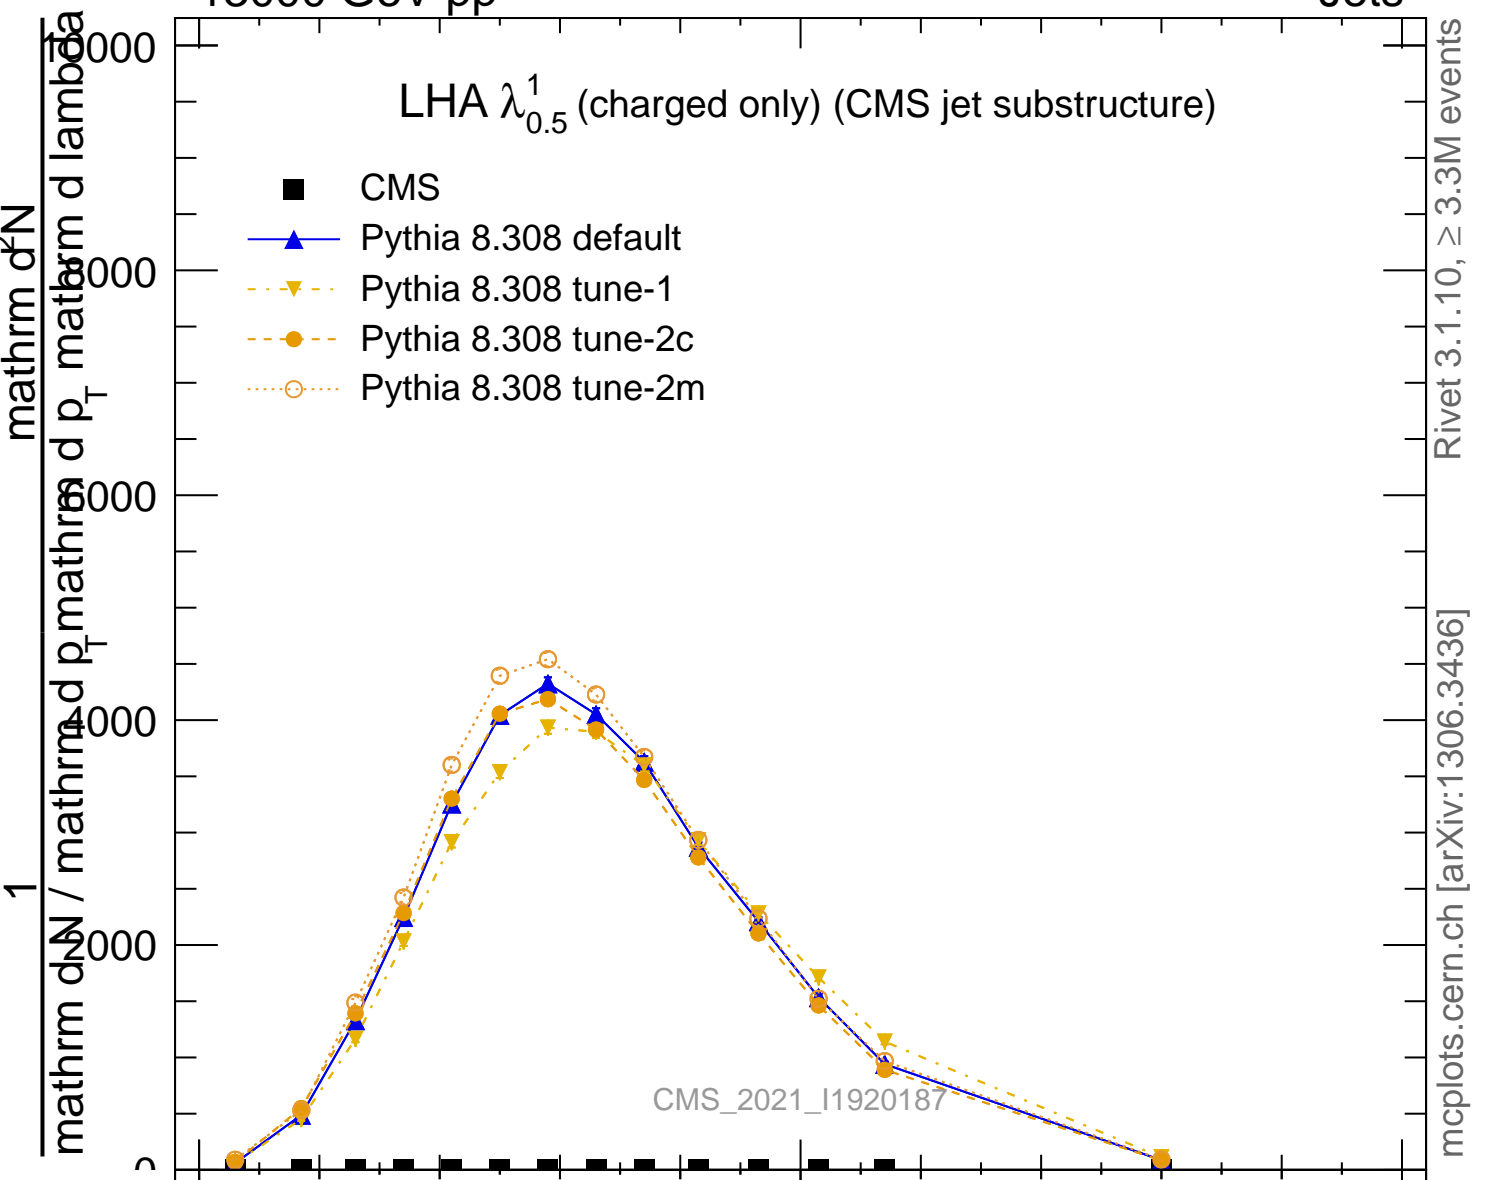

LHA  $\lambda_{0.5}^1$  (charged only) (CMS jet substructure)

- CMS
- ▲ Pythia 8.308 default
- ▼ Pythia 8.308 tune-1
- Pythia 8.308 tune-2c
- Pythia 8.308 tune-2m

CMS\_2021\_I1920187

Rivet 3.1.10,  $\geq 3.3M$  events  
mcplots.cern.ch [arXiv:1306.3436]