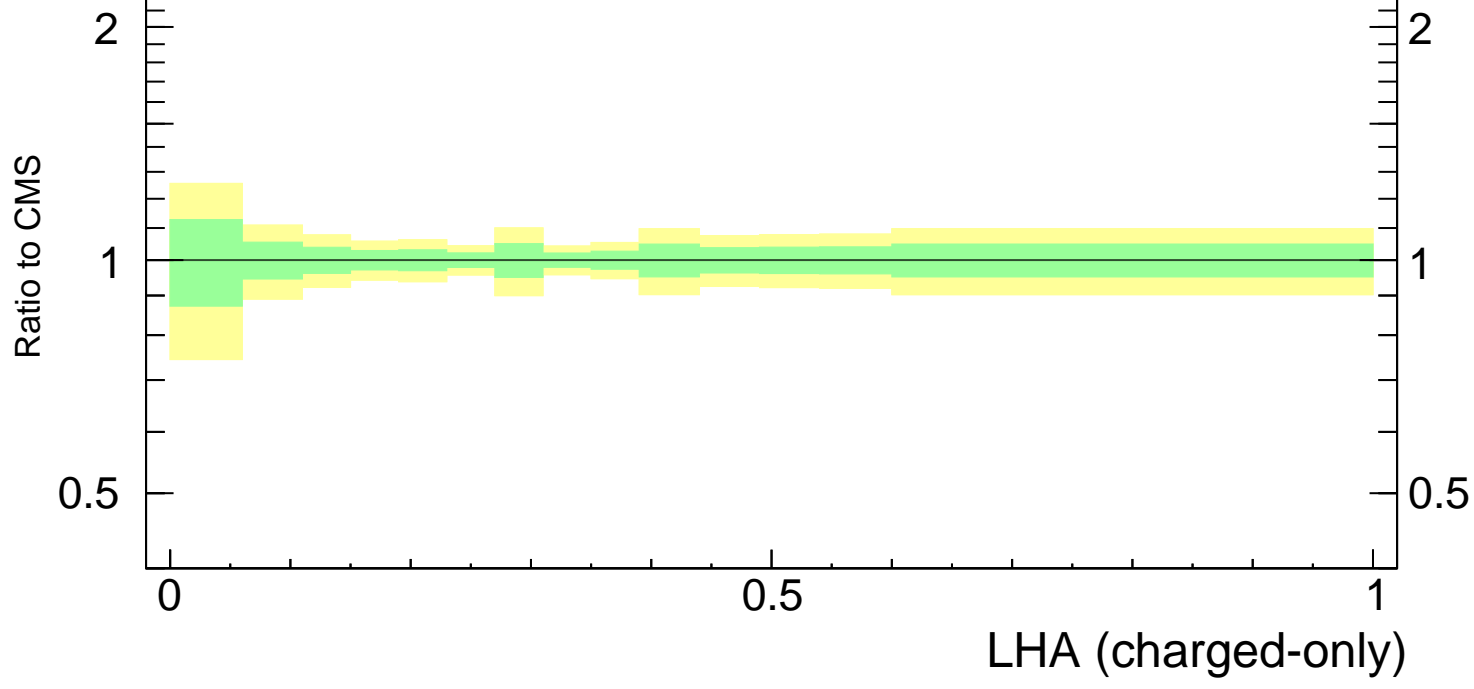

LHA $\lambda_{0.5}^1$ (charged only) (CMS jet substructure)

- CMS
- ▲ Pythia 8.308 default
- ▼ Pythia 8.308 tune-1
- Pythia 8.308 tune-2c
- Pythia 8.308 tune-2m

Rivet 3.1.10, $\ge 3.1M$ events
mcplots.cern.ch [arXiv:1306.3436]