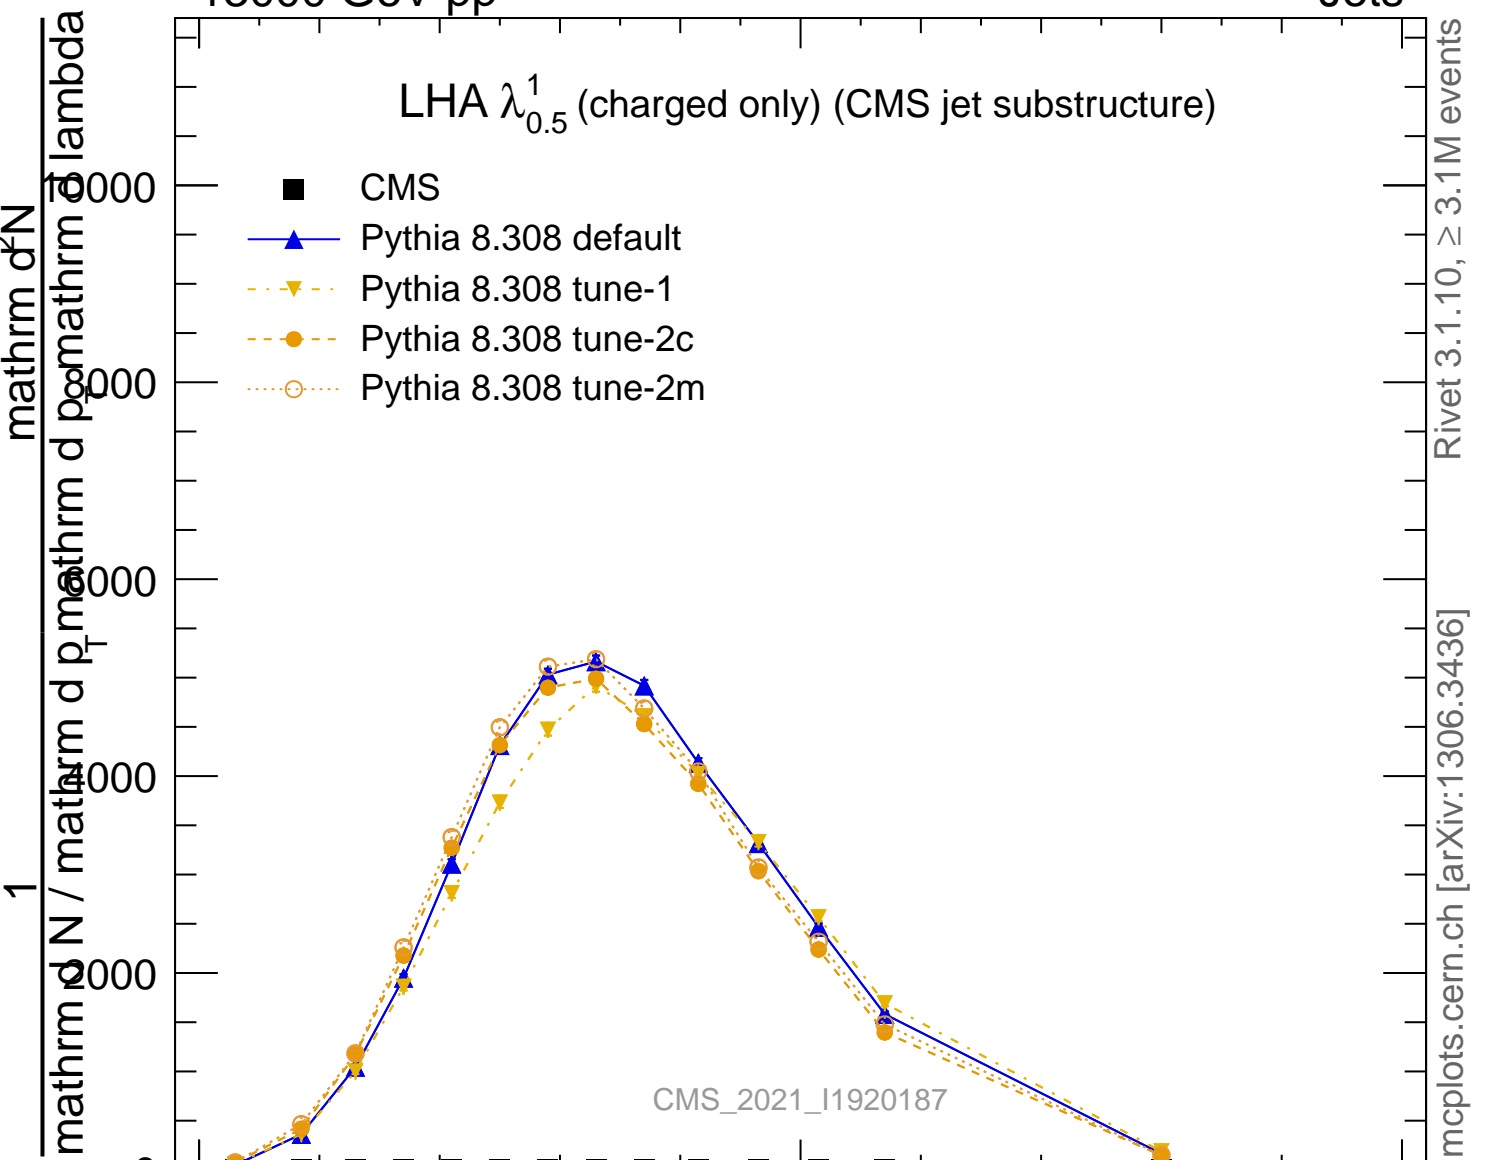

LHA $\lambda_{0.5}^1$ (charged only) (CMS jet substructure)

- CMS
- ▲ Pythia 8.308 default
- ▼ Pythia 8.308 tune-1
- Pythia 8.308 tune-2c
- Pythia 8.308 tune-2m

Rivet 3.1.10, $\ge 3.1M$ events
mcplots.cern.ch [arXiv:1306.3436]