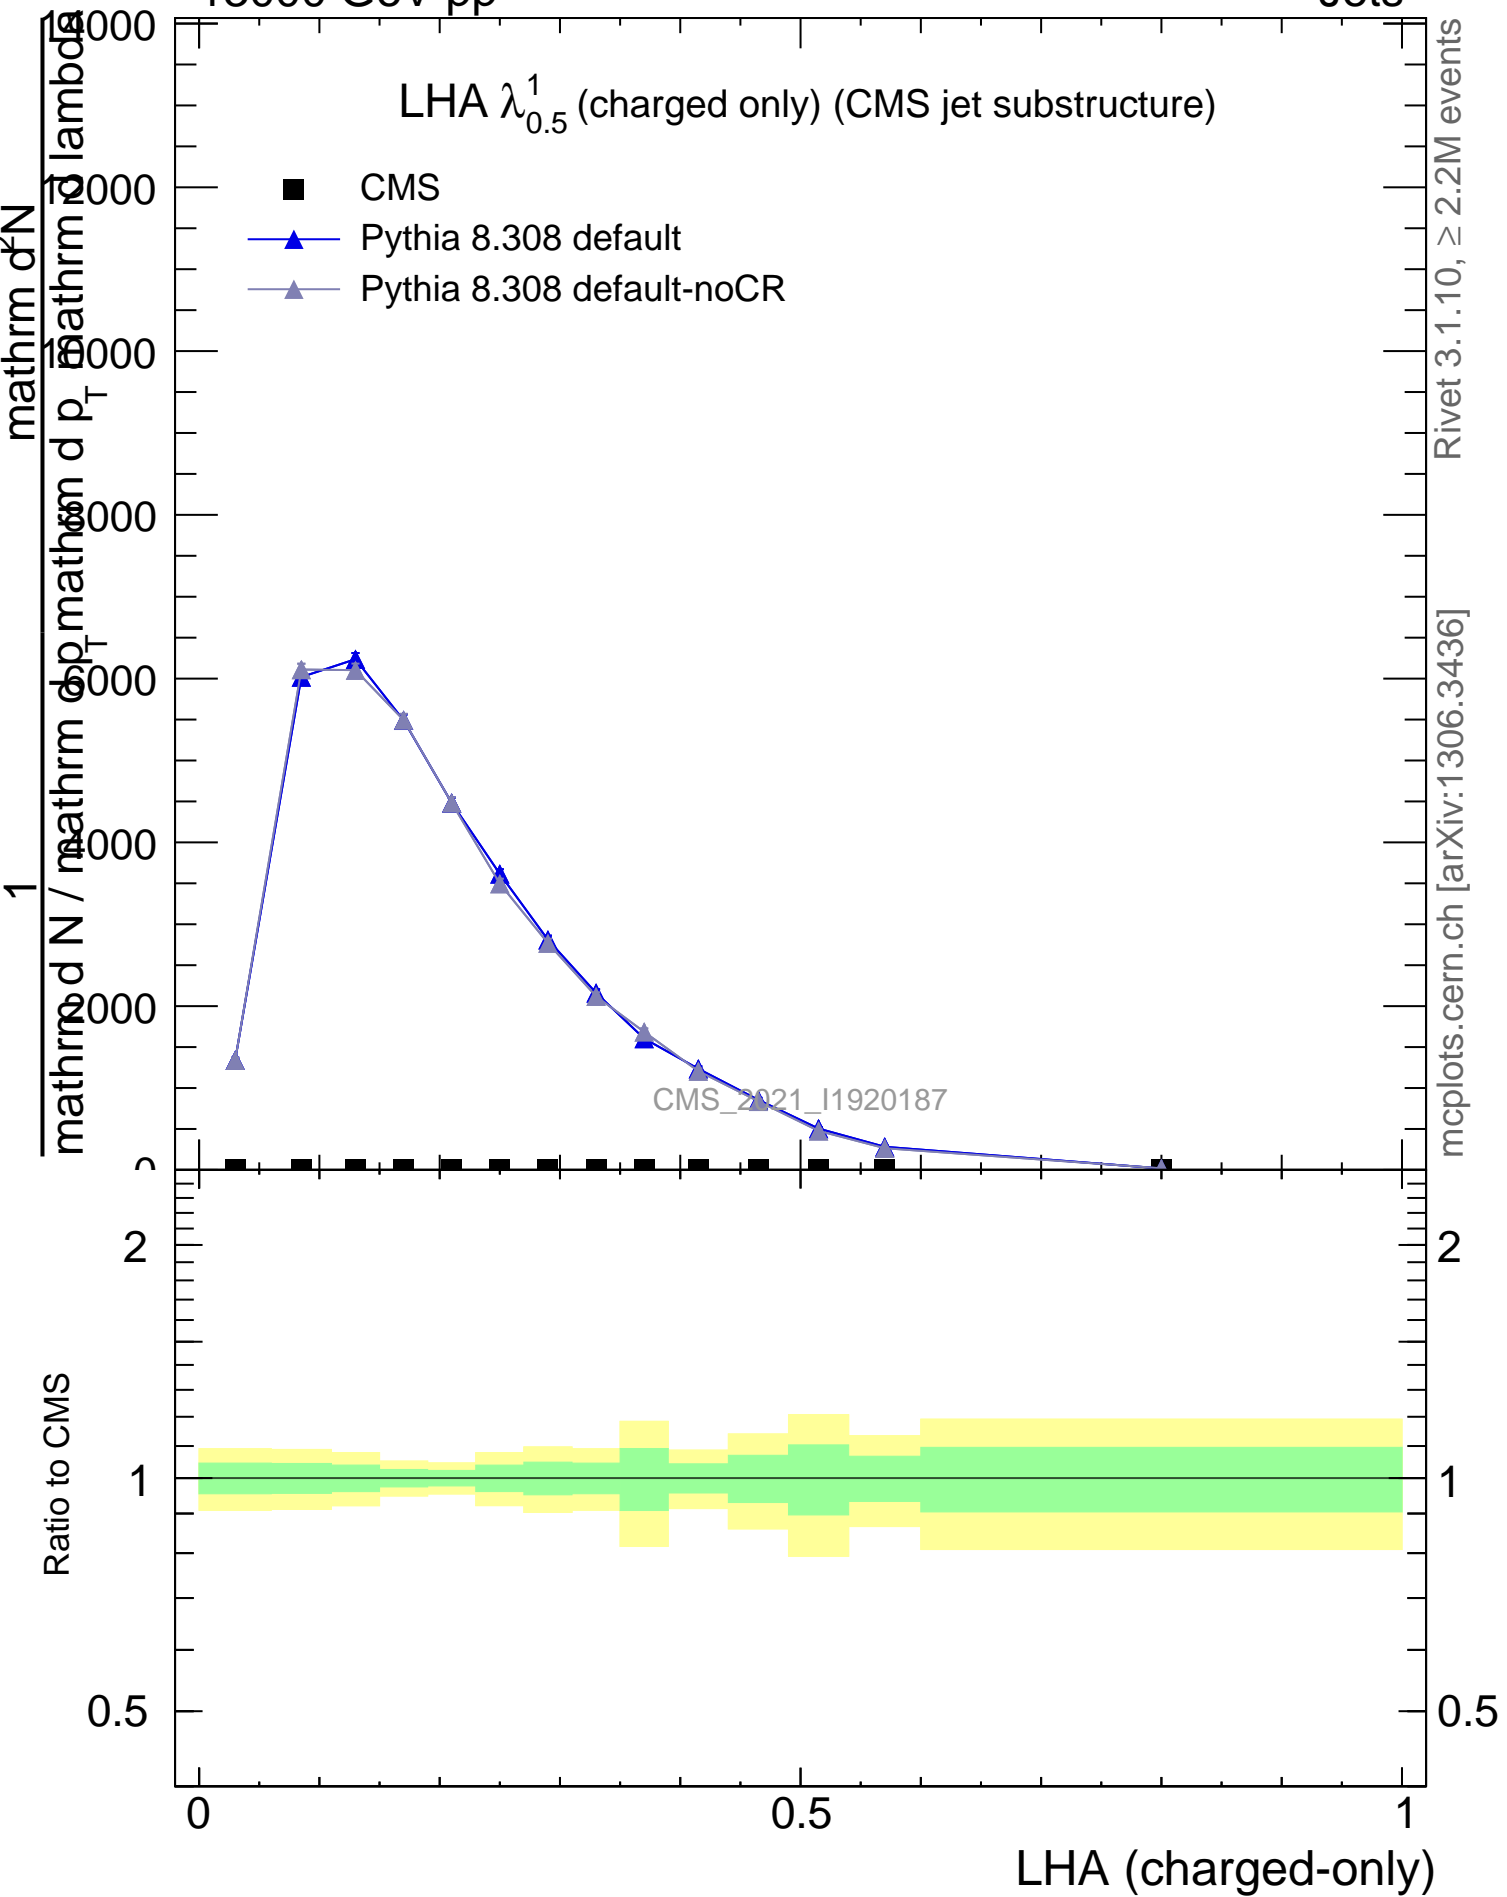

LHA $\lambda_{0.5}^1$ (charged only) (CMS jet substructure)

- CMS
- ▲ Pythia 8.308 default
- ▲ Pythia 8.308 default-noCR

CMS_2021_I1920187

mcplots.cern.ch [arXiv:1306.3436]

Rivet 3.1.10, $\geq 2.2M$ events