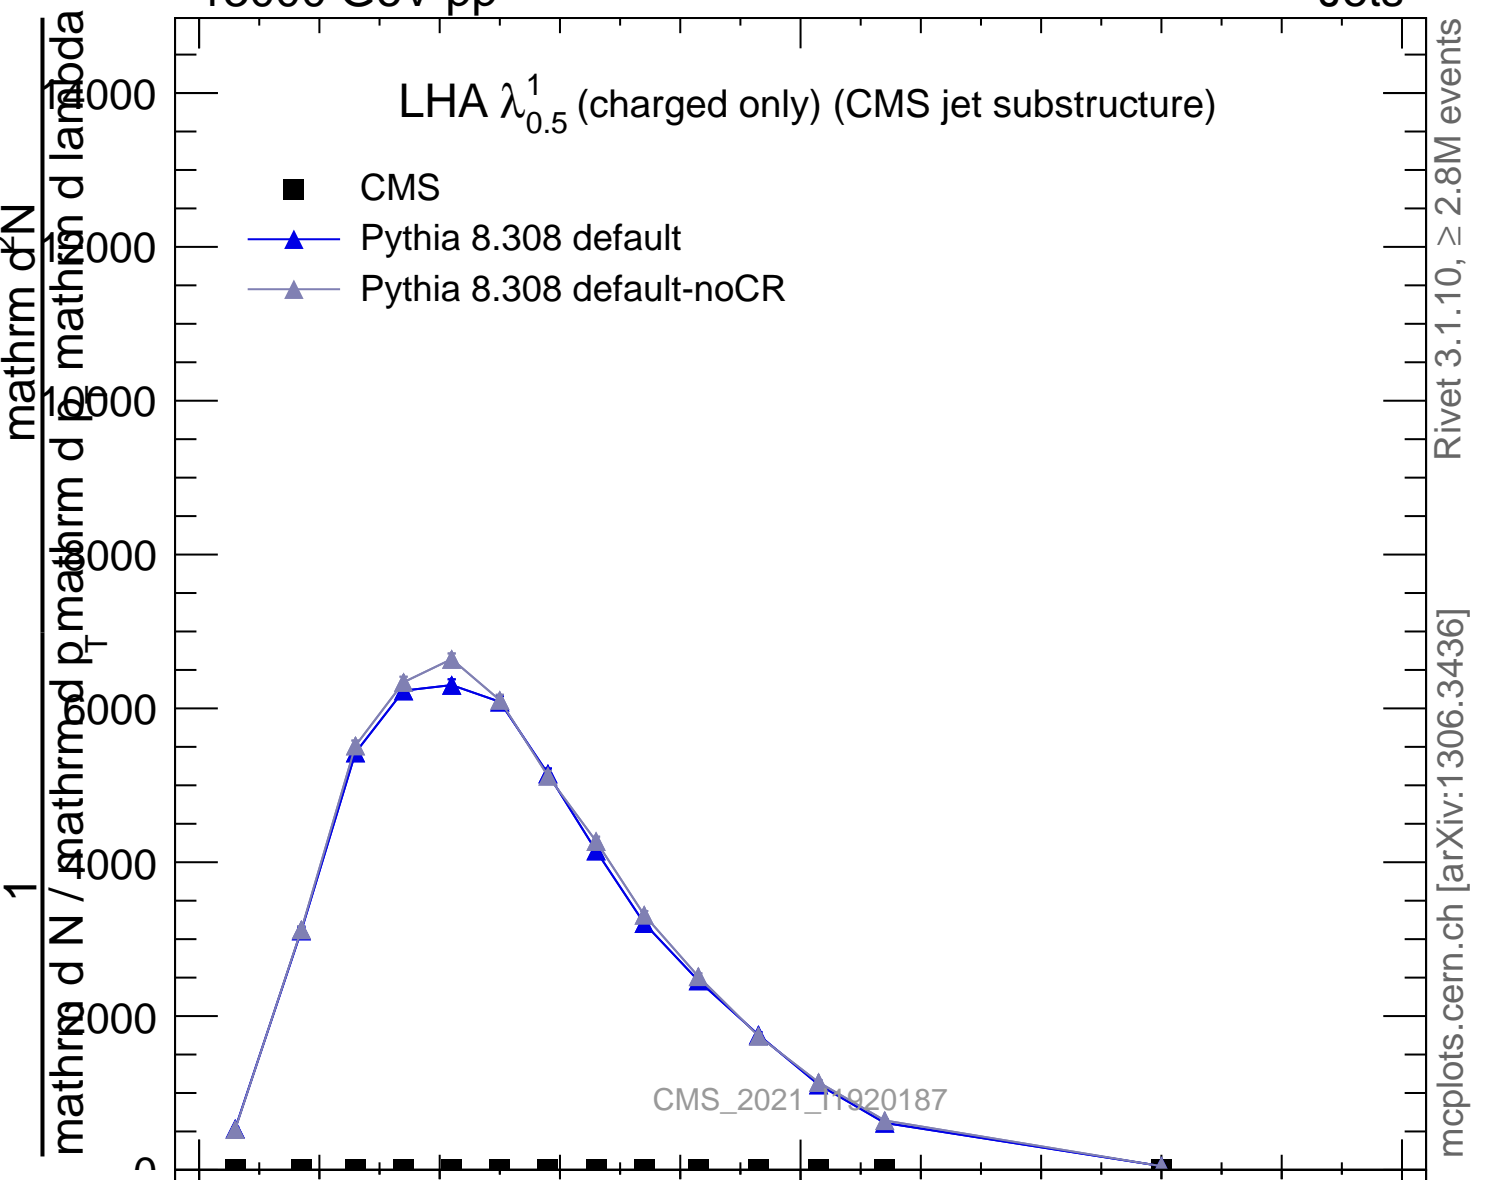

LHA $\lambda_{0.5}^1$ (charged only) (CMS jet substructure)

- CMS
- ▲ Pythia 8.308 default
- ▲ Pythia 8.308 default-noCR

mcplots.cern.ch [arXiv:1306.3436]

Rivet 3.1.10, $\geq 2.8M$ events