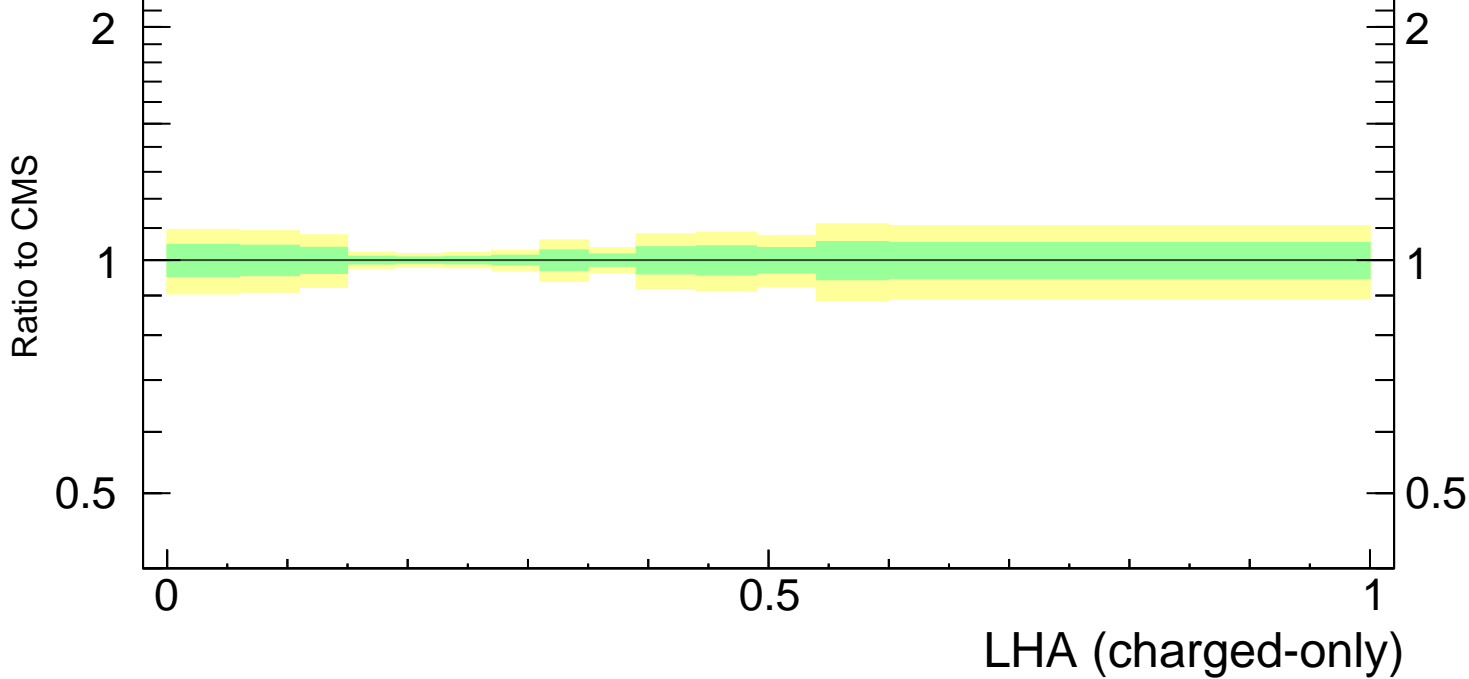

LHA $\lambda_{0.5}^1$ (charged only) (CMS jet substructure)

- CMS
- ▲ Pythia 8.308 default
- ▲ Pythia 8.308 default-noCR

mcplots.cern.ch [arXiv:1306.3436]

Rivet 3.1.10, $\geq 2.8M$ events