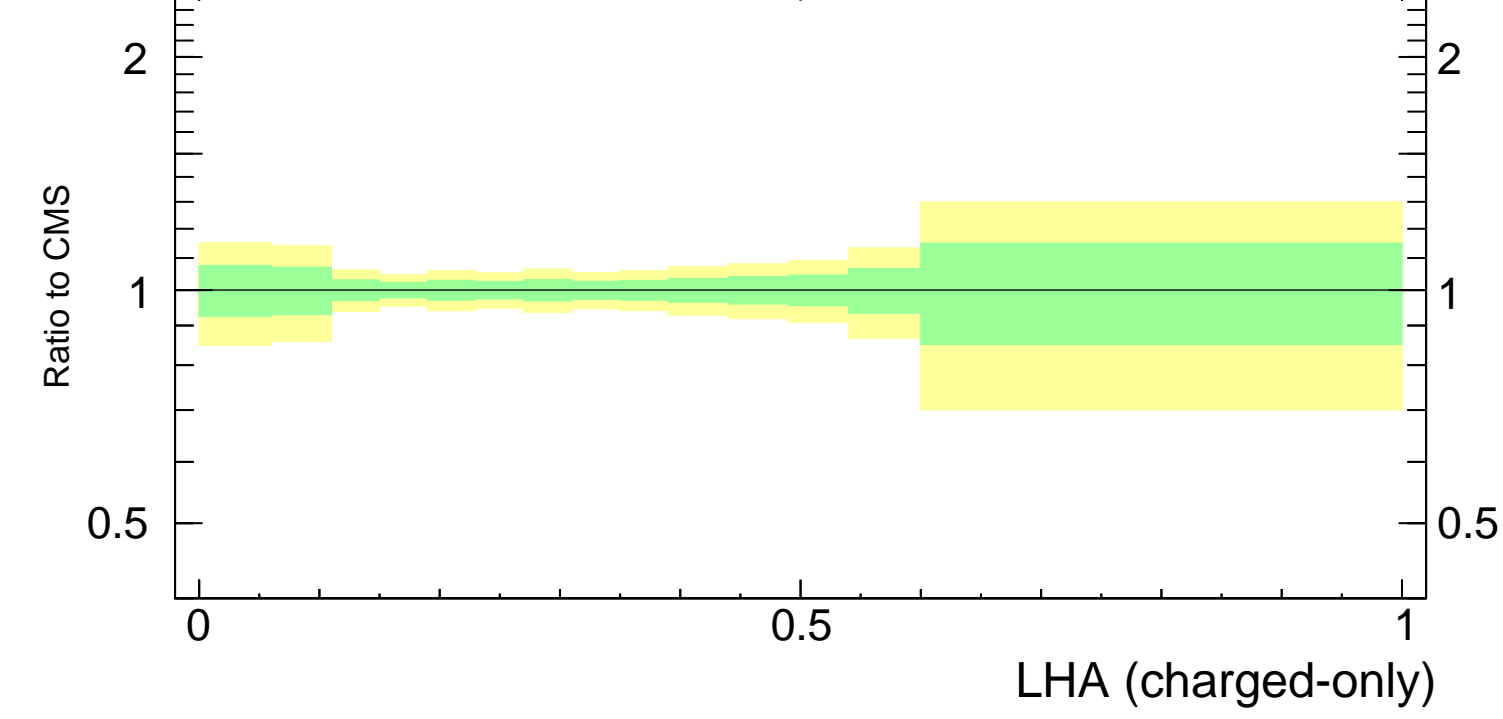

LHA $\lambda_{0.5}^1$ (charged only) (CMS jet substructure)

- CMS
- ▲ Pythia 8.308 default
- ▲ Pythia 8.308 default-noCR

Rivet 3.1.10, $\geq 3.1M$ events
mcplots.cern.ch [arXiv:1306.3436]