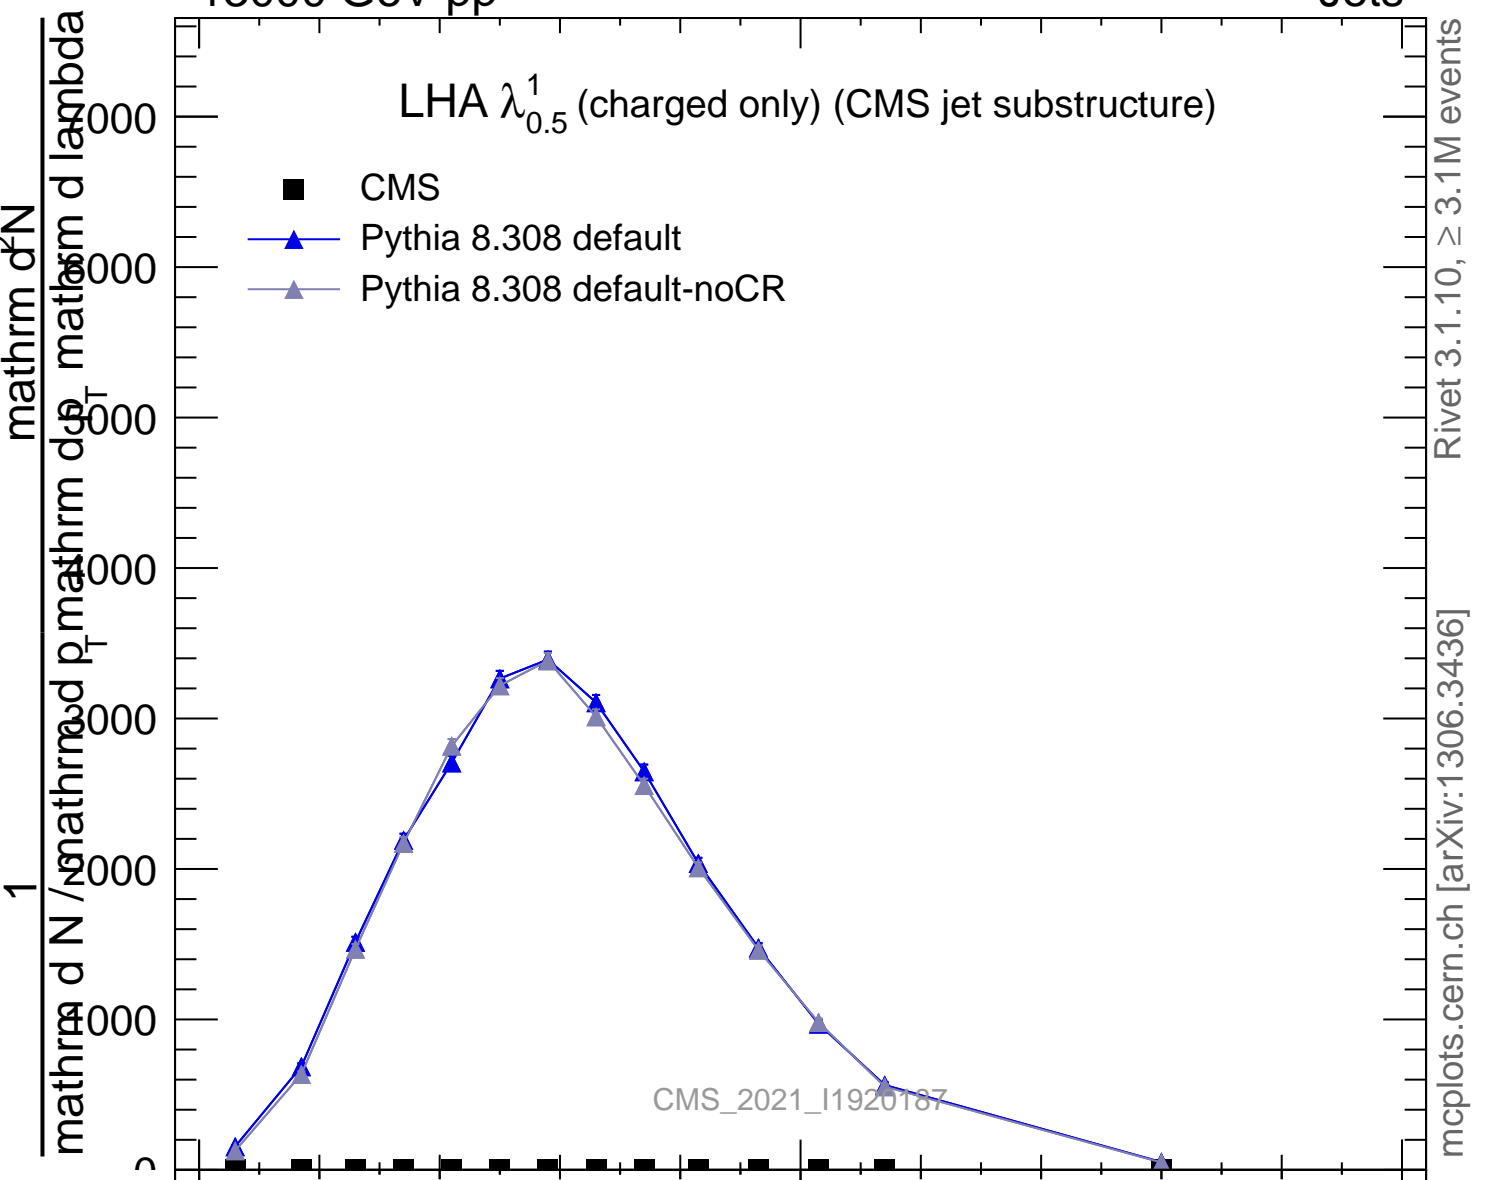

LHA $\lambda_{0.5}^1$ (charged only) (CMS jet substructure)

- CMS
- ▲ Pythia 8.308 default
- ▲ Pythia 8.308 default-noCR

Rivet 3.1.10, $\geq 3.1M$ events
mcplots.cern.ch [arXiv:1306.3436]