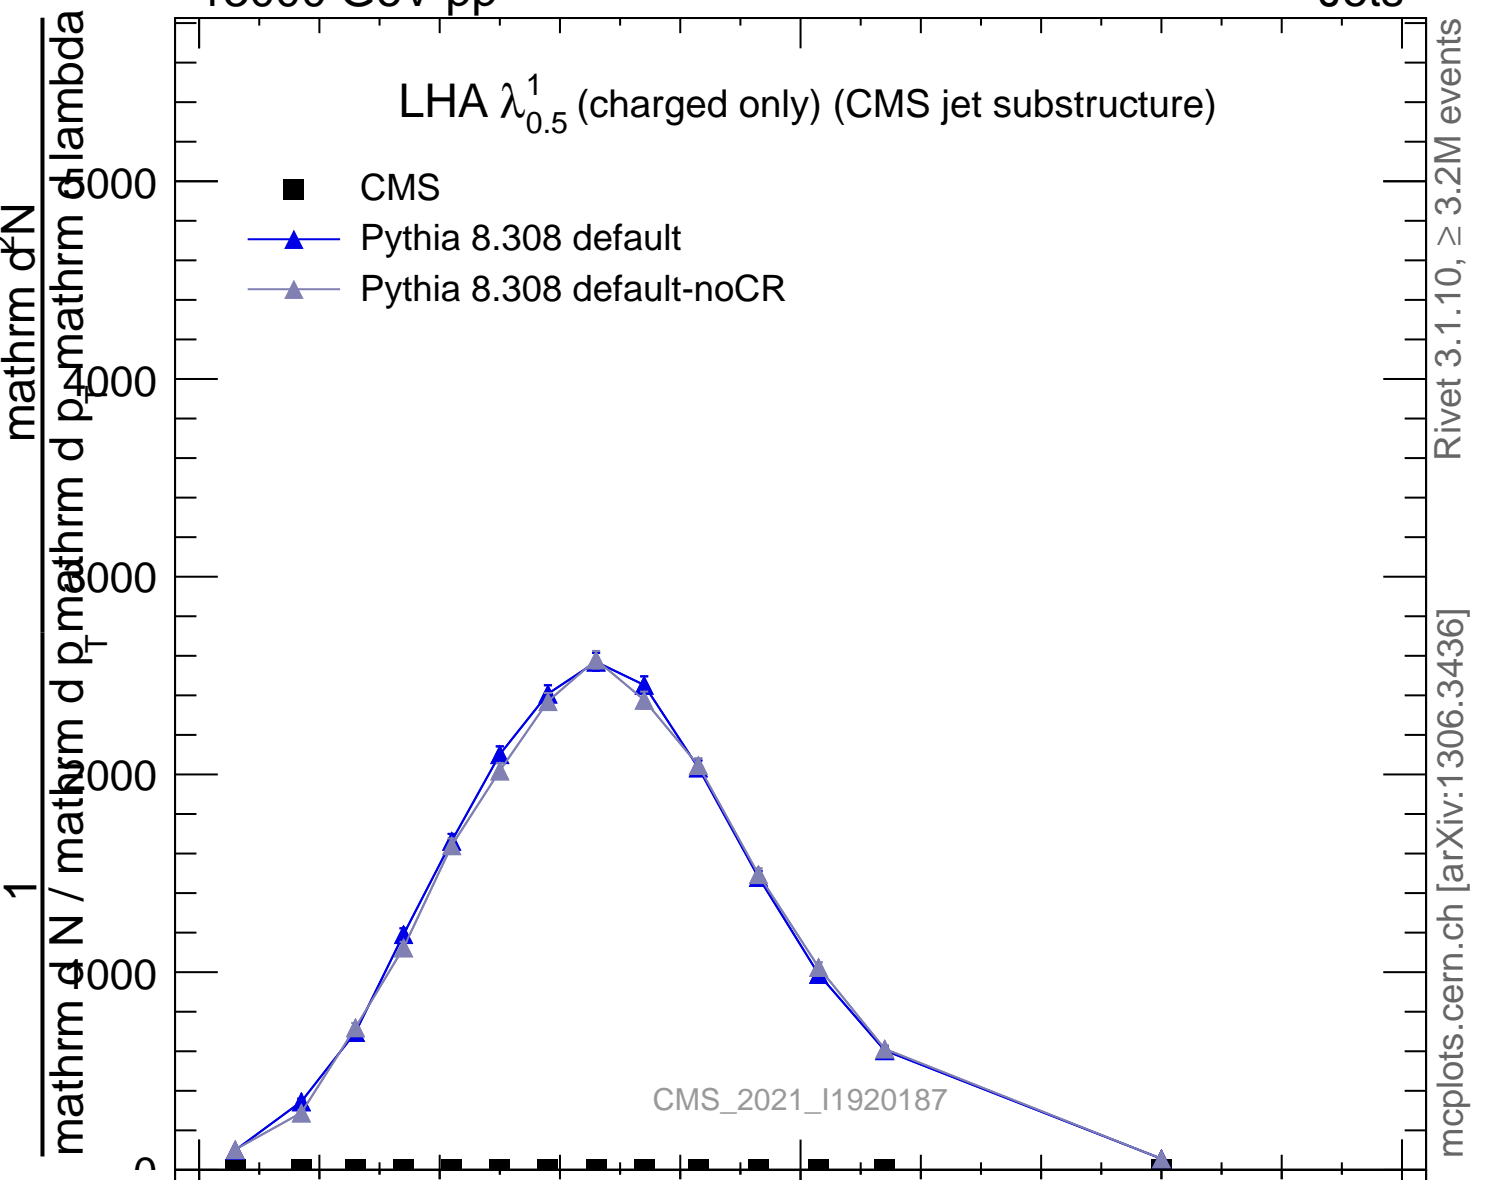

LHA  $\lambda_{0.5}^1$  (charged only) (CMS jet substructure)

- CMS
- ▲ Pythia 8.308 default
- ▲ Pythia 8.308 default-noCR

mcplots.cern.ch [arXiv:1306.3436]

Rivet 3.1.10,  $\geq 3.2M$  events