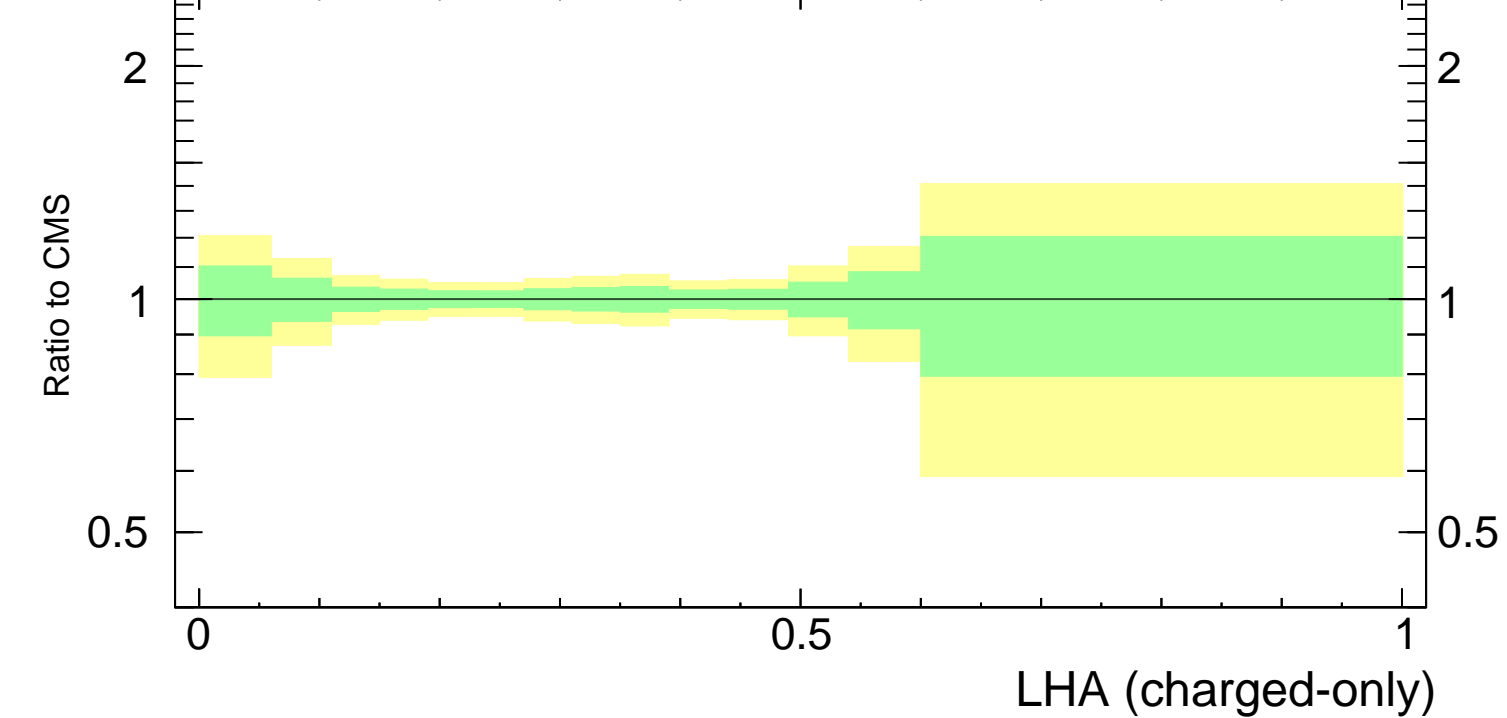

LHA  $\lambda_{0.5}^1$  (charged only) (CMS jet substructure)

- CMS
- ▲ Pythia 8.308 default
- ▲ Pythia 8.308 default-noCR

mcplots.cern.ch [arXiv:1306.3436]

Rivet 3.1.10,  $\geq 3.2M$  events