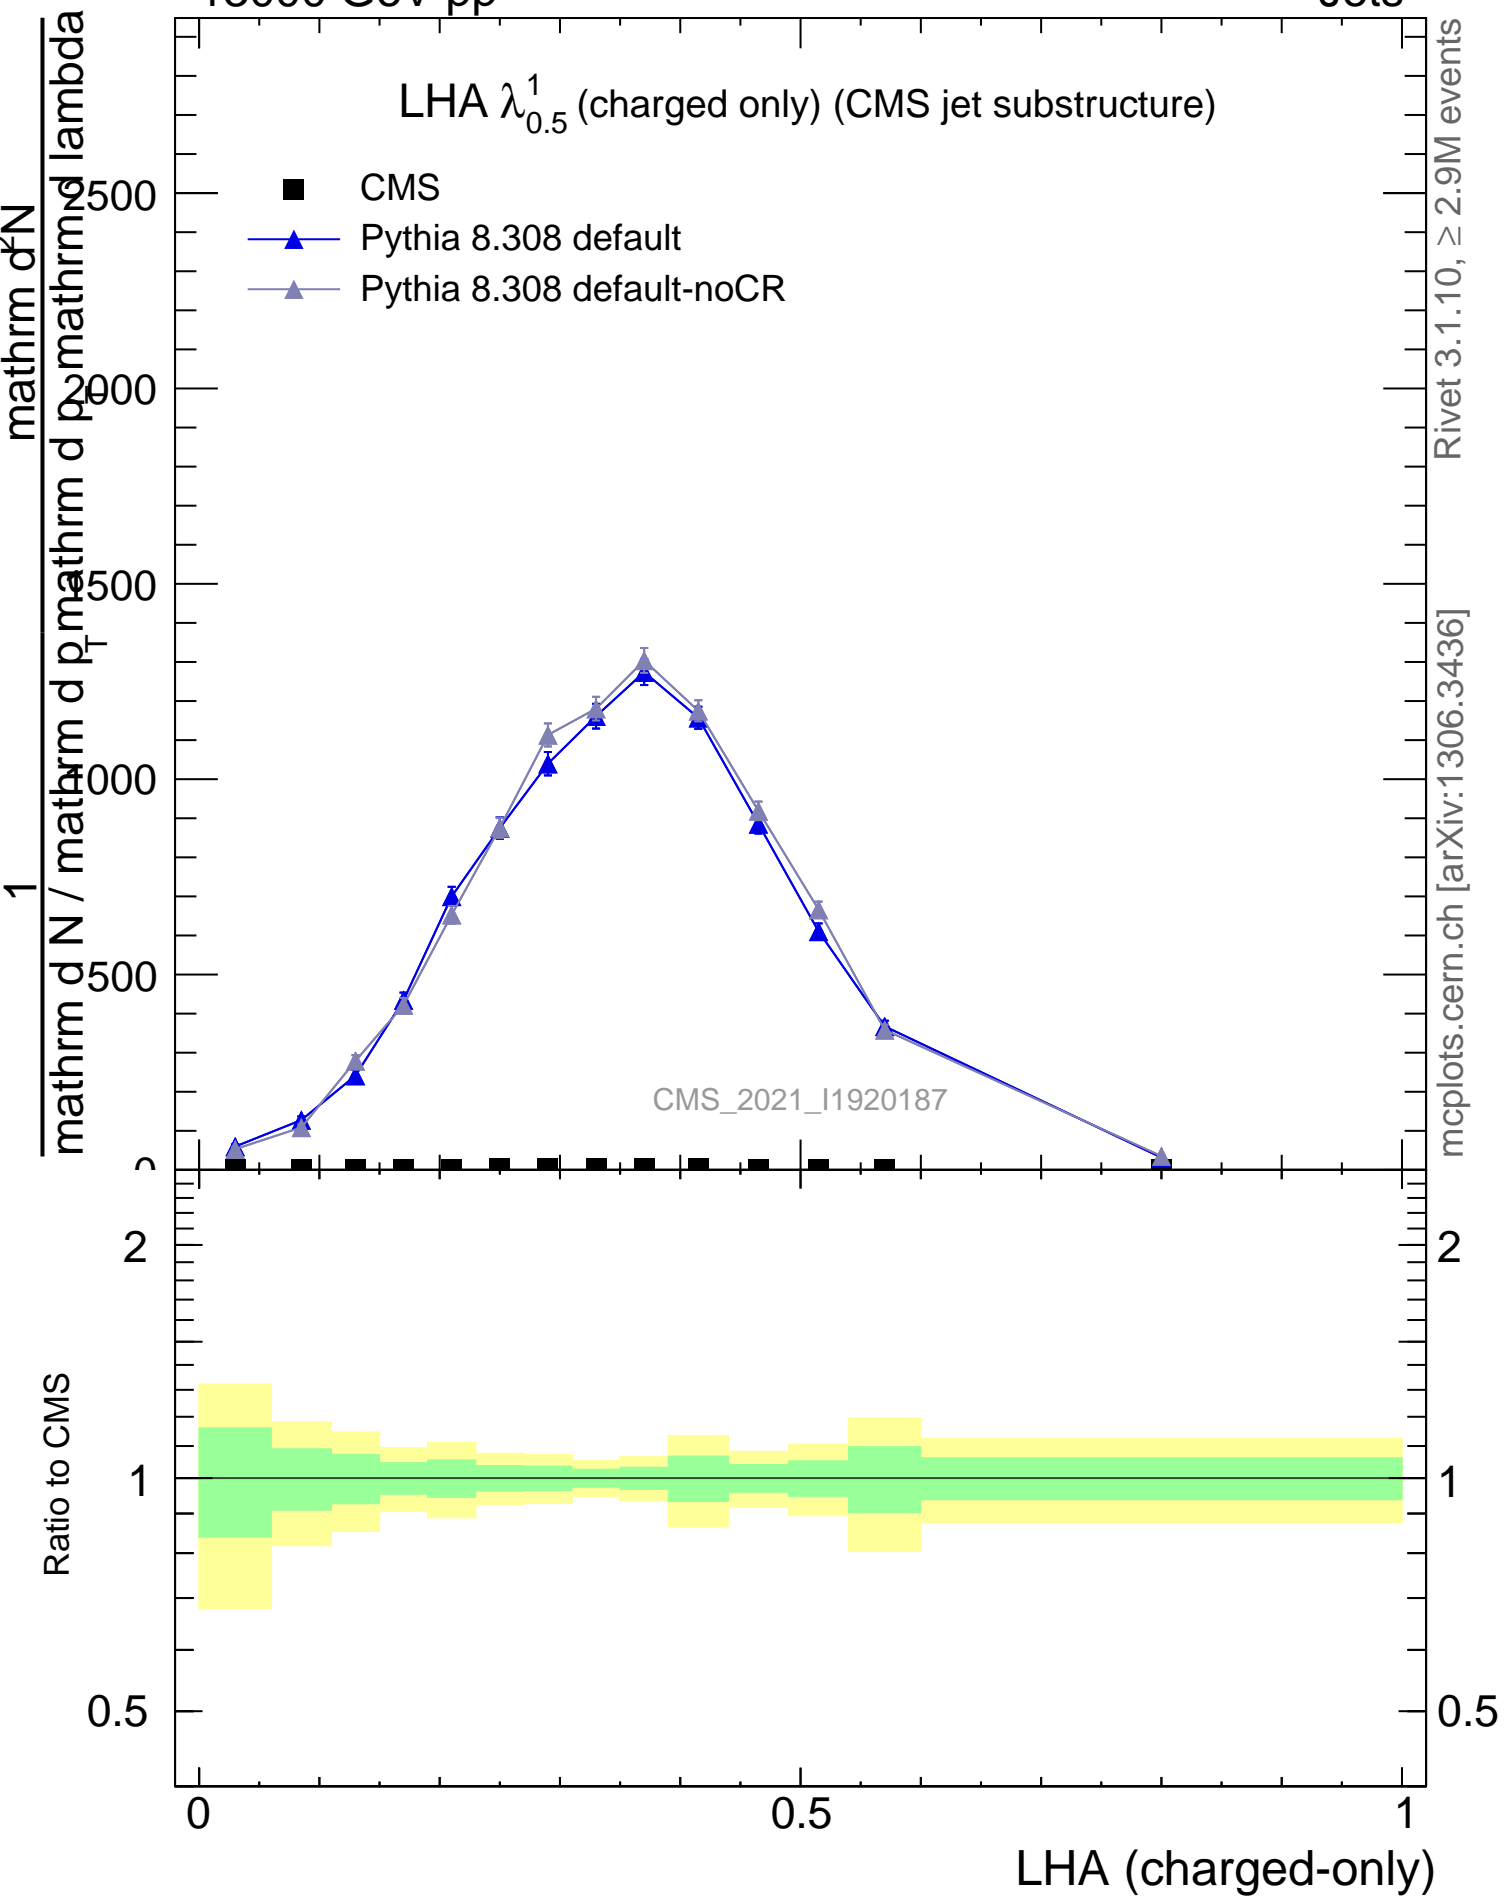

LHA  $\lambda_{0.5}^1$  (charged only) (CMS jet substructure)

- CMS
- ▲ Pythia 8.308 default
- ▲ Pythia 8.308 default-noCR

CMS\_2021\_I1920187

mcplots.cern.ch [arXiv:1306.3436]