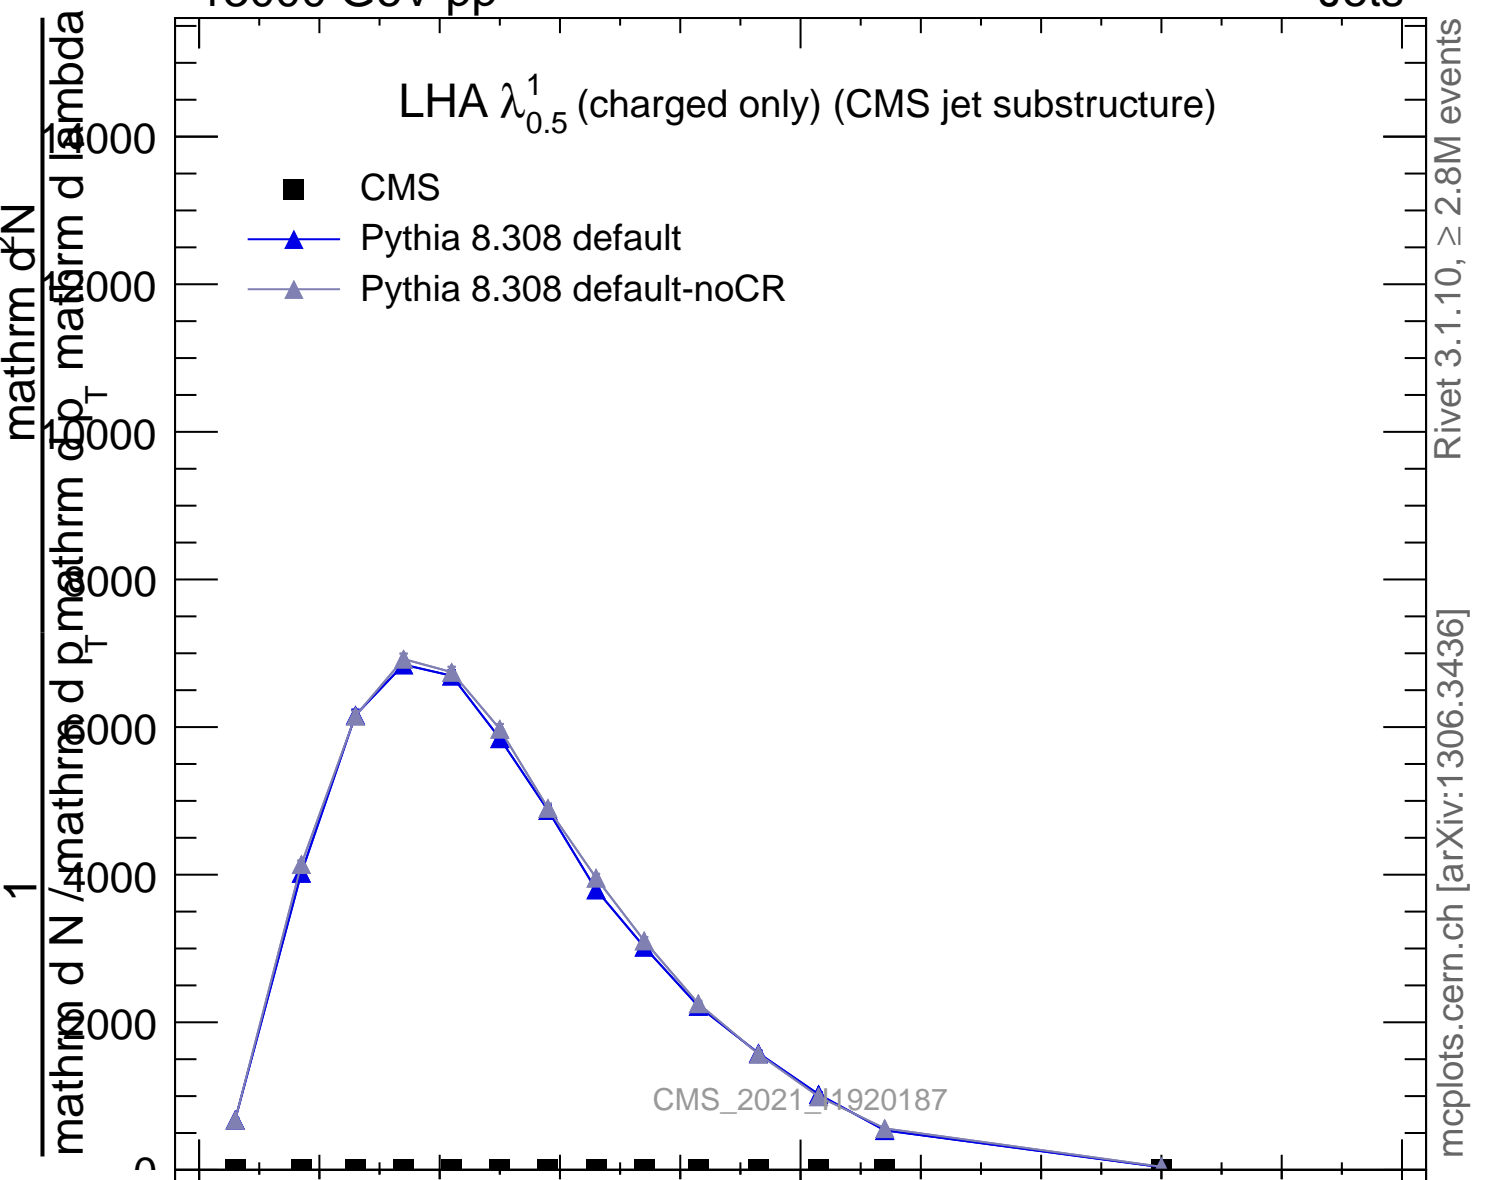

LHA $\lambda_{0.5}^1$ (charged only) (CMS jet substructure)

- CMS
- ▲ Pythia 8.308 default
- ▲ Pythia 8.308 default-noCR

Rivet 3.1.10, $\geq 2.8M$ events
mcplots.cern.ch [arXiv:1306.3436]