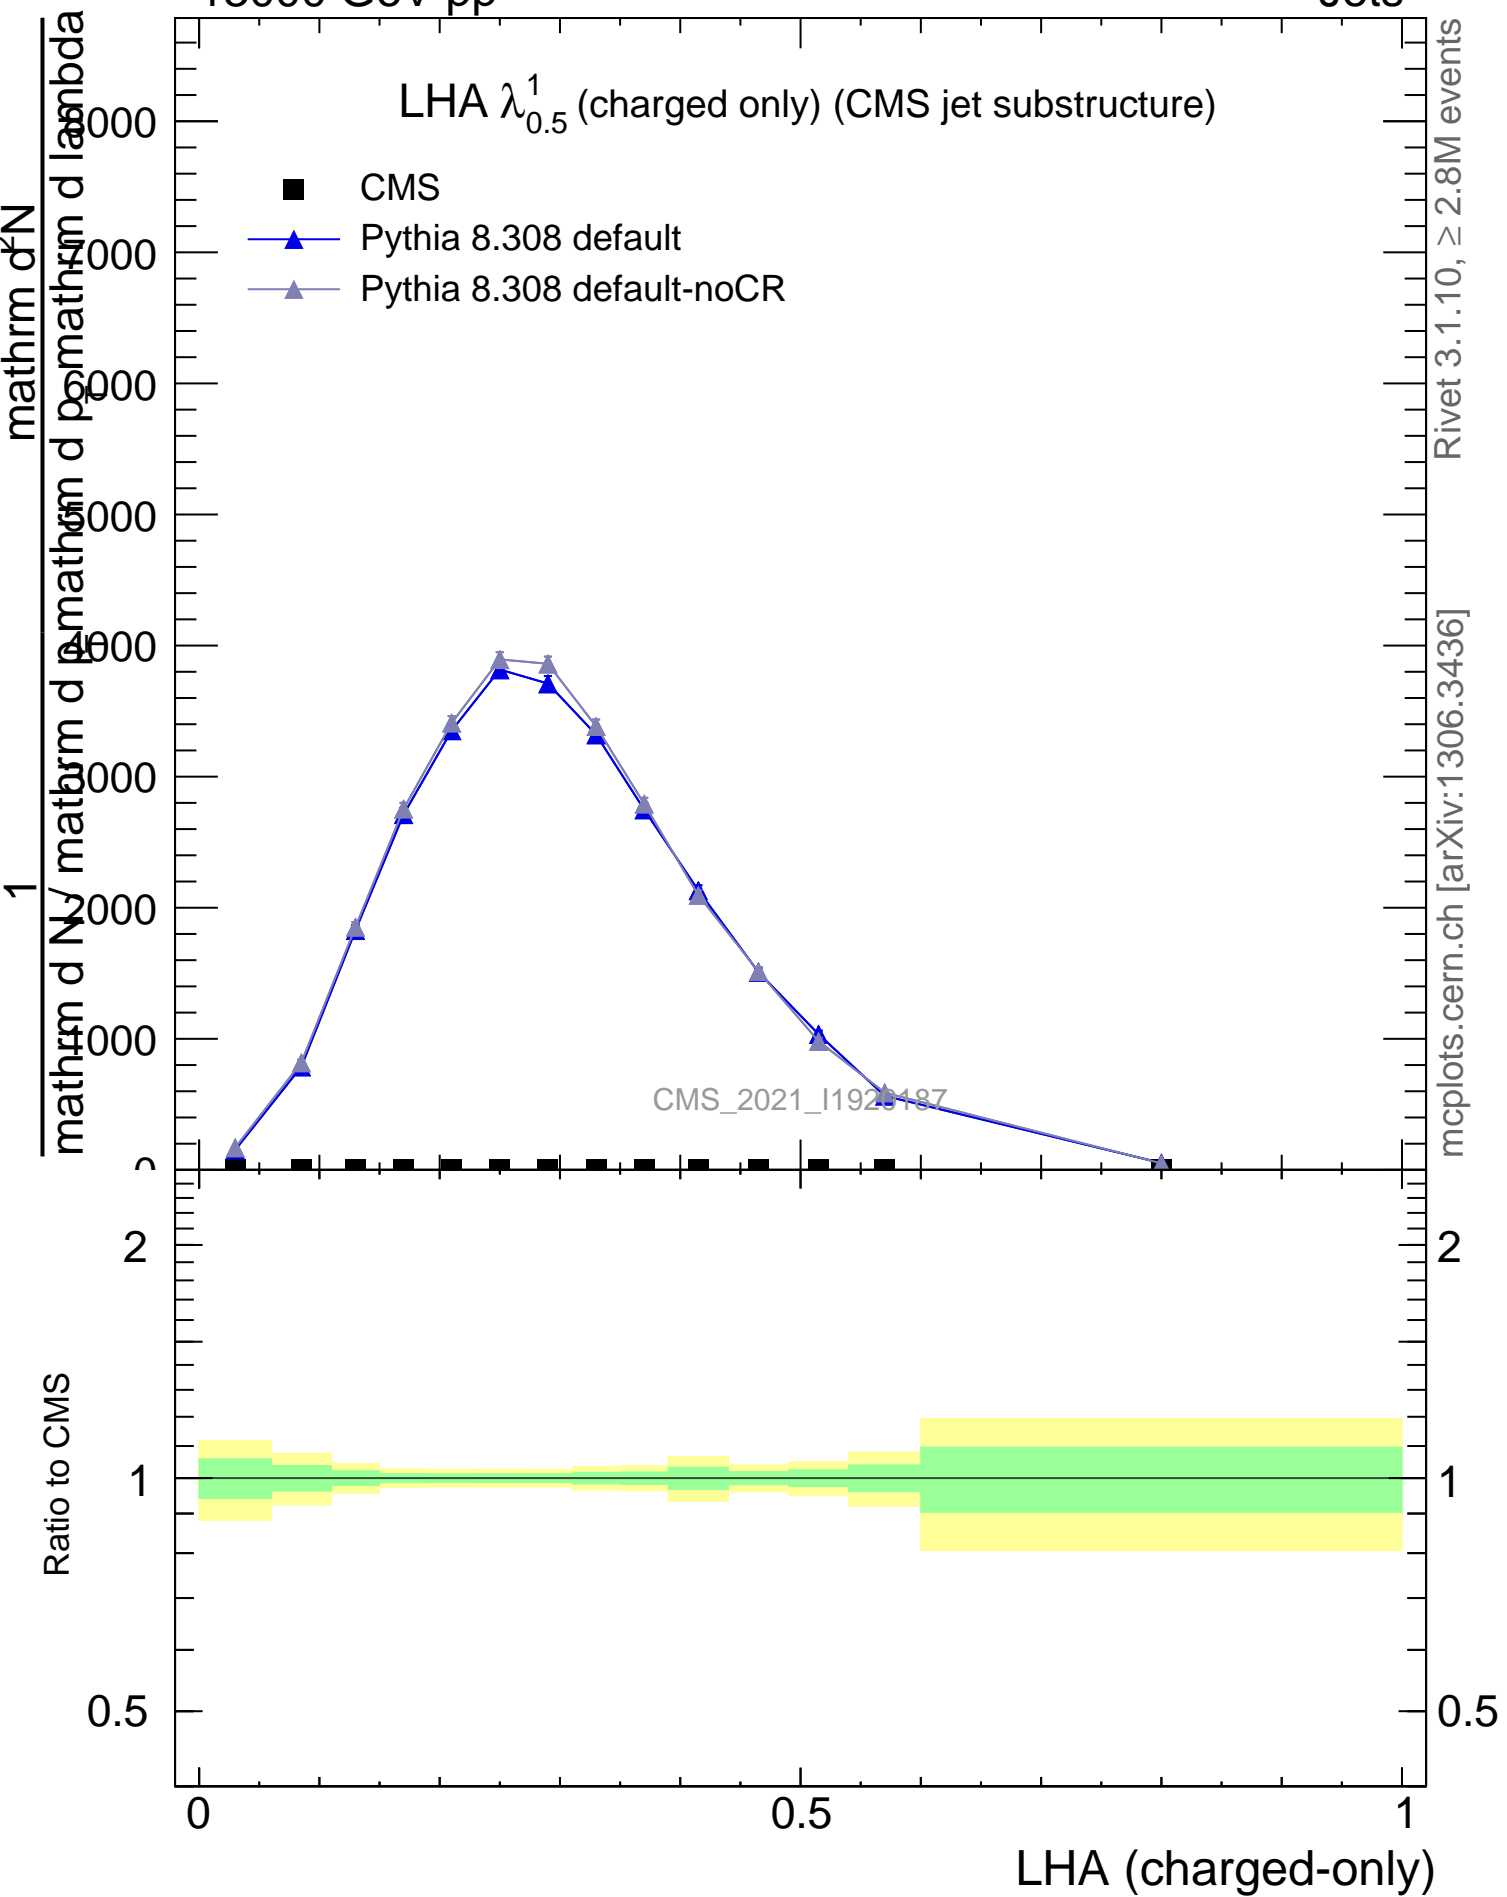

LHA $\lambda_{0.5}^1$ (charged only) (CMS jet substructure)

- CMS
- ▲ Pythia 8.308 default
- ▲ Pythia 8.308 default-noCR

CMS_2021_I1928487

mcplots.cern.ch [arXiv:1306.3436]

Rivet 3.1.10, >= 2.8M events