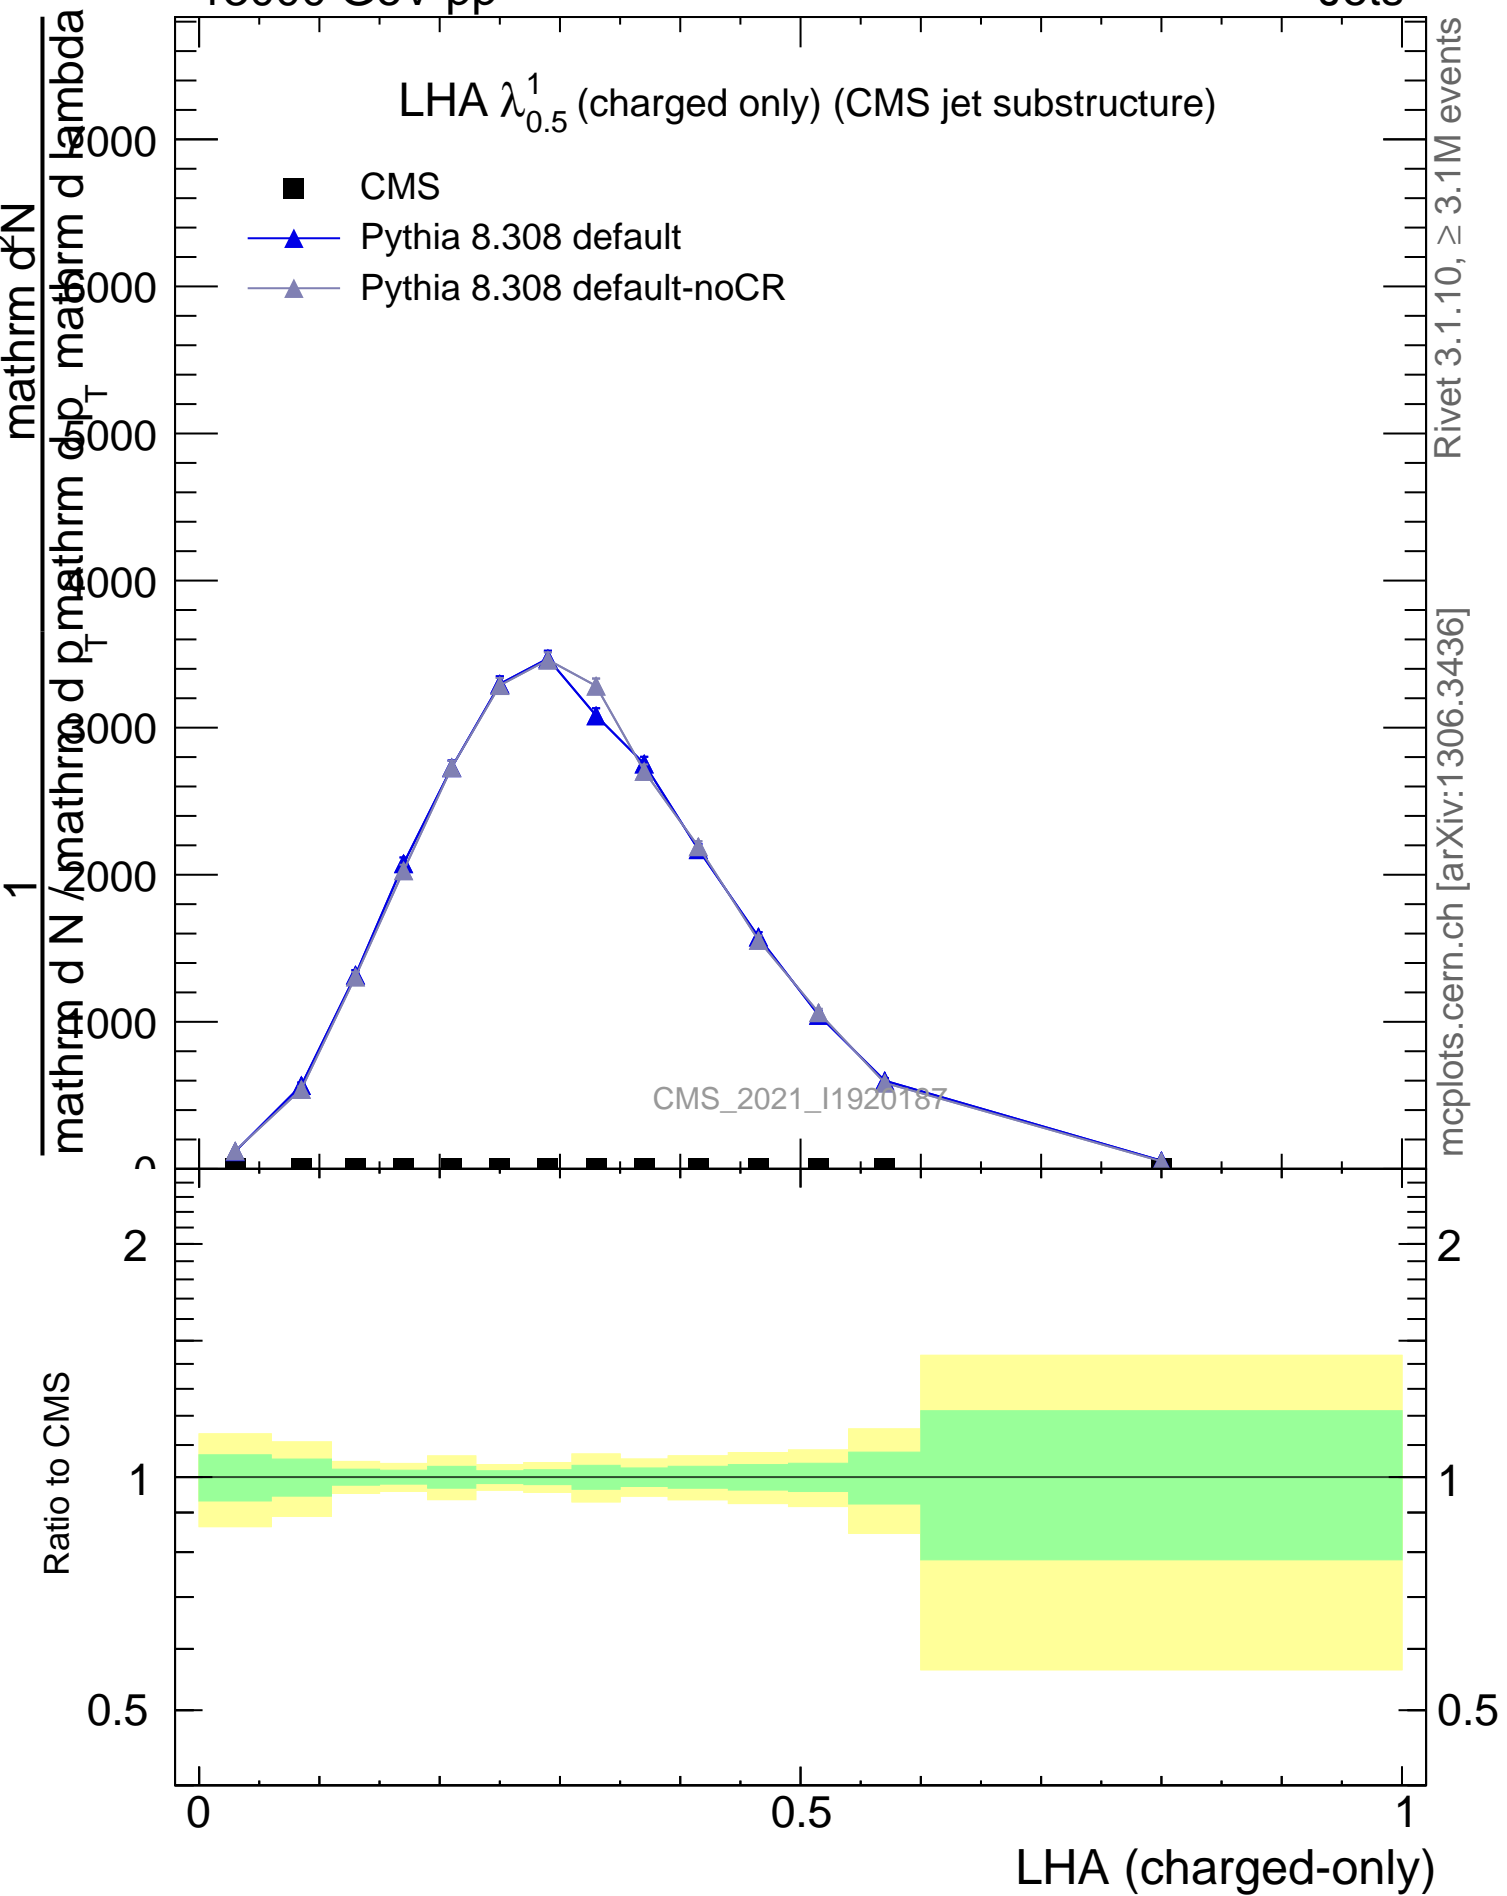

LHA $\lambda_{0.5}^1$ (charged only) (CMS jet substructure)

- CMS
- ▲ Pythia 8.308 default
- ▲ Pythia 8.308 default-noCR

Rivet 3.1.10, $\geq 3.1M$ events
mcplots.cern.ch [arXiv:1306.3436]

CMS_2021_I1920187