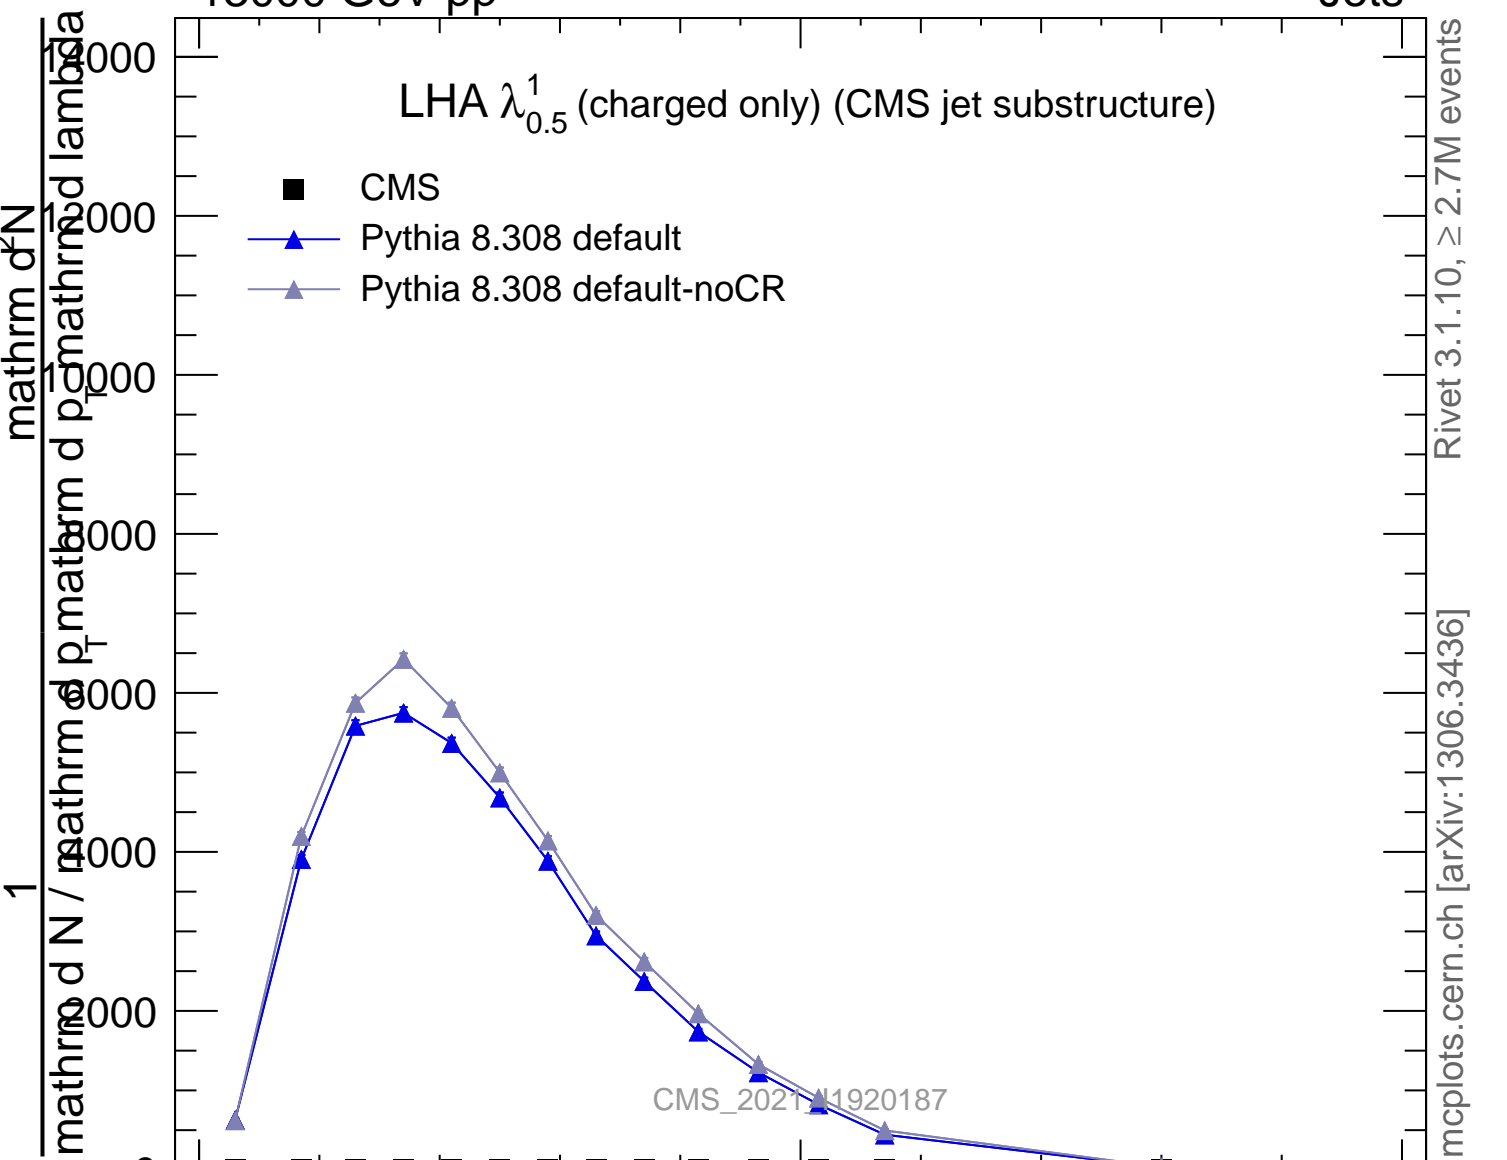

LHA $\lambda_{0.5}^1$ (charged only) (CMS jet substructure)

- CMS
- ▲ Pythia 8.308 default
- ▲ Pythia 8.308 default-noCR

Rivet 3.1.10, $\geq 2.7M$ events
mcplots.cern.ch [arXiv:1306.3436]