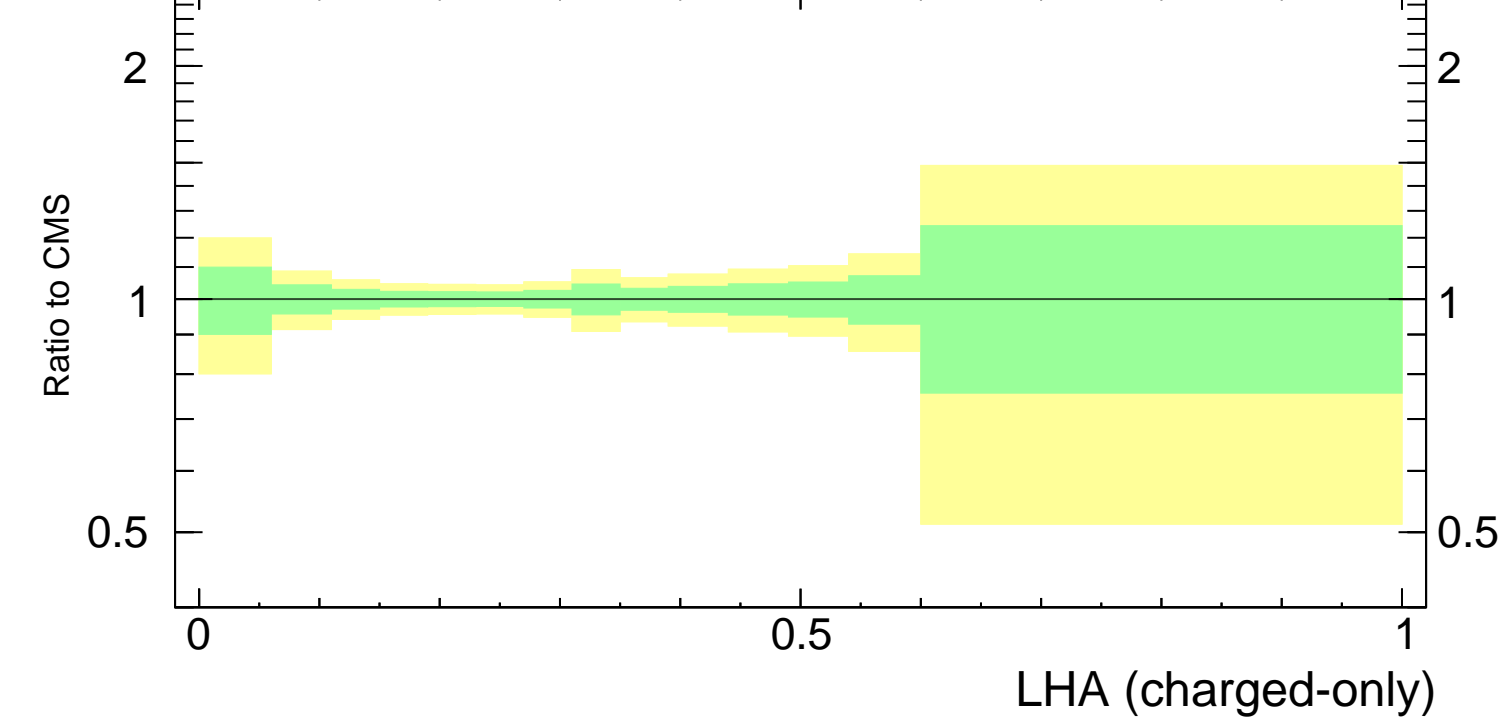

LHA  $\lambda_{0.5}^1$  (charged only) (CMS jet substructure)

- CMS
- ▲ Pythia 8.308 default
- ▲ Pythia 8.308 default-noCR

Rivet 3.1.10,  $\geq 3.1M$  events  
mcplots.cern.ch [arXiv:1306.3436]