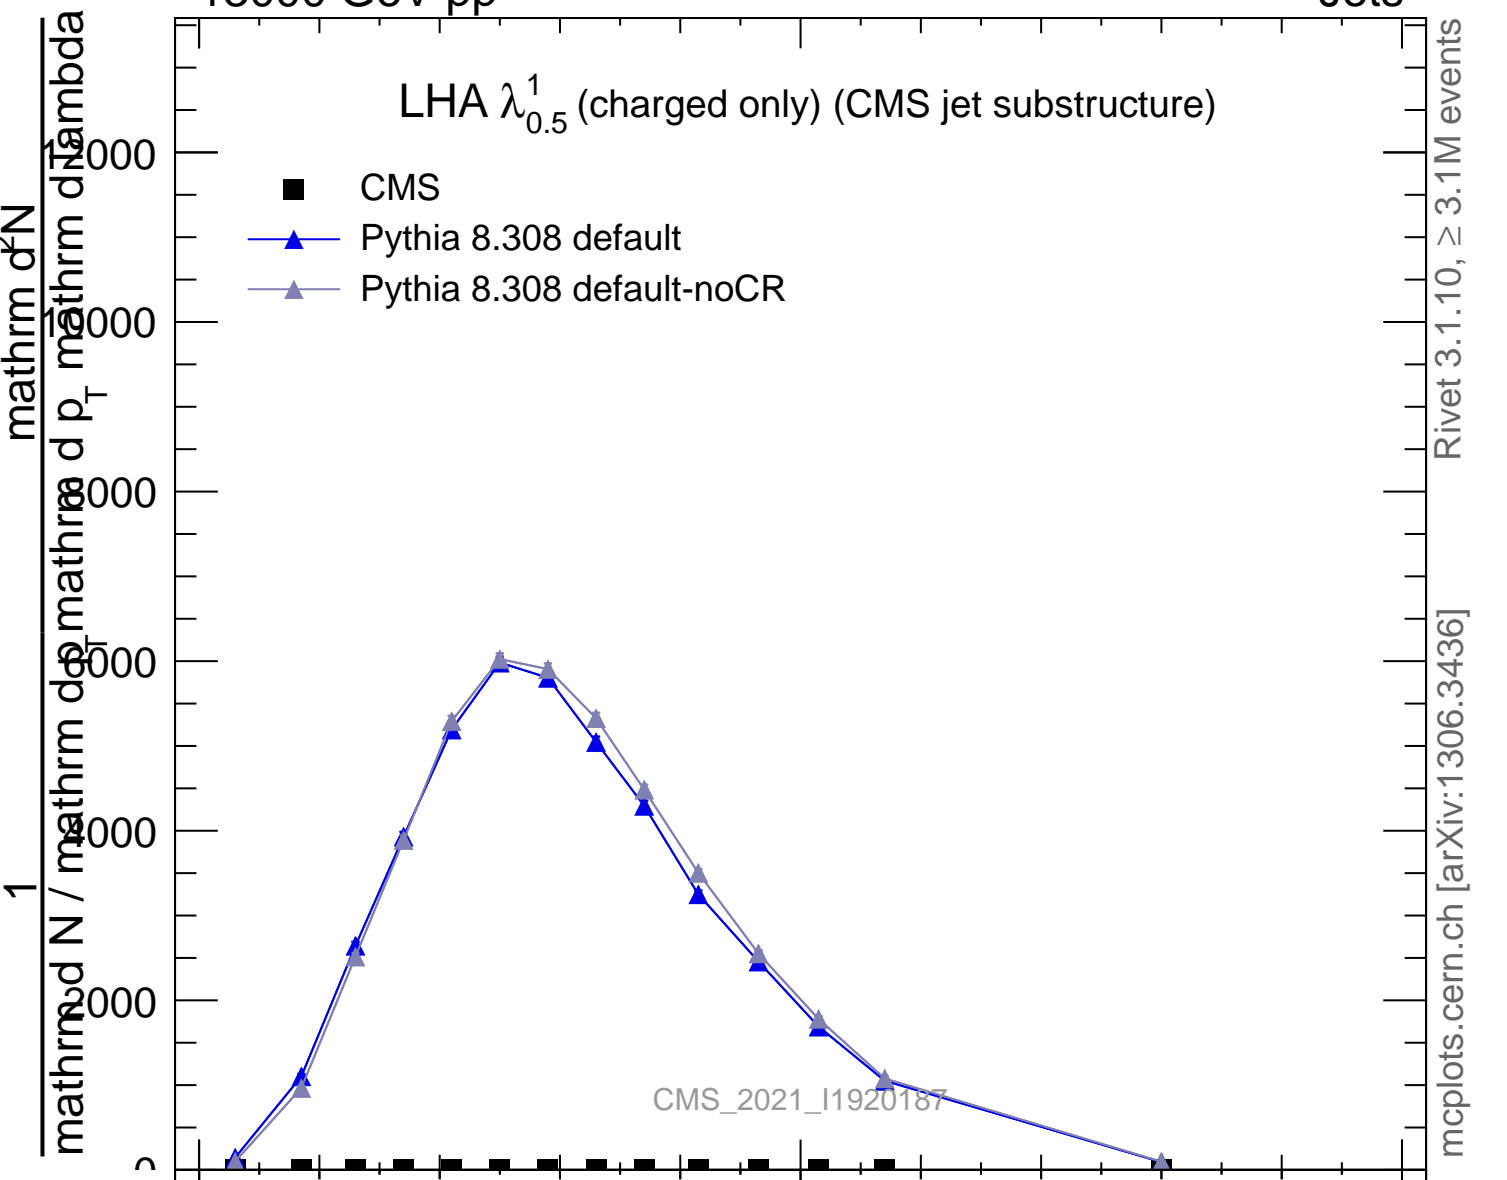

LHA  $\lambda_{0.5}^1$  (charged only) (CMS jet substructure)

- CMS
- ▲ Pythia 8.308 default
- ▲ Pythia 8.308 default-noCR

Rivet 3.1.10,  $\geq 3.1M$  events  
mcplots.cern.ch [arXiv:1306.3436]