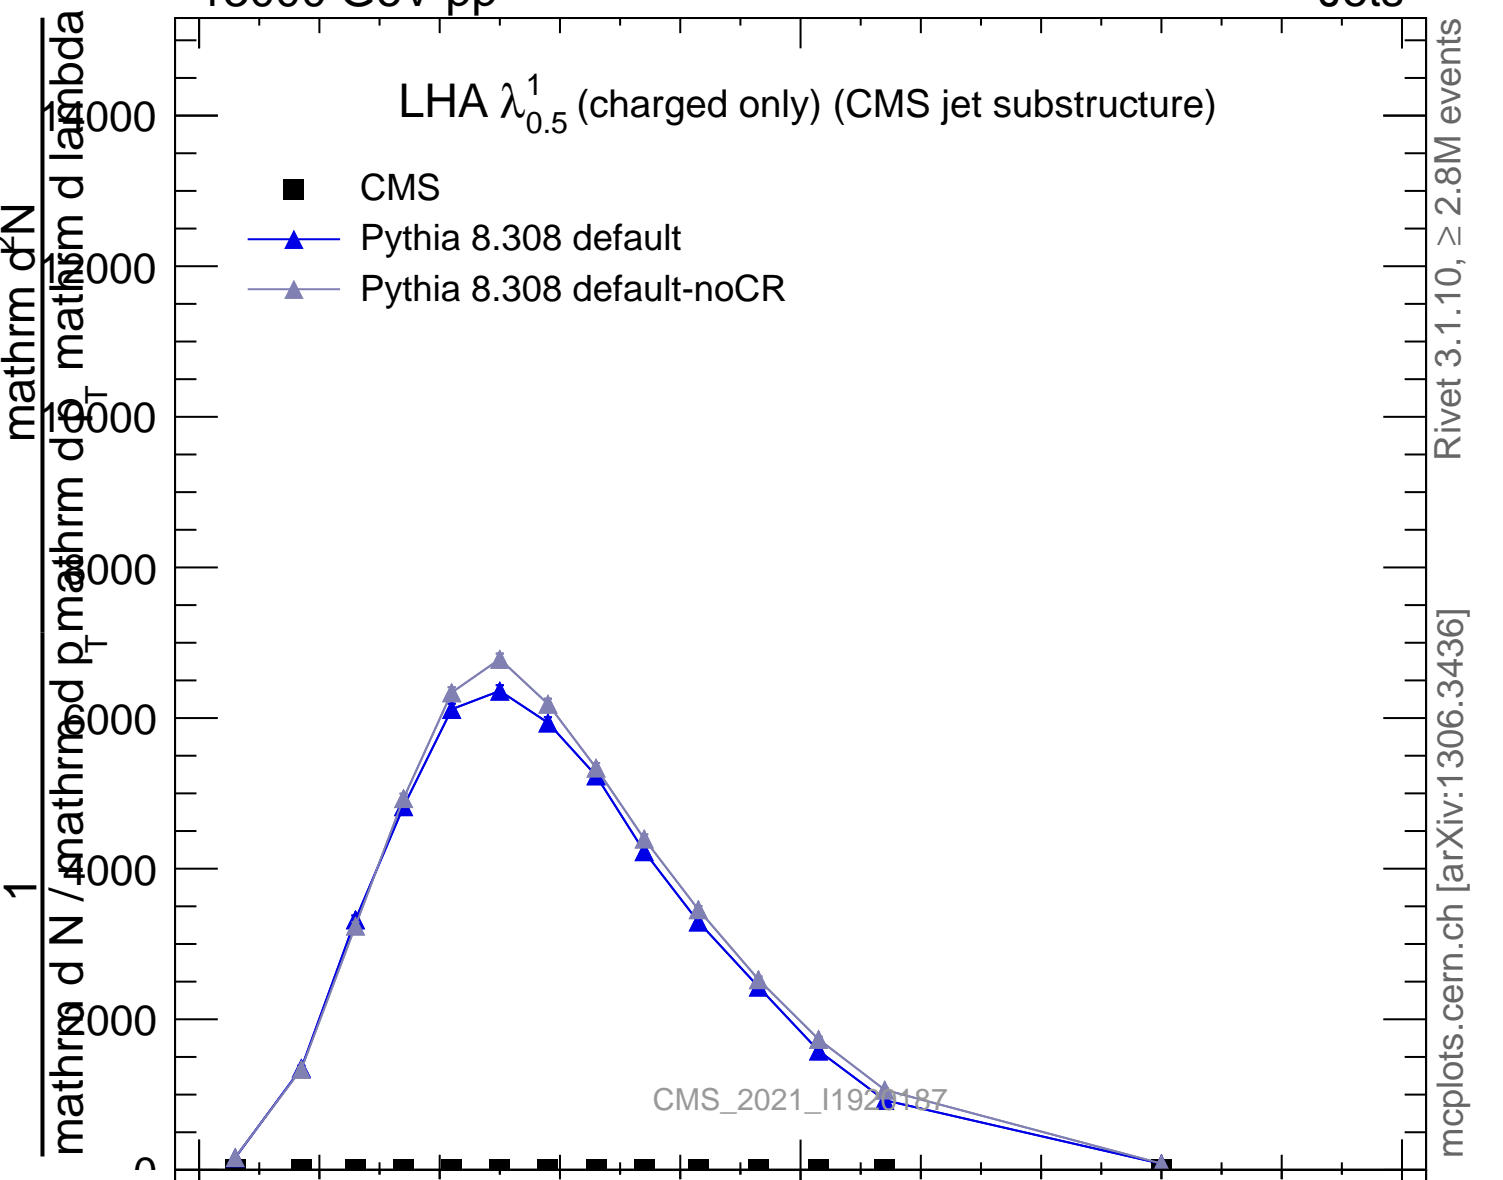

LHA $\lambda_{0.5}^1$ (charged only) (CMS jet substructure)

- CMS
- ▲ Pythia 8.308 default
- ▲ Pythia 8.308 default-noCR

Rivet 3.1.10, $\geq 2.8M$ events
mcplots.cern.ch [arXiv:1306.3436]