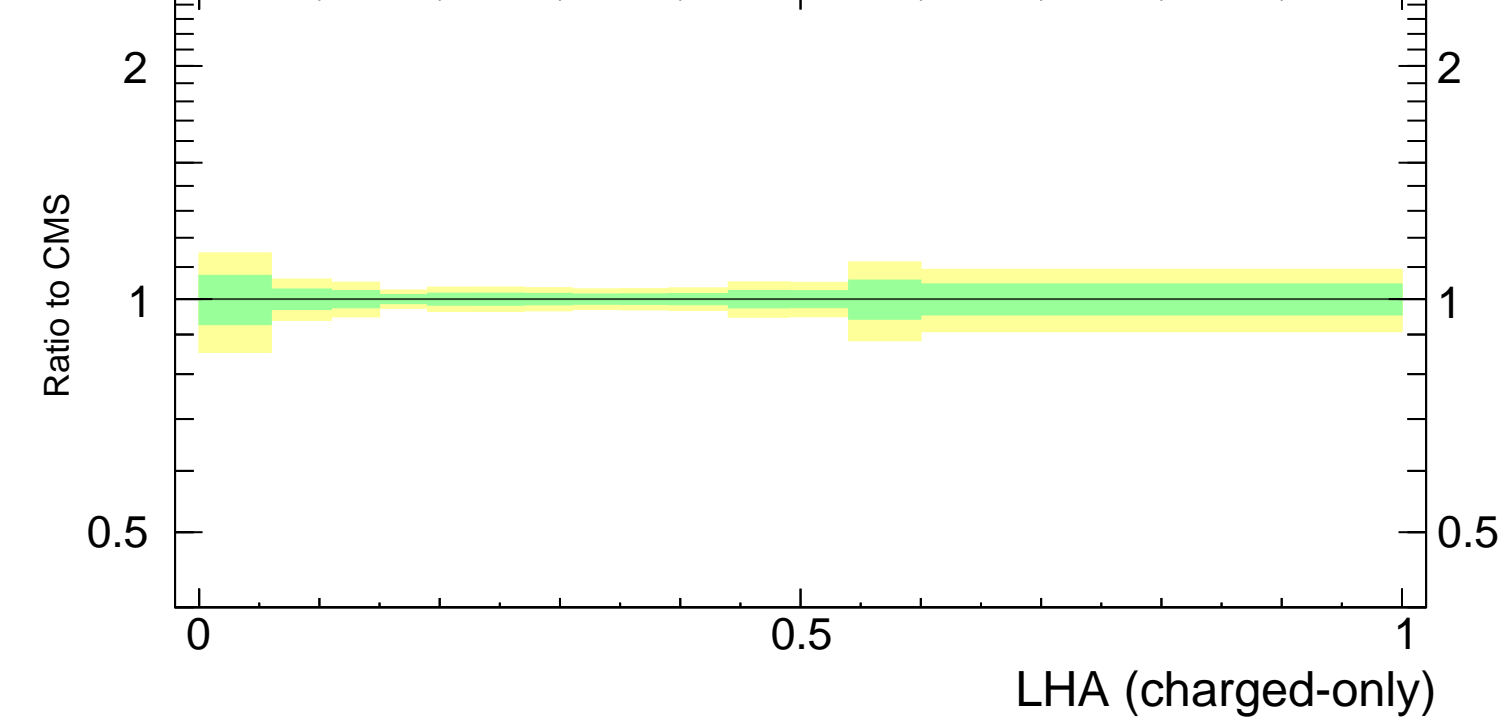

LHA $\lambda_{0.5}^1$ (charged only) (CMS jet substructure)

- CMS
- ▲ Pythia 8.308 default
- ▲ Pythia 8.308 default-noCR

Rivet 3.1.10, $\geq 2.8M$ events
mcplots.cern.ch [arXiv:1306.3436]