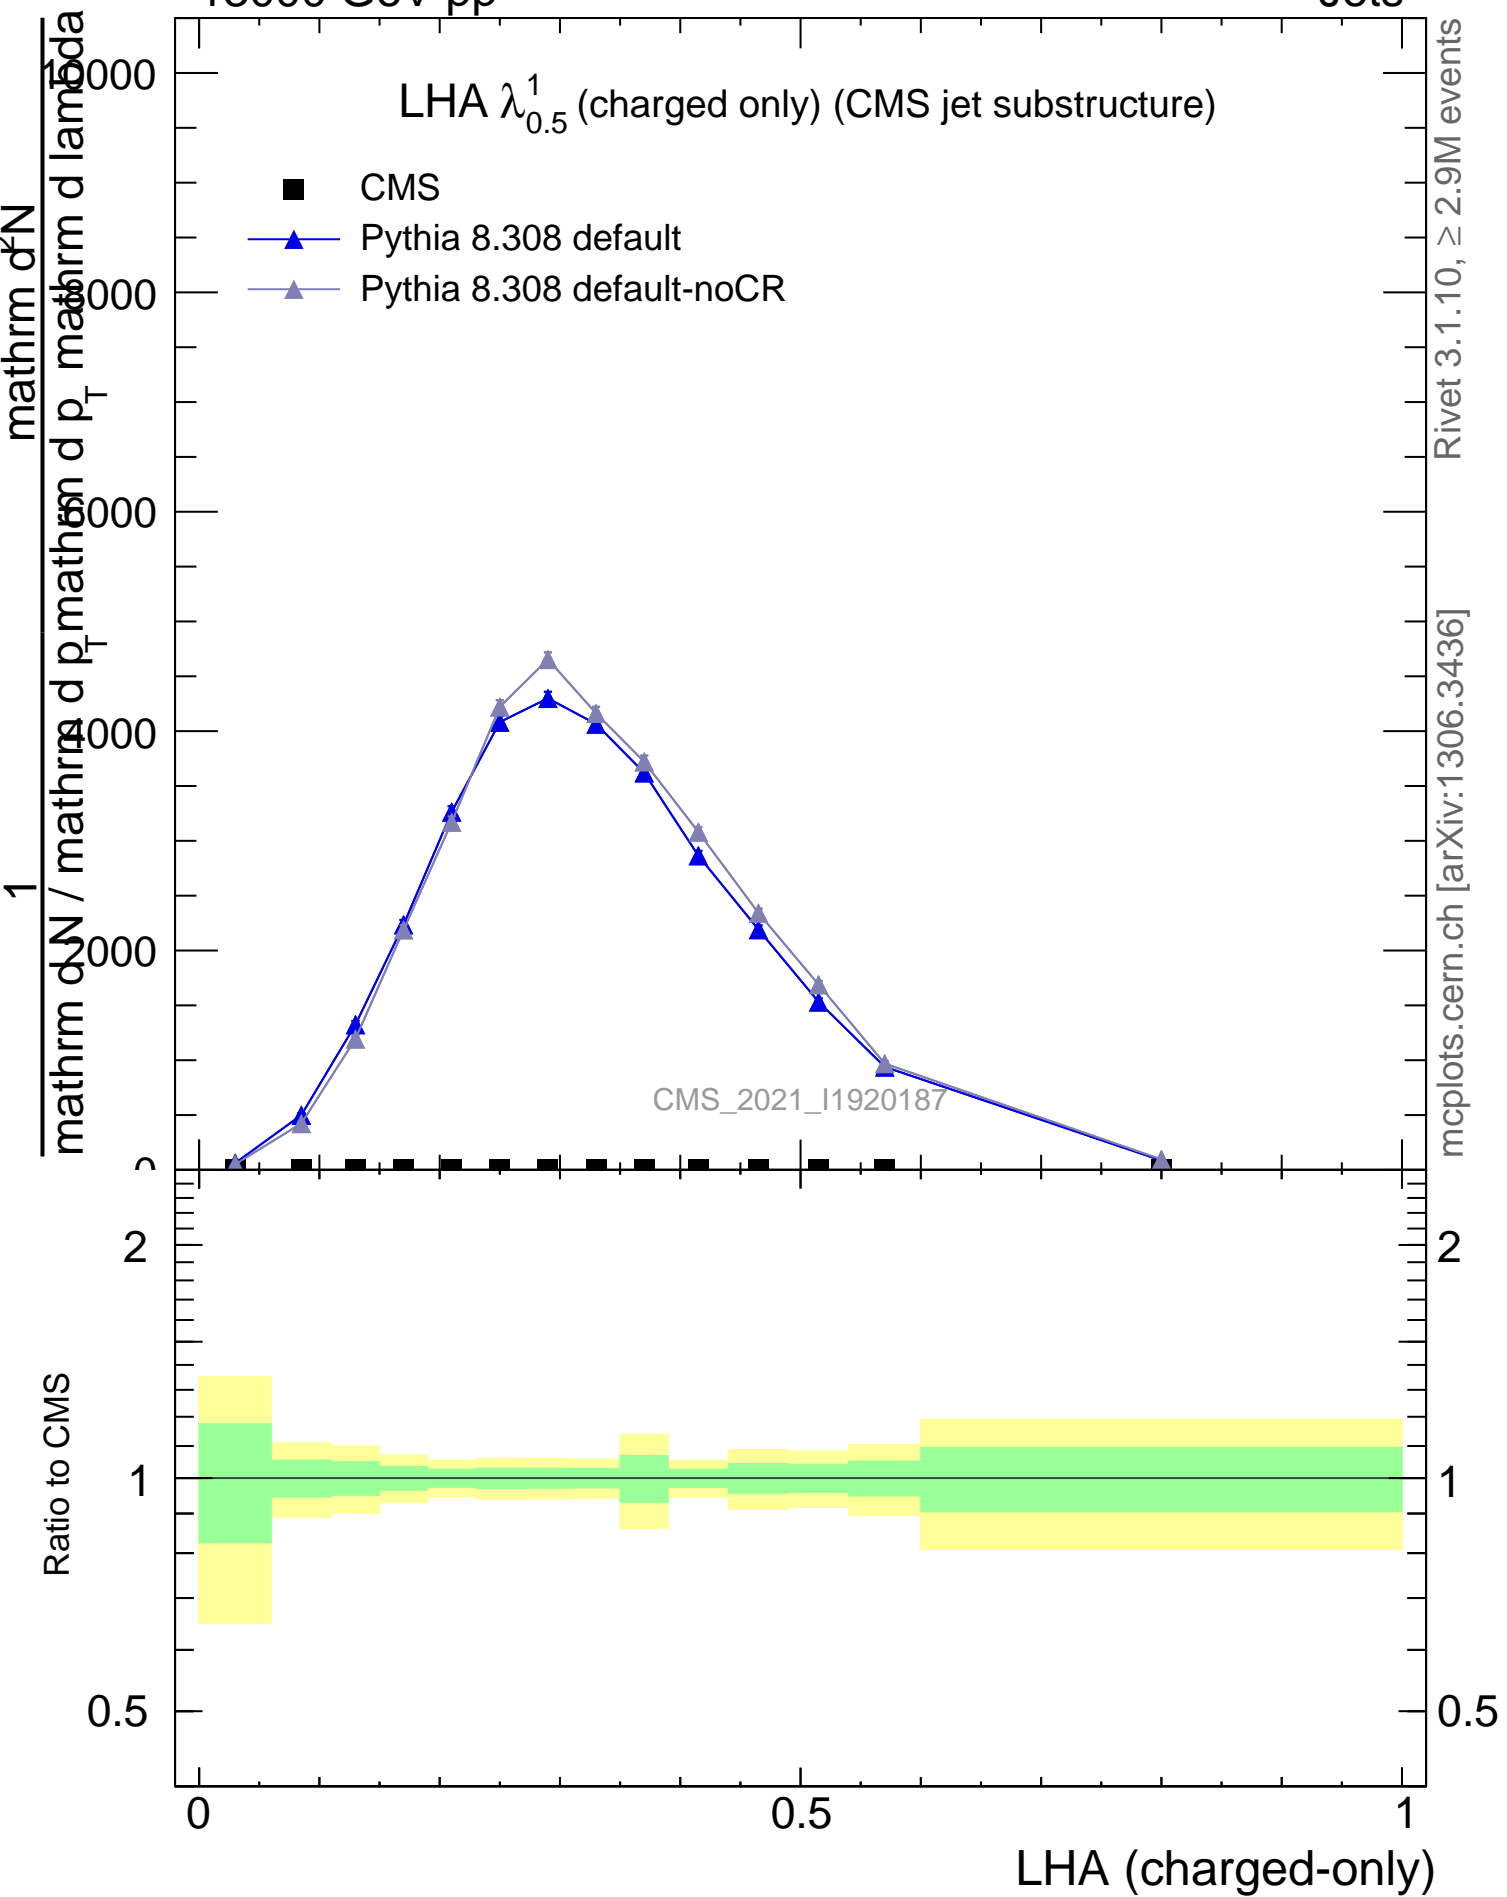

LHA  $\lambda_{0.5}^1$  (charged only) (CMS jet substructure)

- CMS
- ▲ Pythia 8.308 default
- ▲ Pythia 8.308 default-noCR

Rivet 3.1.10,  $\geq 2.9M$  events  
mcplots.cern.ch [arXiv:1306.3436]

CMS\_2021\_I1920187