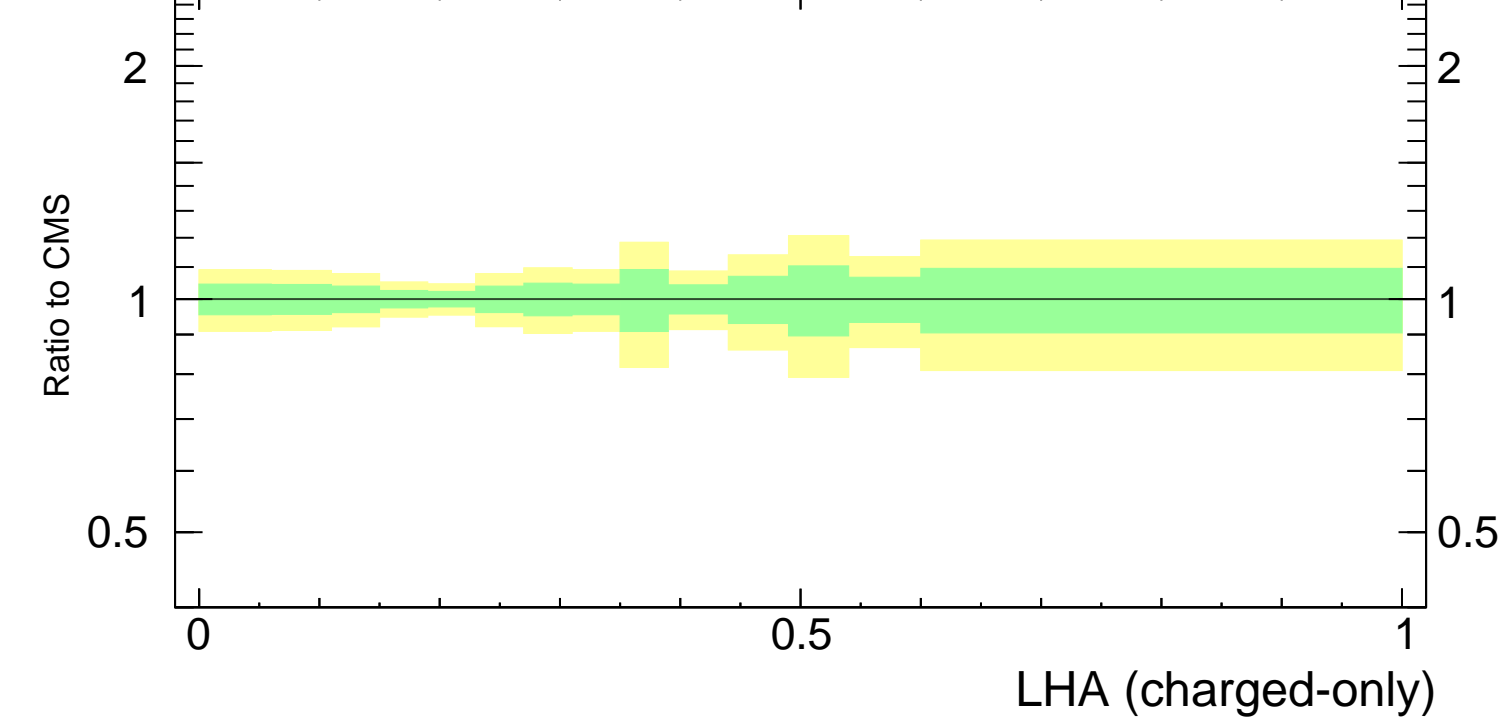

LHA $\lambda_{0.5}^1$ (charged only) (CMS jet substructure)

- CMS
- ▲ Pythia 8.308 default

CMS_2021_11920187

Rivet 3.1.10, 2.9M events
mcplots.cern.ch [arXiv:1306.3436]