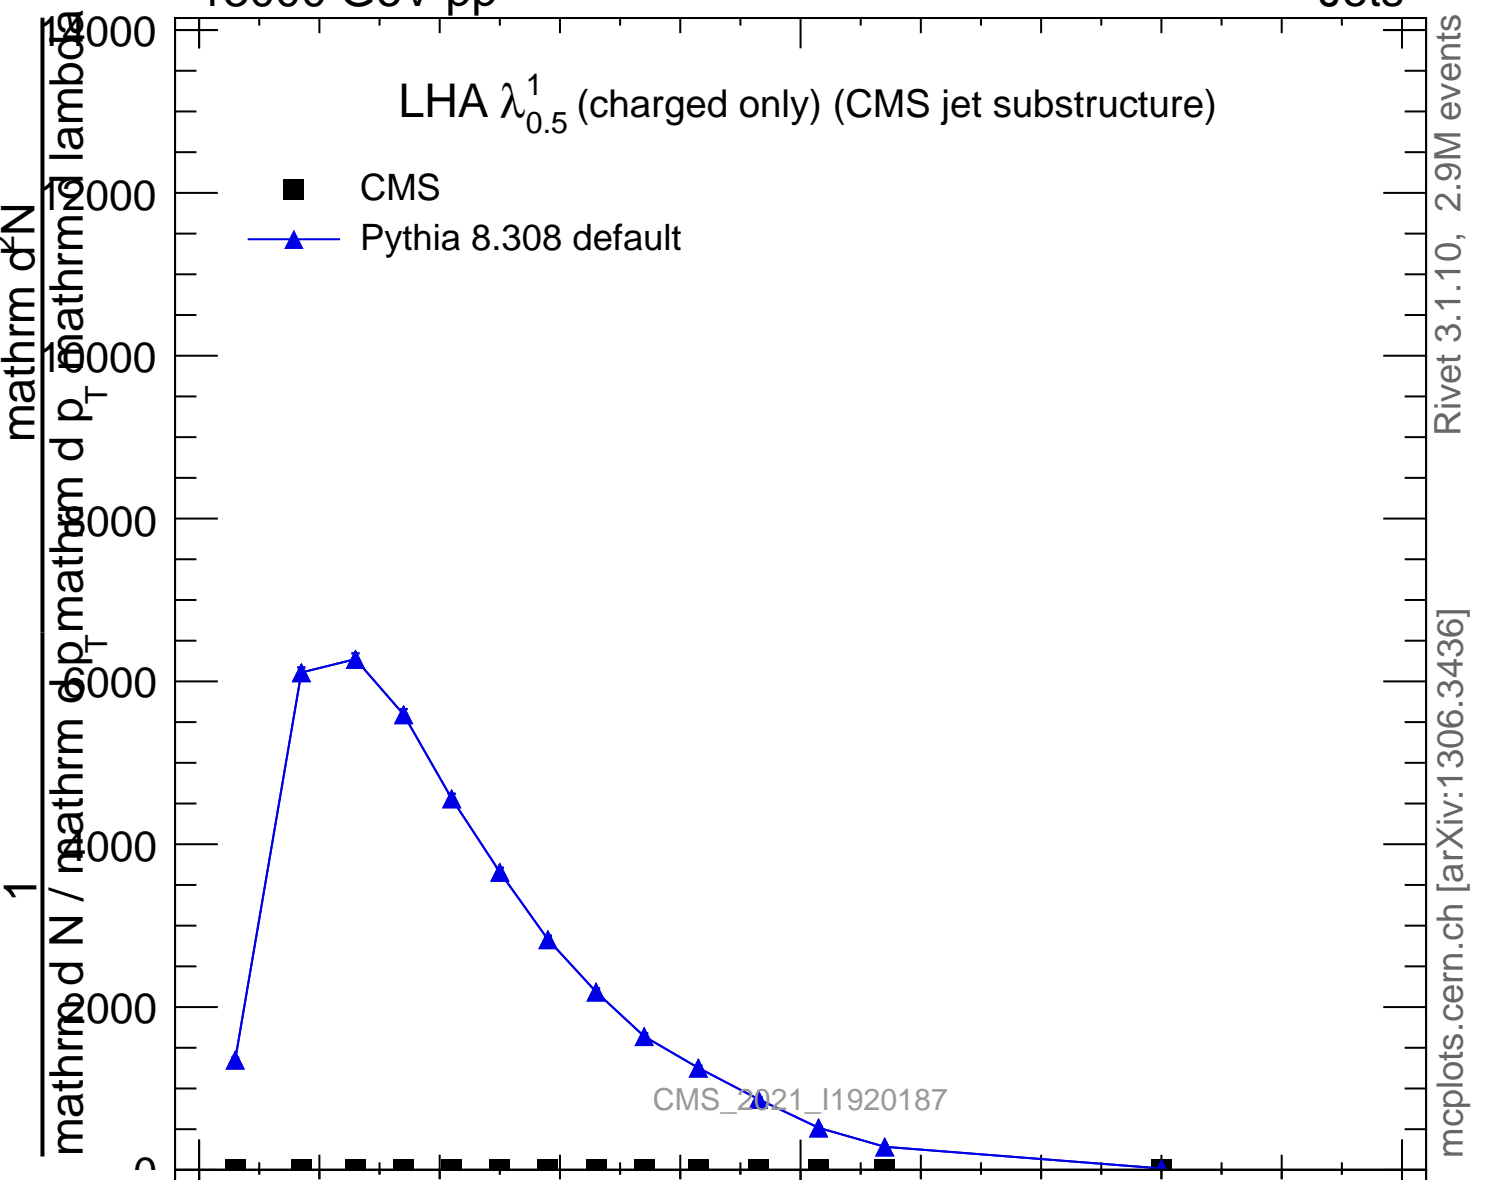

LHA $\lambda_{0.5}^1$ (charged only) (CMS jet substructure)

- CMS
- ▲ Pythia 8.308 default

CMS_2021_11920187

Rivet 3.1.10, 2.9M events
mcplots.cern.ch [arXiv:1306.3436]