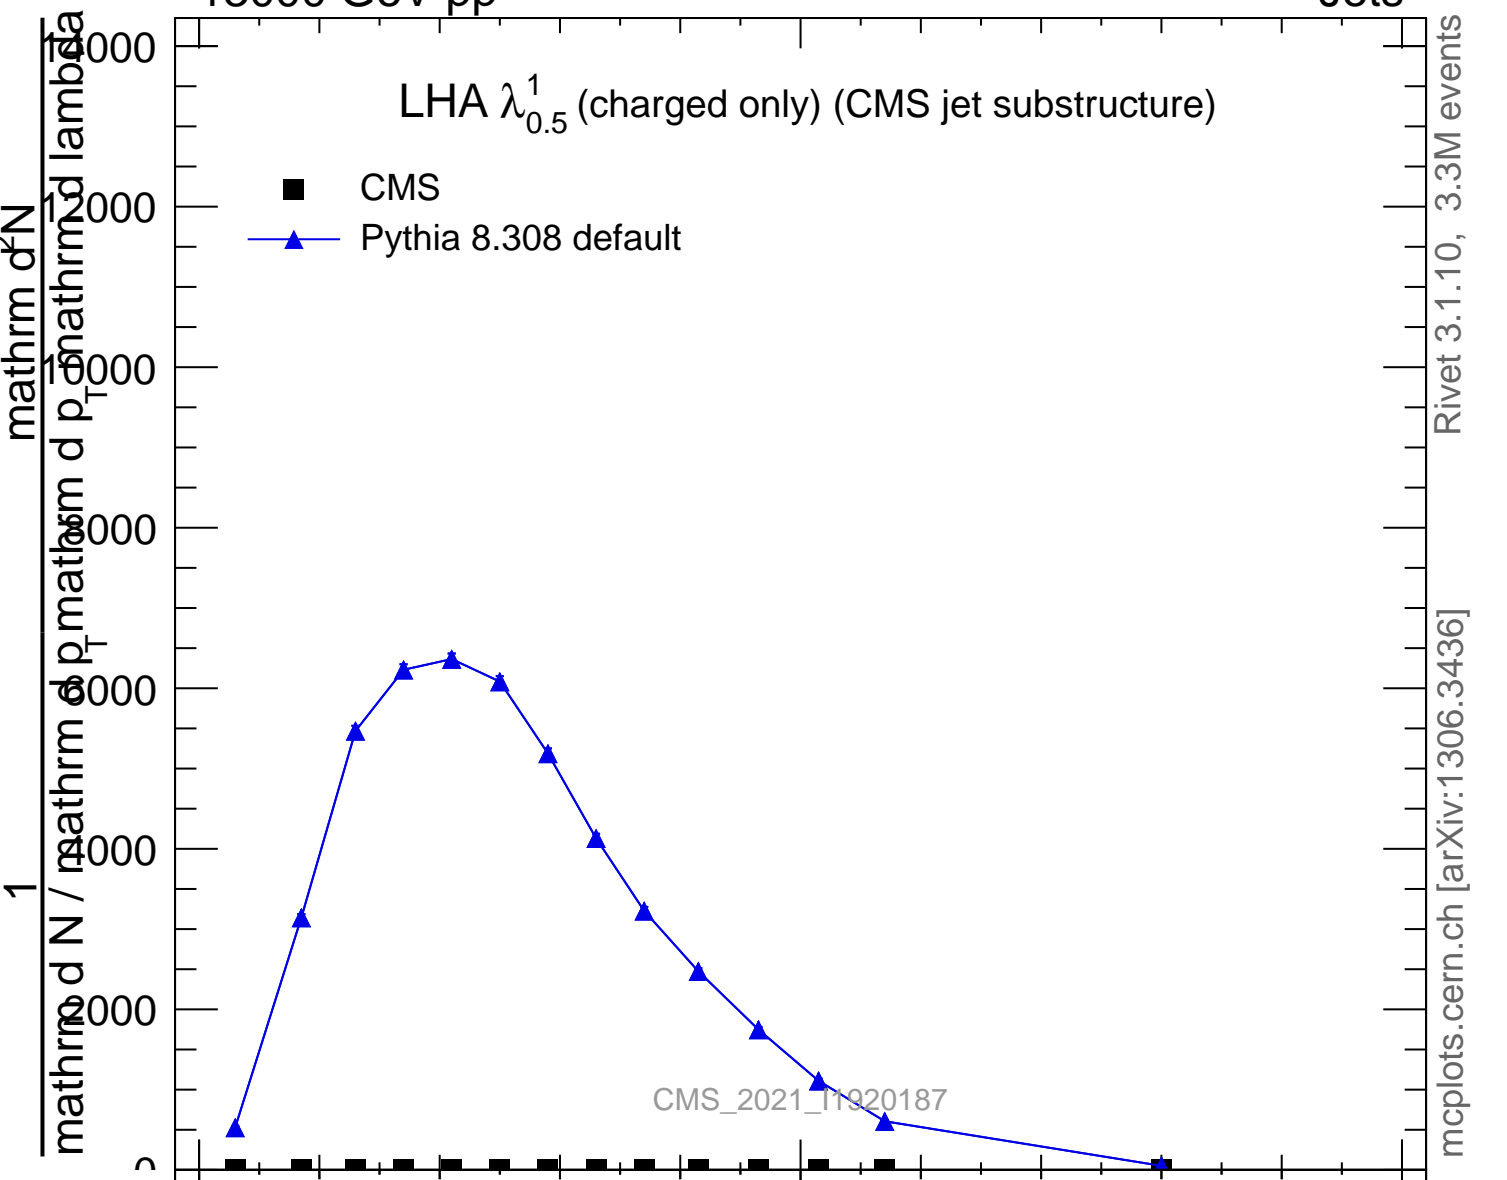

LHA $\lambda_{0.5}^1$ (charged only) (CMS jet substructure)

- CMS
- ▲ Pythia 8.308 default

Rivet 3.1.10, 3.3M events
mcplots.cern.ch [arXiv:1306.3436]