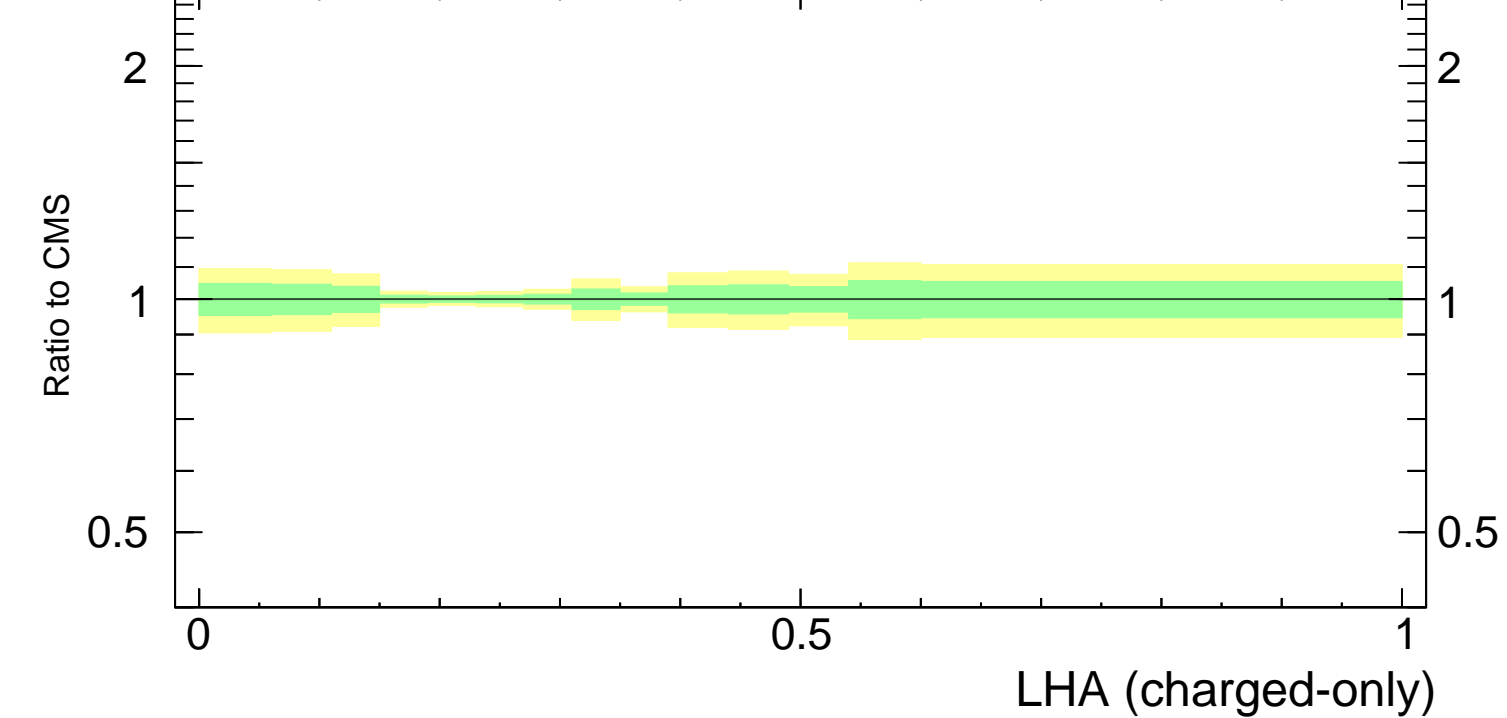

LHA $\lambda_{0.5}^1$ (charged only) (CMS jet substructure)

- CMS
- ▲ Pythia 8.308 default

Rivet 3.1.10, 3.3M events
mcplots.cern.ch [arXiv:1306.3436]