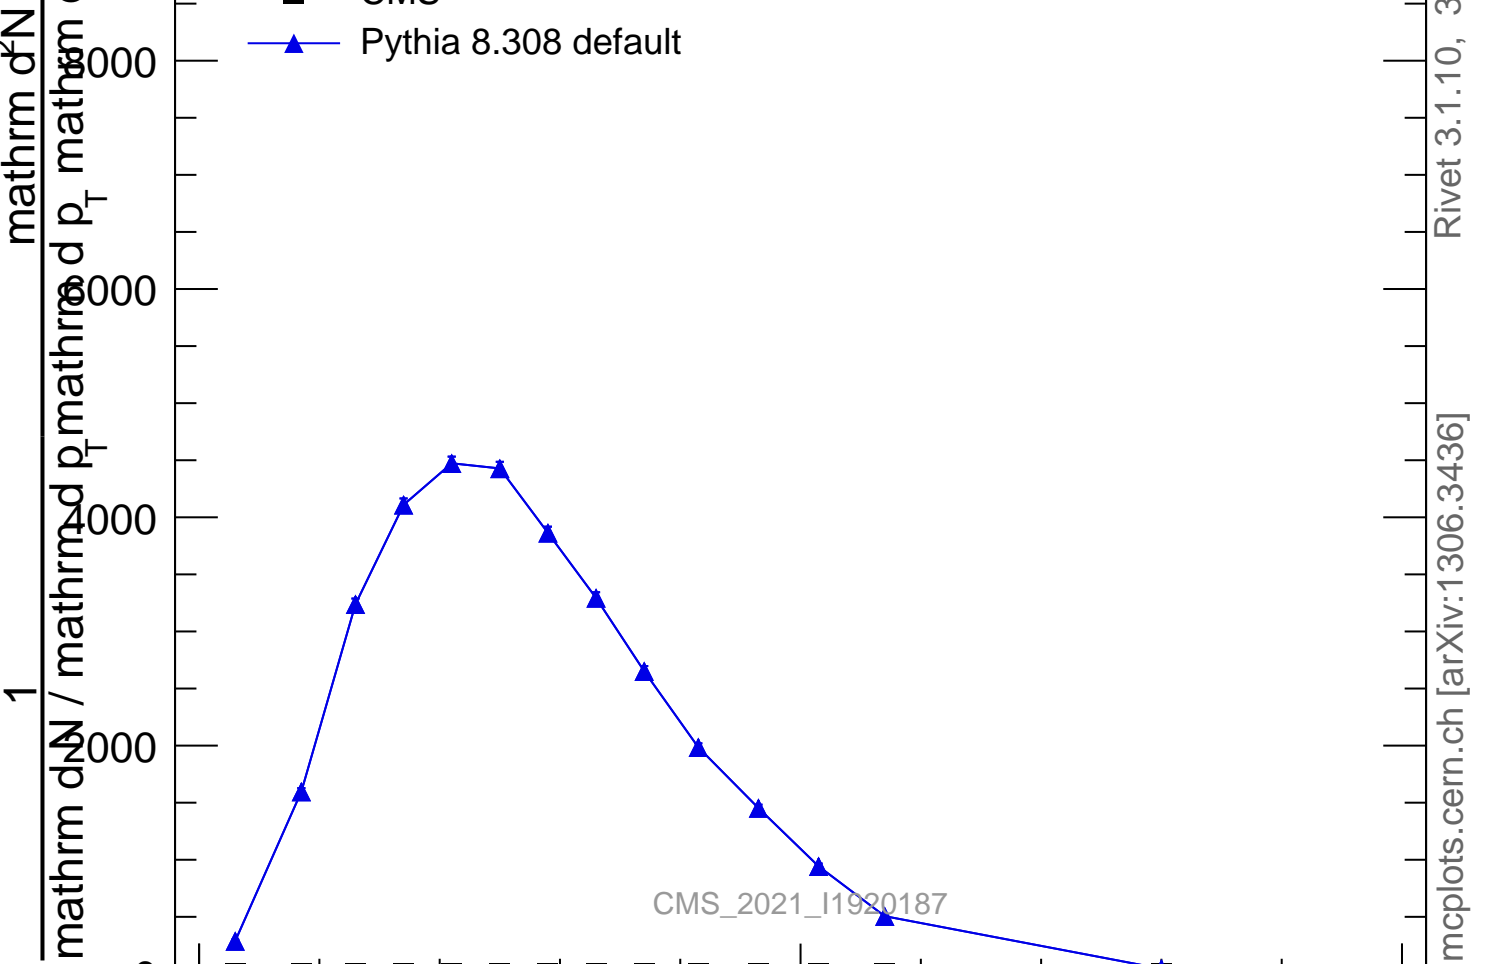

LHA $\lambda_{0.5}^1$ (charged only) (CMS jet substructure)

- CMS
- ▲ Pythia 8.308 default

CMS_2021_I1920187

Rivet 3.1.10, 3.2M events
mcplots.cern.ch [arXiv:1306.3436]