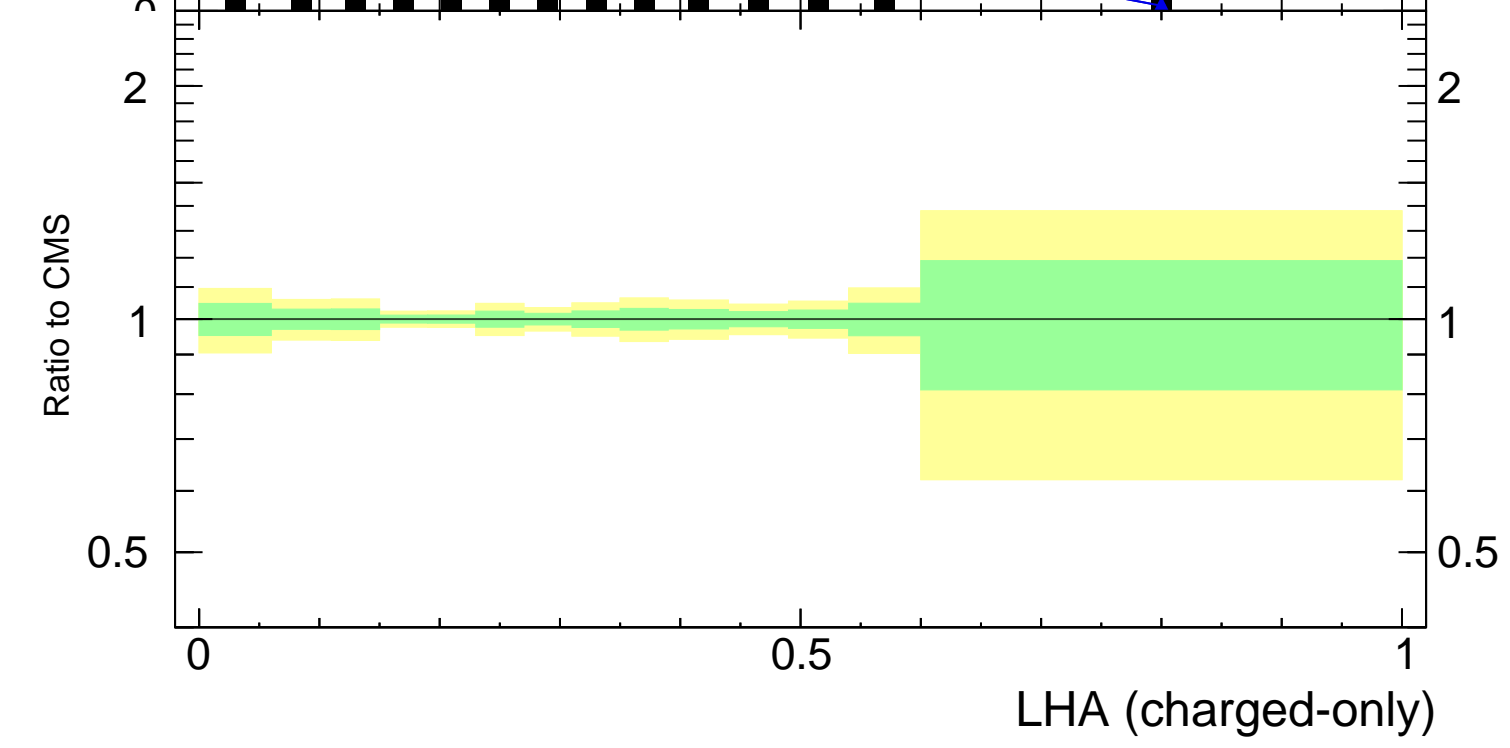

LHA $\lambda_{0.5}^1$ (charged only) (CMS jet substructure)

- CMS
- ▲ Pythia 8.308 default

CMS_2021_I1920187

Rivet 3.1.10, 3.2M events
mcplots.cern.ch [arXiv:1306.3436]