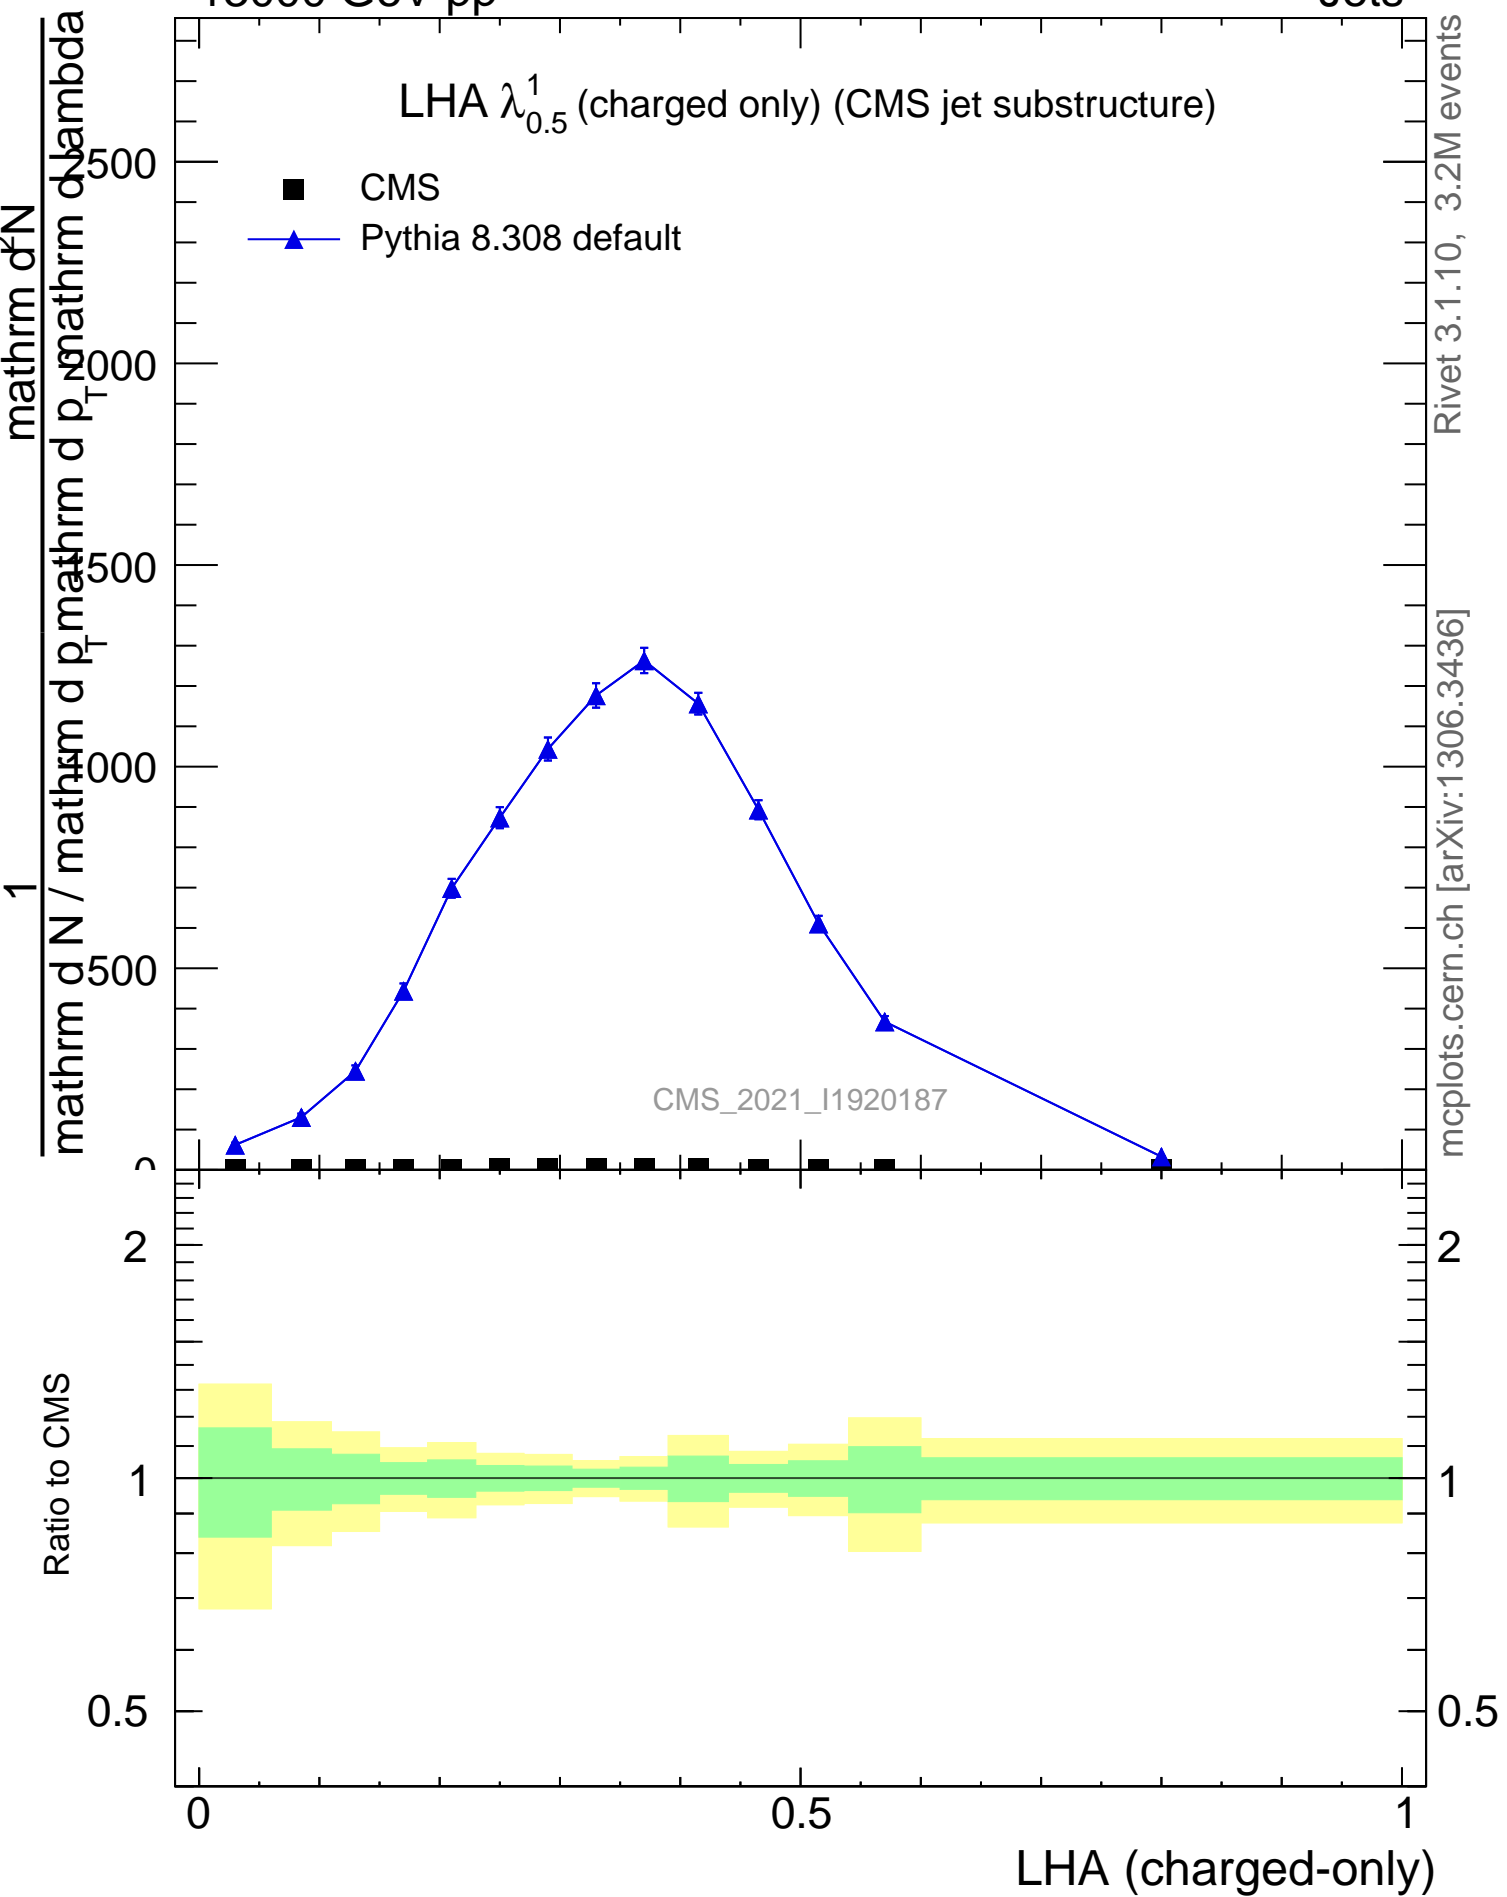

LHA $\lambda_{0.5}^1$ (charged only) (CMS jet substructure)

- CMS
- ▲ Pythia 8.308 default

CMS_2021_I1920187

Rivet 3.1.10, 3.2M events
mcplots.cern.ch [arXiv:1306.3436]