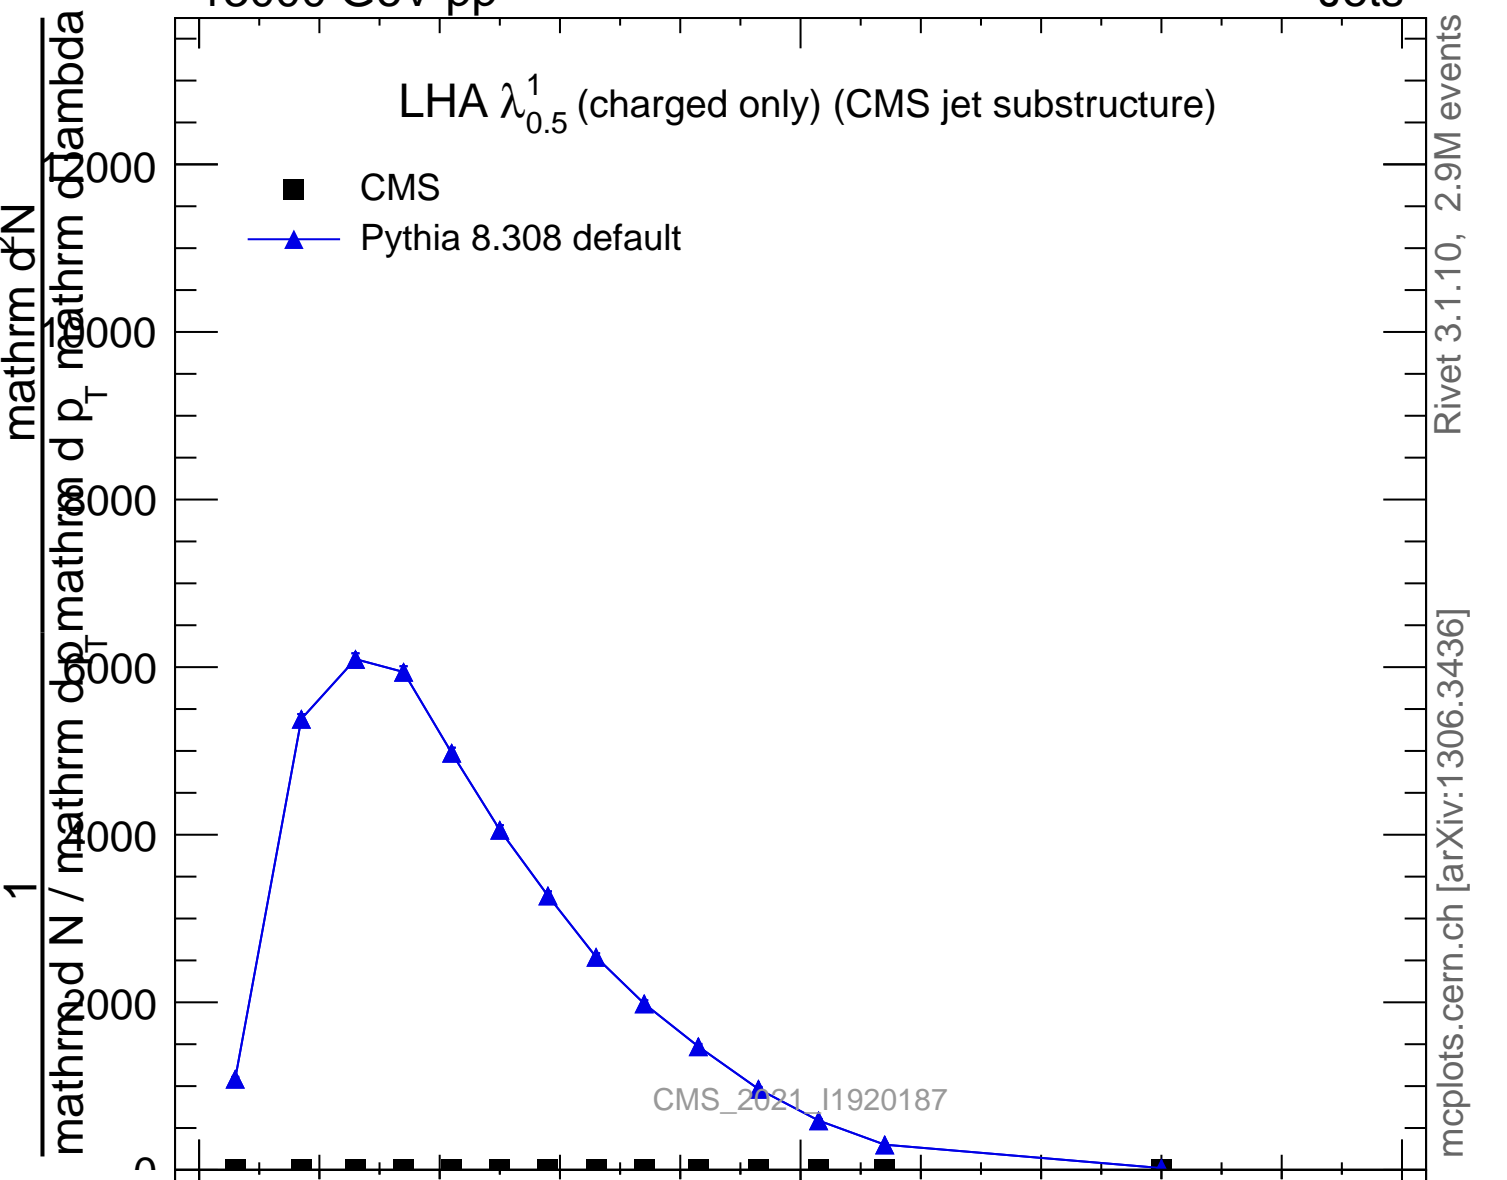

LHA  $\lambda_{0.5}^1$  (charged only) (CMS jet substructure)

- CMS
- ▲ Pythia 8.308 default

Rivet 3.1.10, 2.9M events  
mcplots.cern.ch [arXiv:1306.3436]