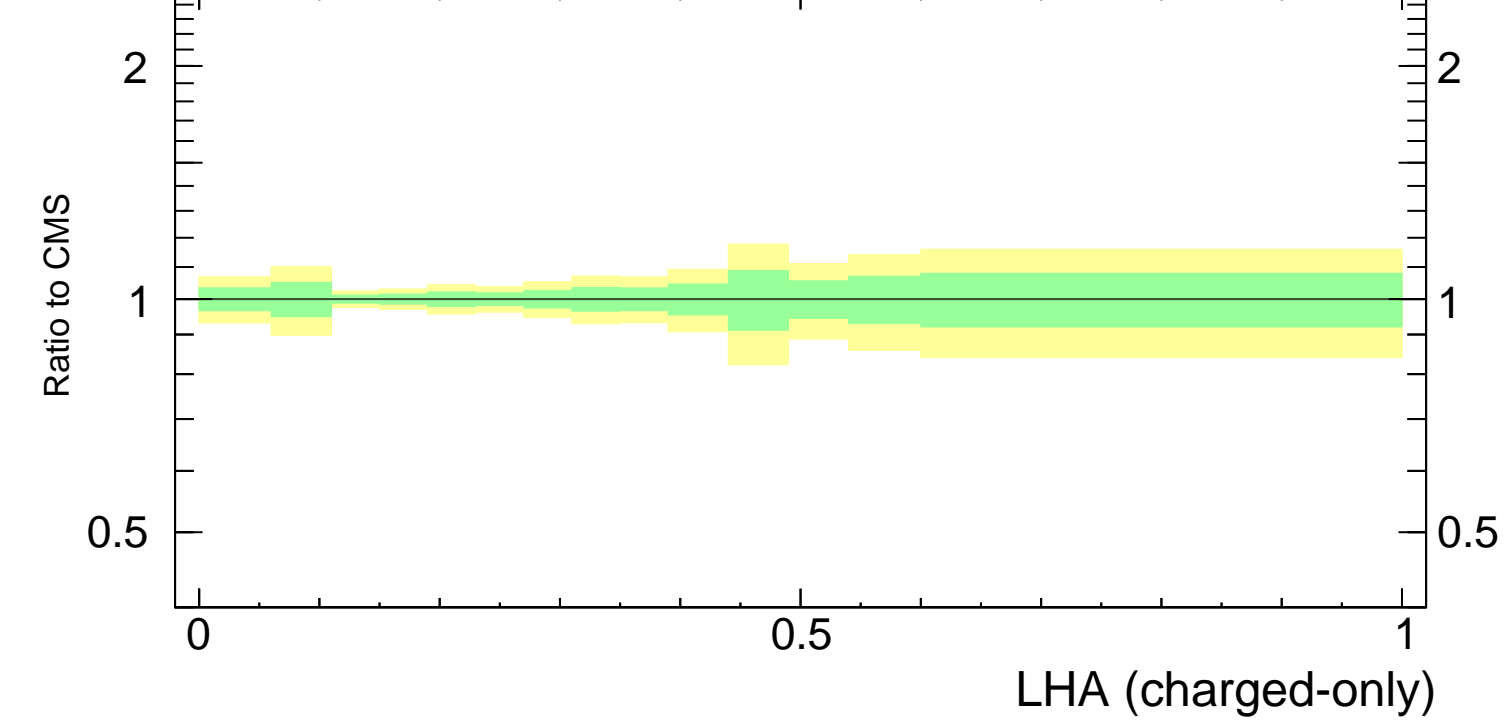

LHA  $\lambda_{0.5}^1$  (charged only) (CMS jet substructure)

- CMS
- ▲ Pythia 8.308 default

Rivet 3.1.10, 2.9M events  
mcplots.cern.ch [arXiv:1306.3436]