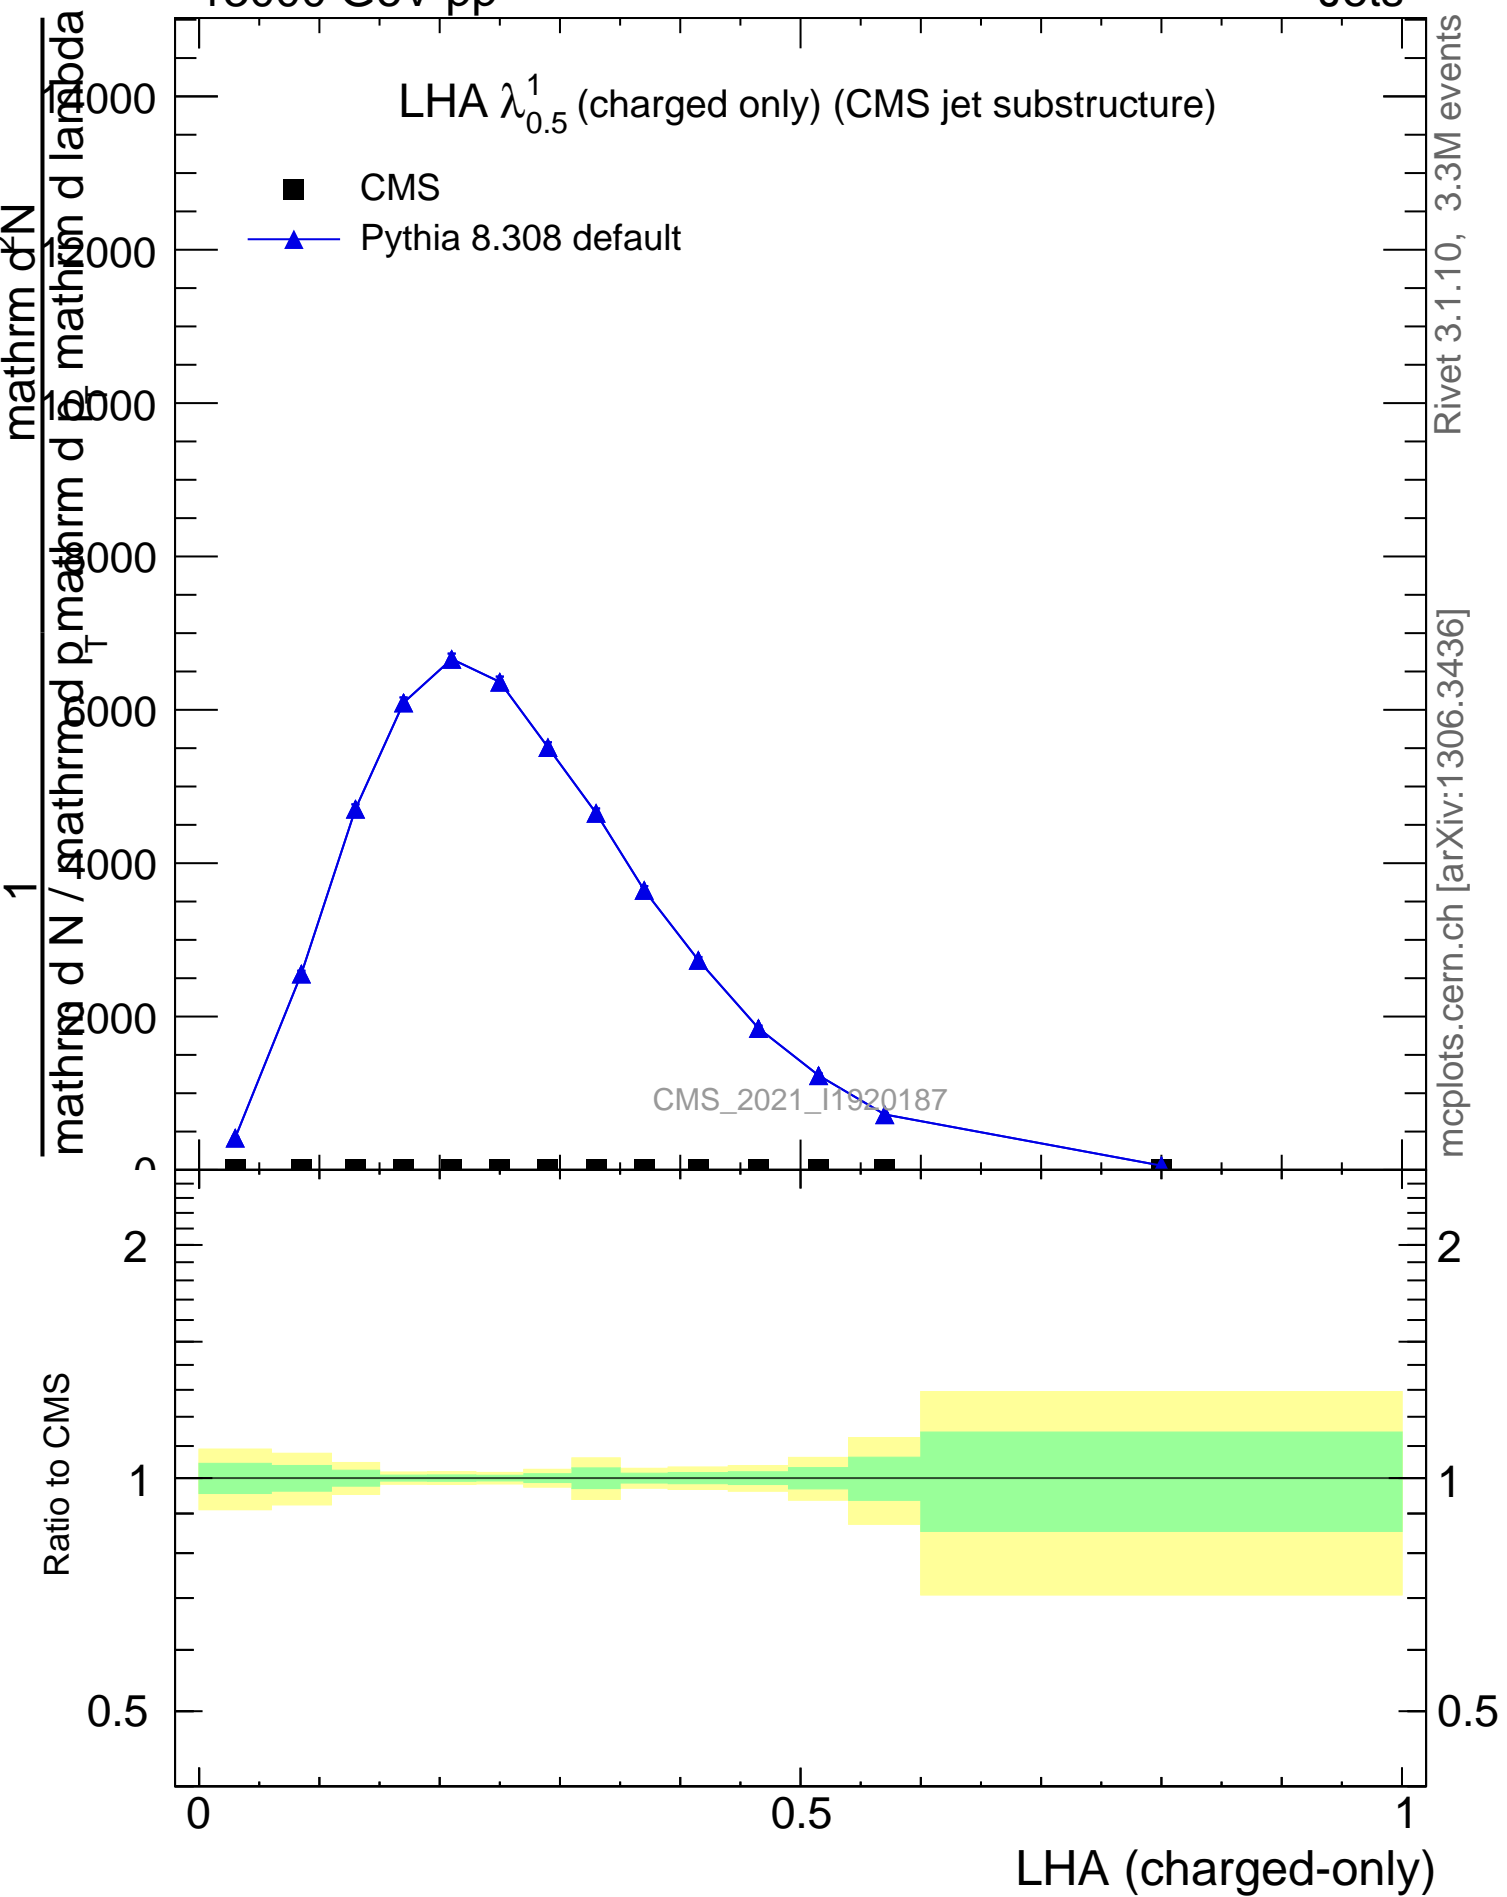

LHA $\lambda_{0.5}^1$ (charged only) (CMS jet substructure)

- CMS
- ▲ Pythia 8.308 default

Rivet 3.1.10, 3.3M events
mcplots.cern.ch [arXiv:1306.3436]