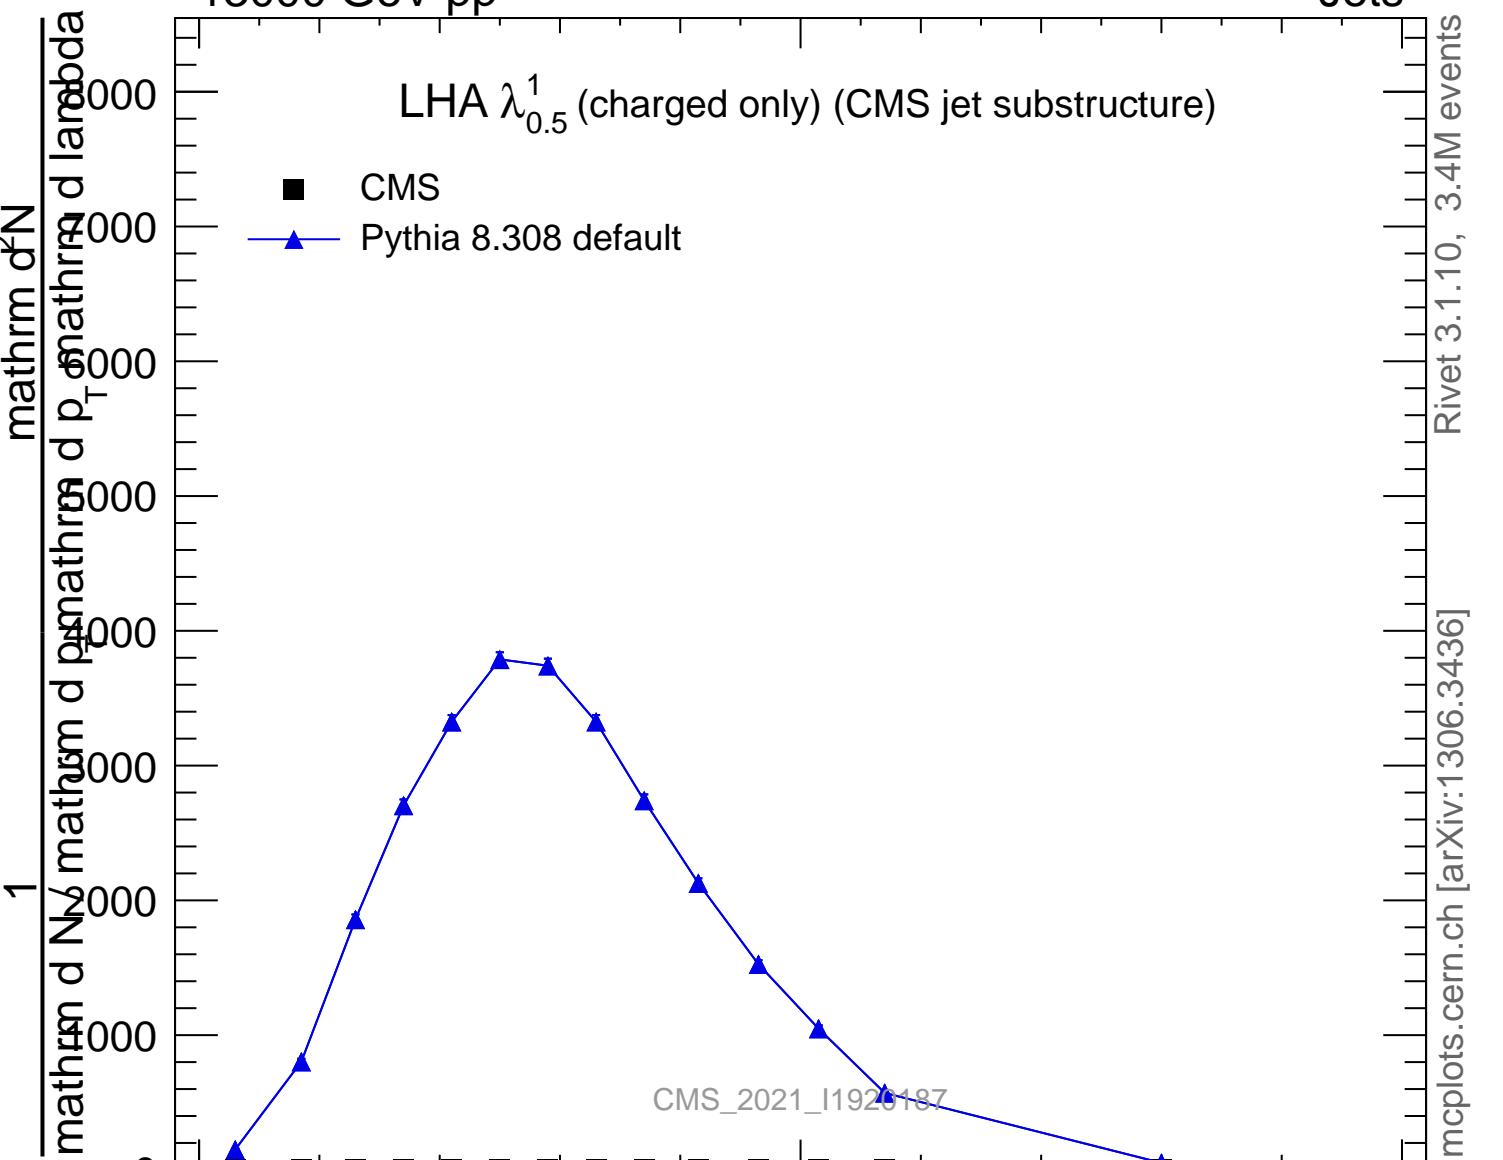

LHA  $\lambda_{0.5}^1$  (charged only) (CMS jet substructure)

- CMS
- ▲ Pythia 8.308 default

CMS\_2021\_I1926187

mcplots.cern.ch [arXiv:1306.3436]

Rivet 3.1.10, 3.4M events