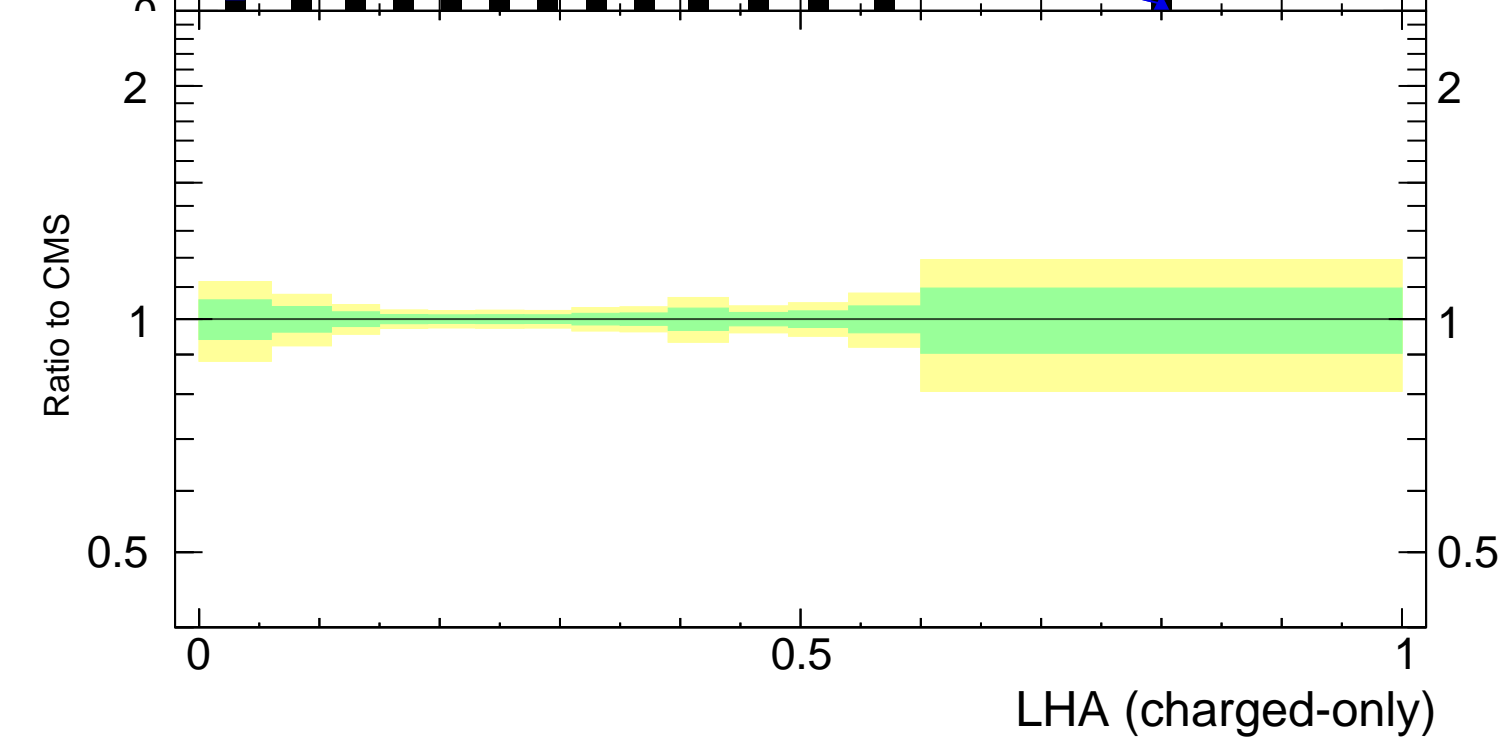

LHA  $\lambda_{0.5}^1$  (charged only) (CMS jet substructure)

- CMS
- ▲ Pythia 8.308 default

CMS\_2021\_I1926187

mcplots.cern.ch [arXiv:1306.3436]

Rivet 3.1.10, 3.4M events