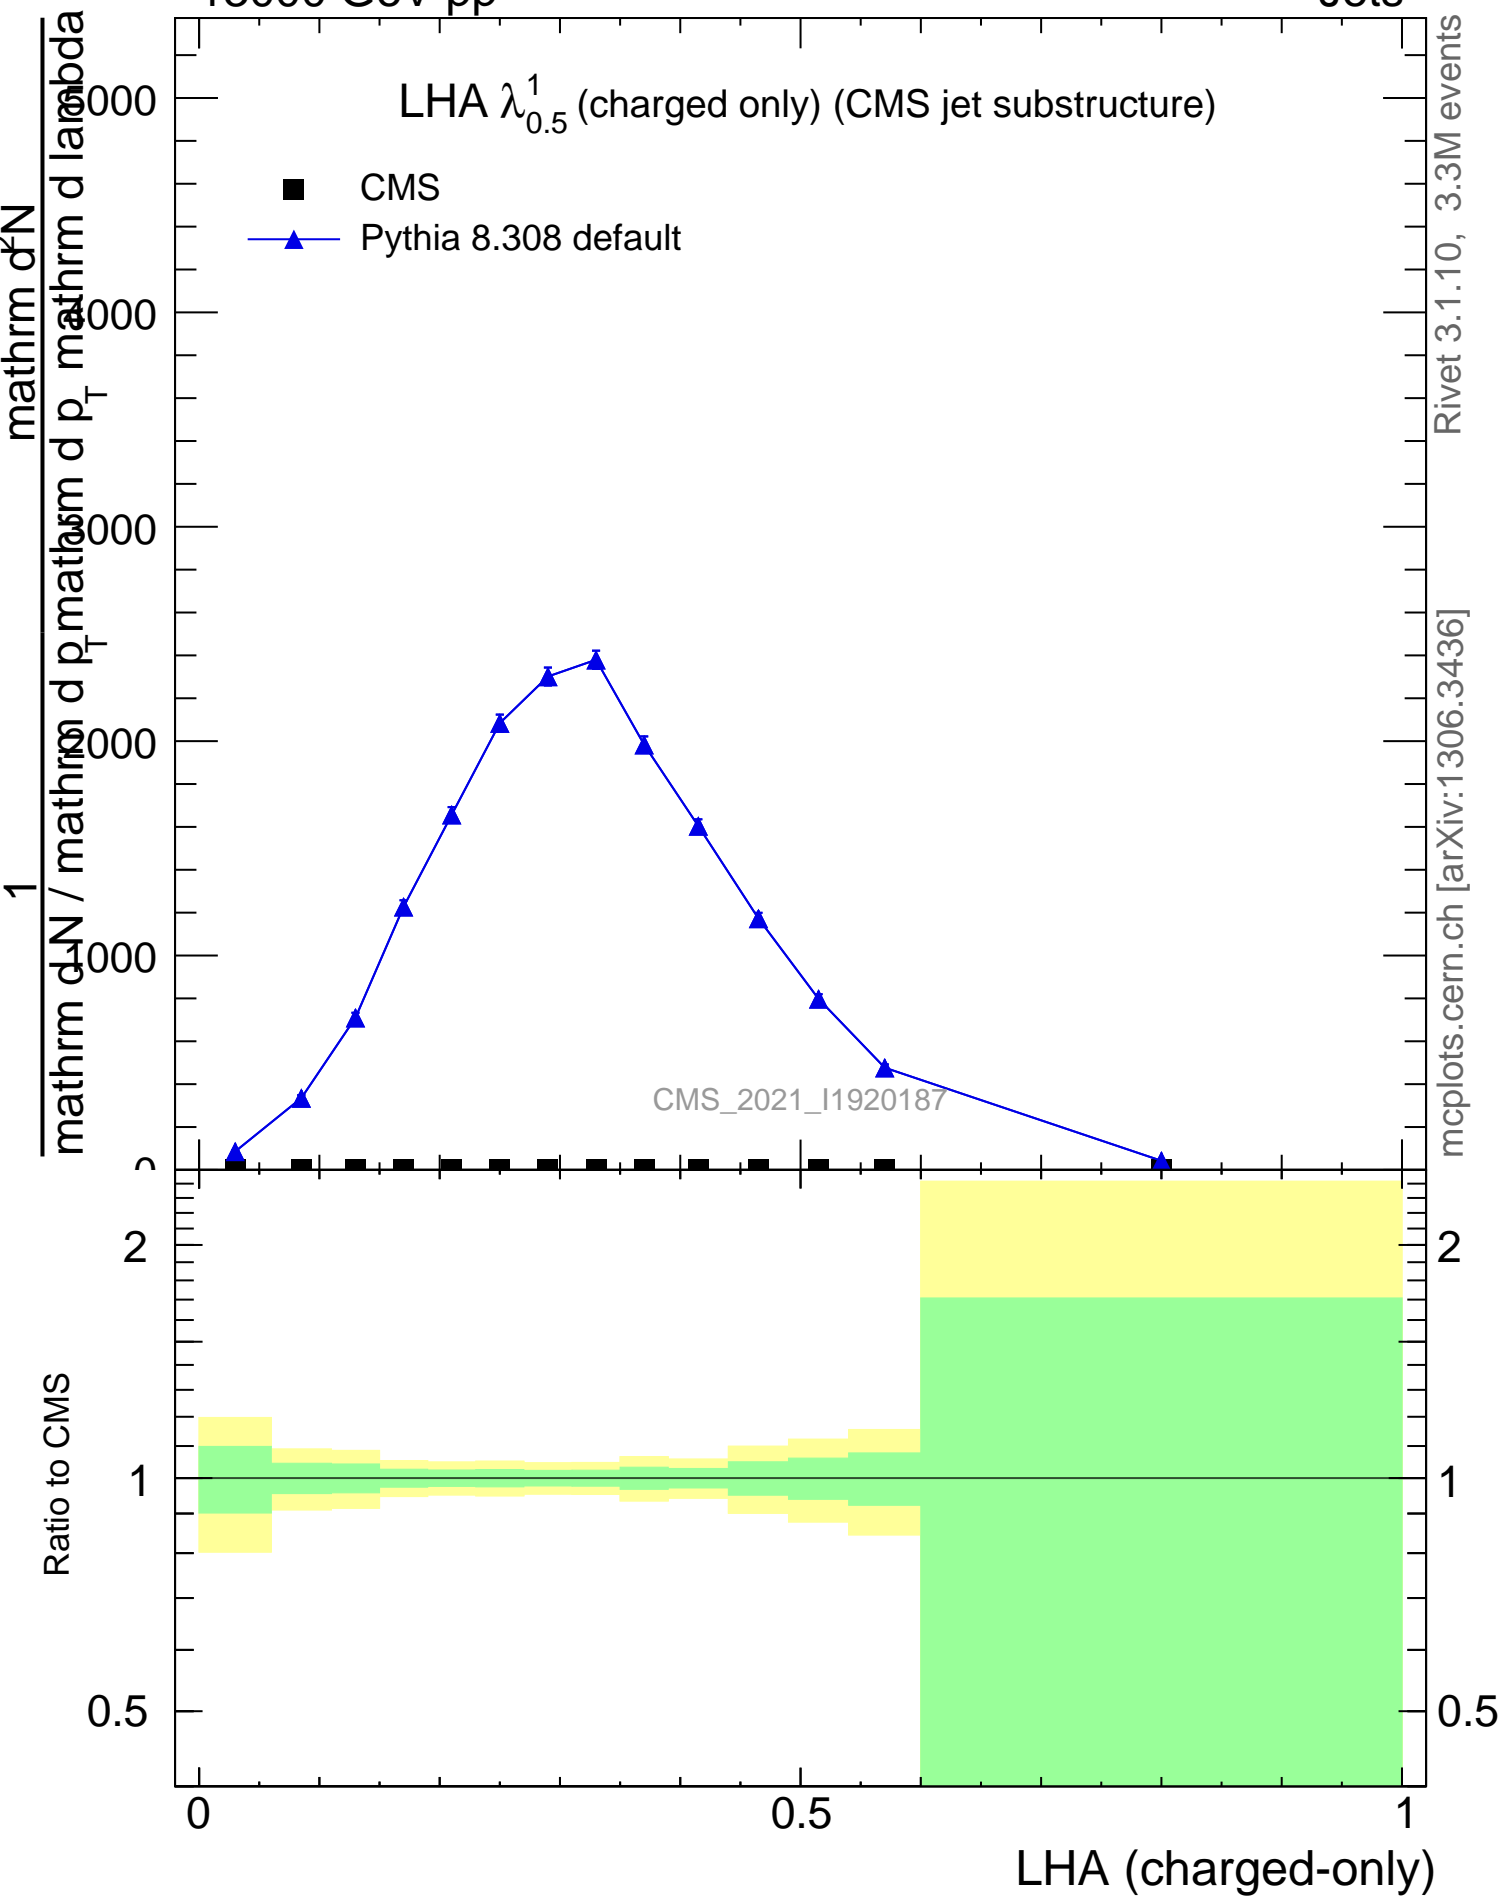

LHA $\lambda_{0.5}^1$ (charged only) (CMS jet substructure)

- CMS
- ▲ Pythia 8.308 default

CMS_2021_I1920187

mcplots.cern.ch [arXiv:1306.3436]

Rivet 3.1.10, 3.3M events