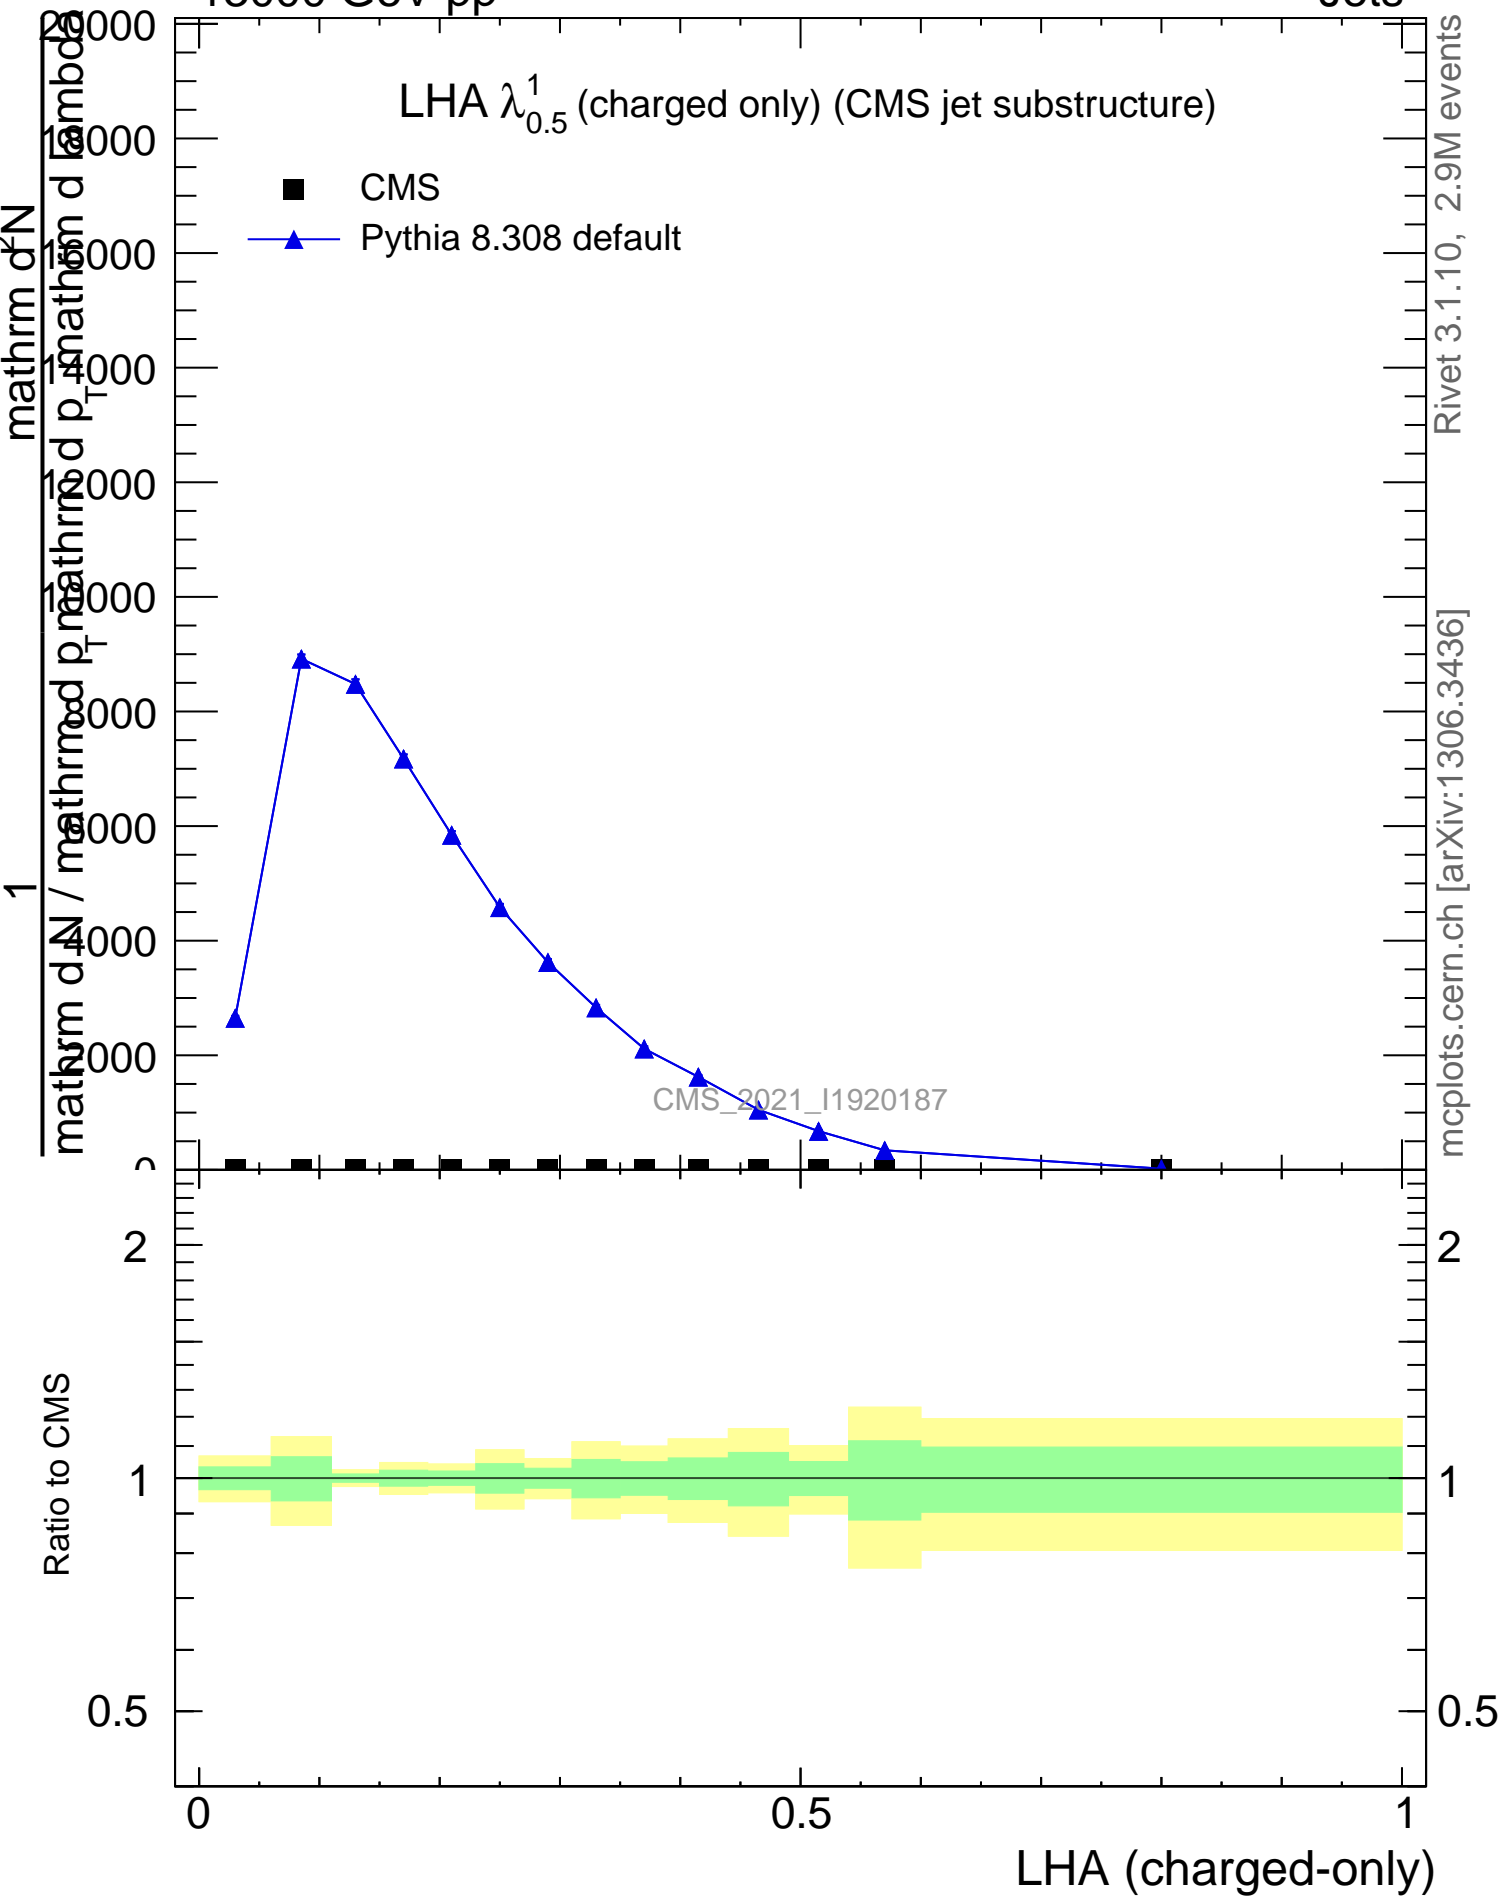

LHA $\lambda_{0.5}^1$ (charged only) (CMS jet substructure)

- CMS
- ▲ Pythia 8.308 default

mcplots.cern.ch [arXiv:1306.3436]

Rivet 3.1.10, 2.9M events