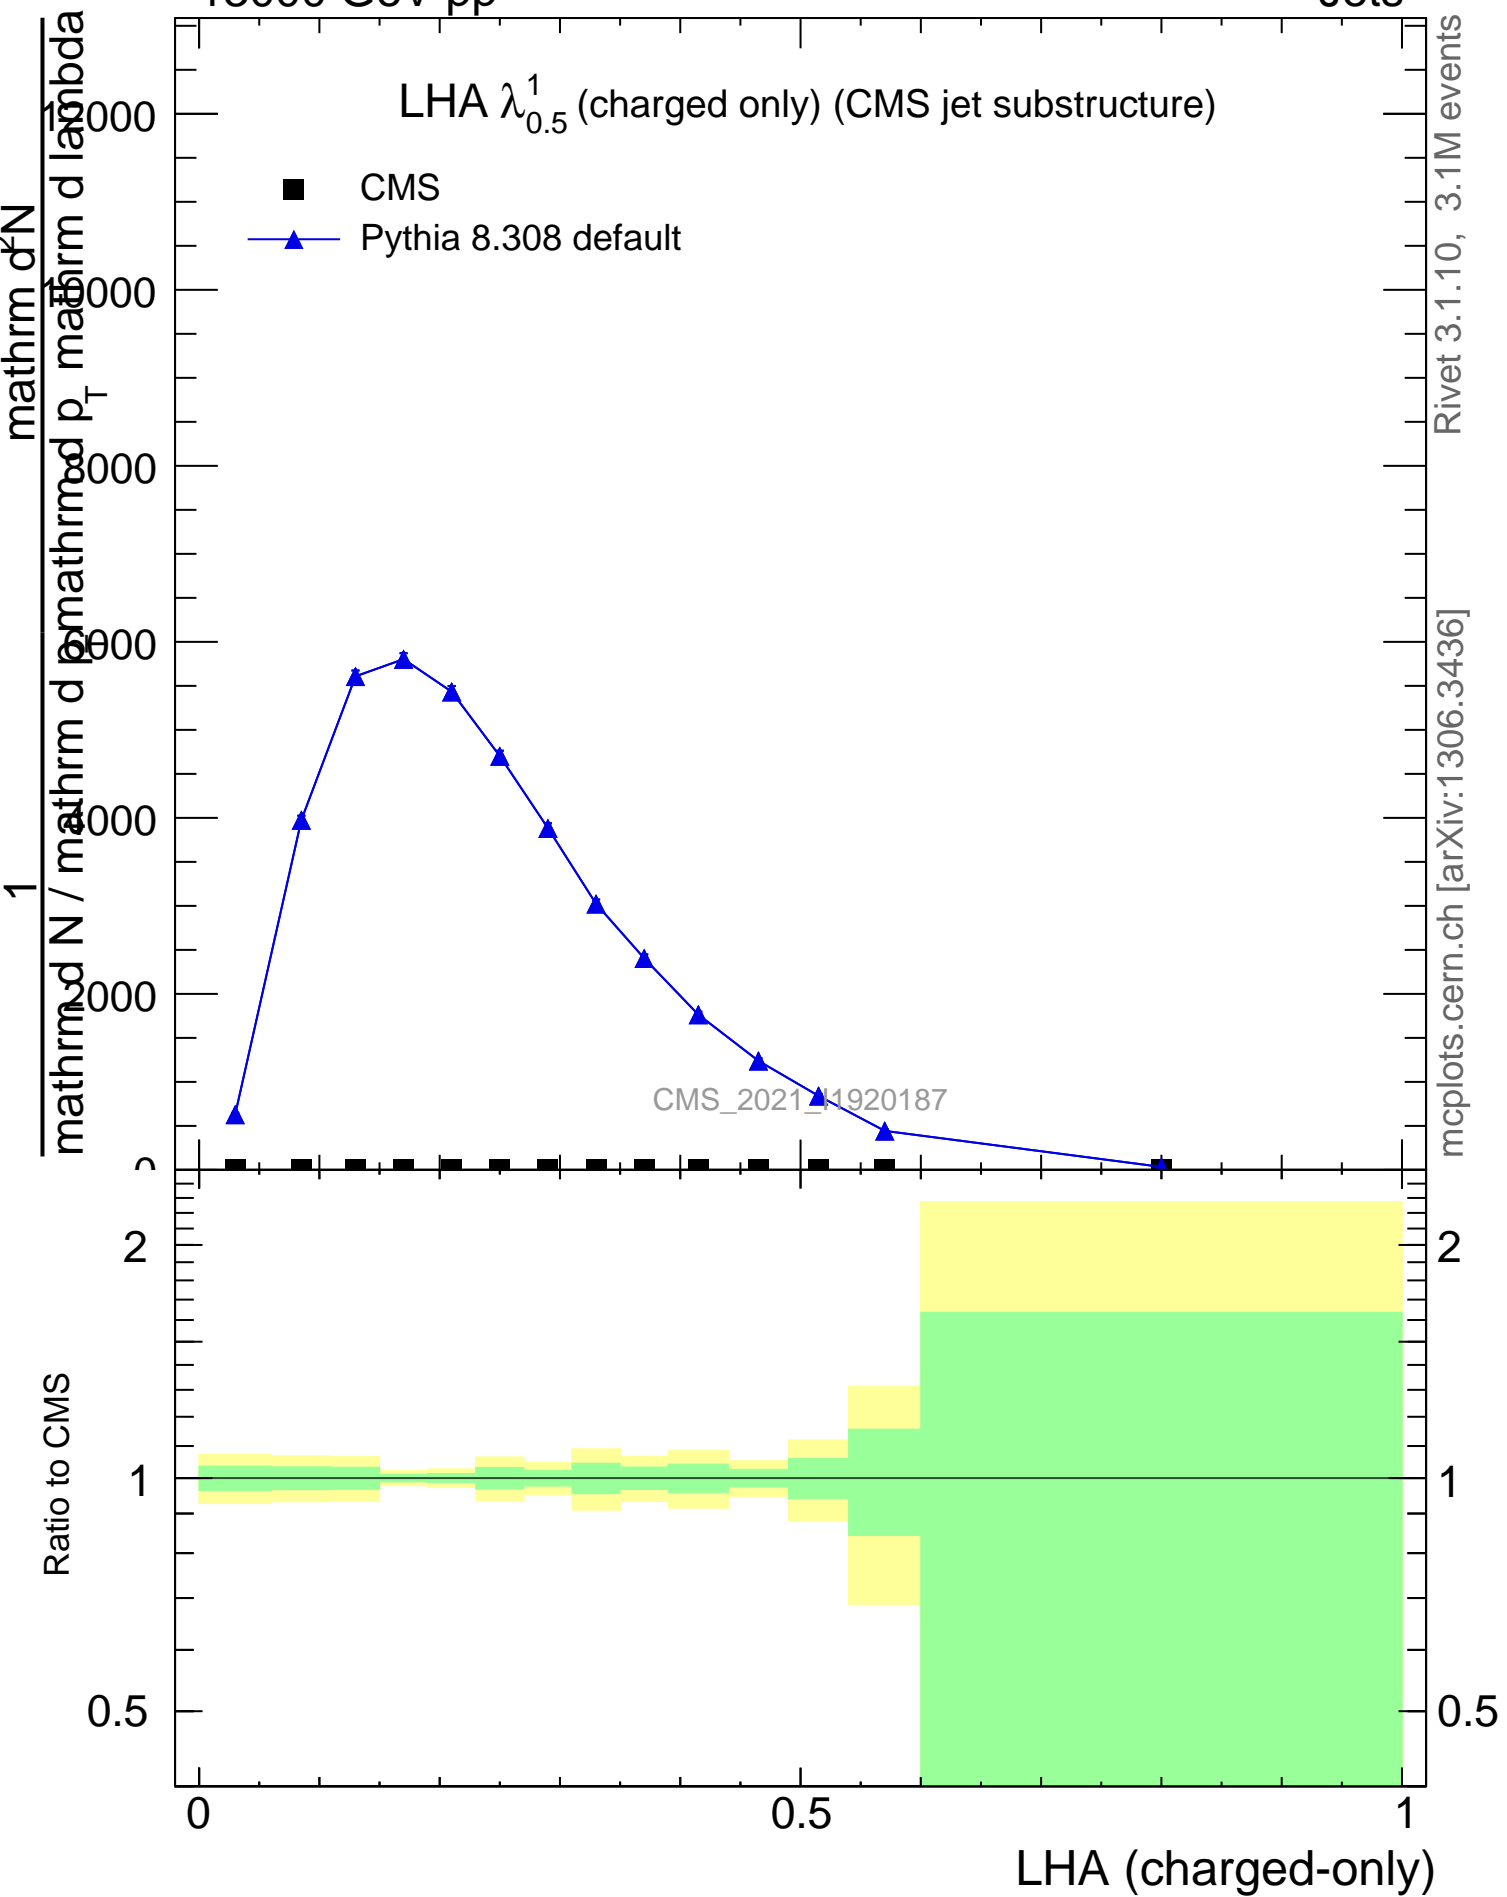

LHA $\lambda_{0.5}^1$ (charged only) (CMS jet substructure)

- CMS
- ▲ Pythia 8.308 default

Rivet 3.1.10, 3.1M events
mcplots.cern.ch [arXiv:1306.3436]