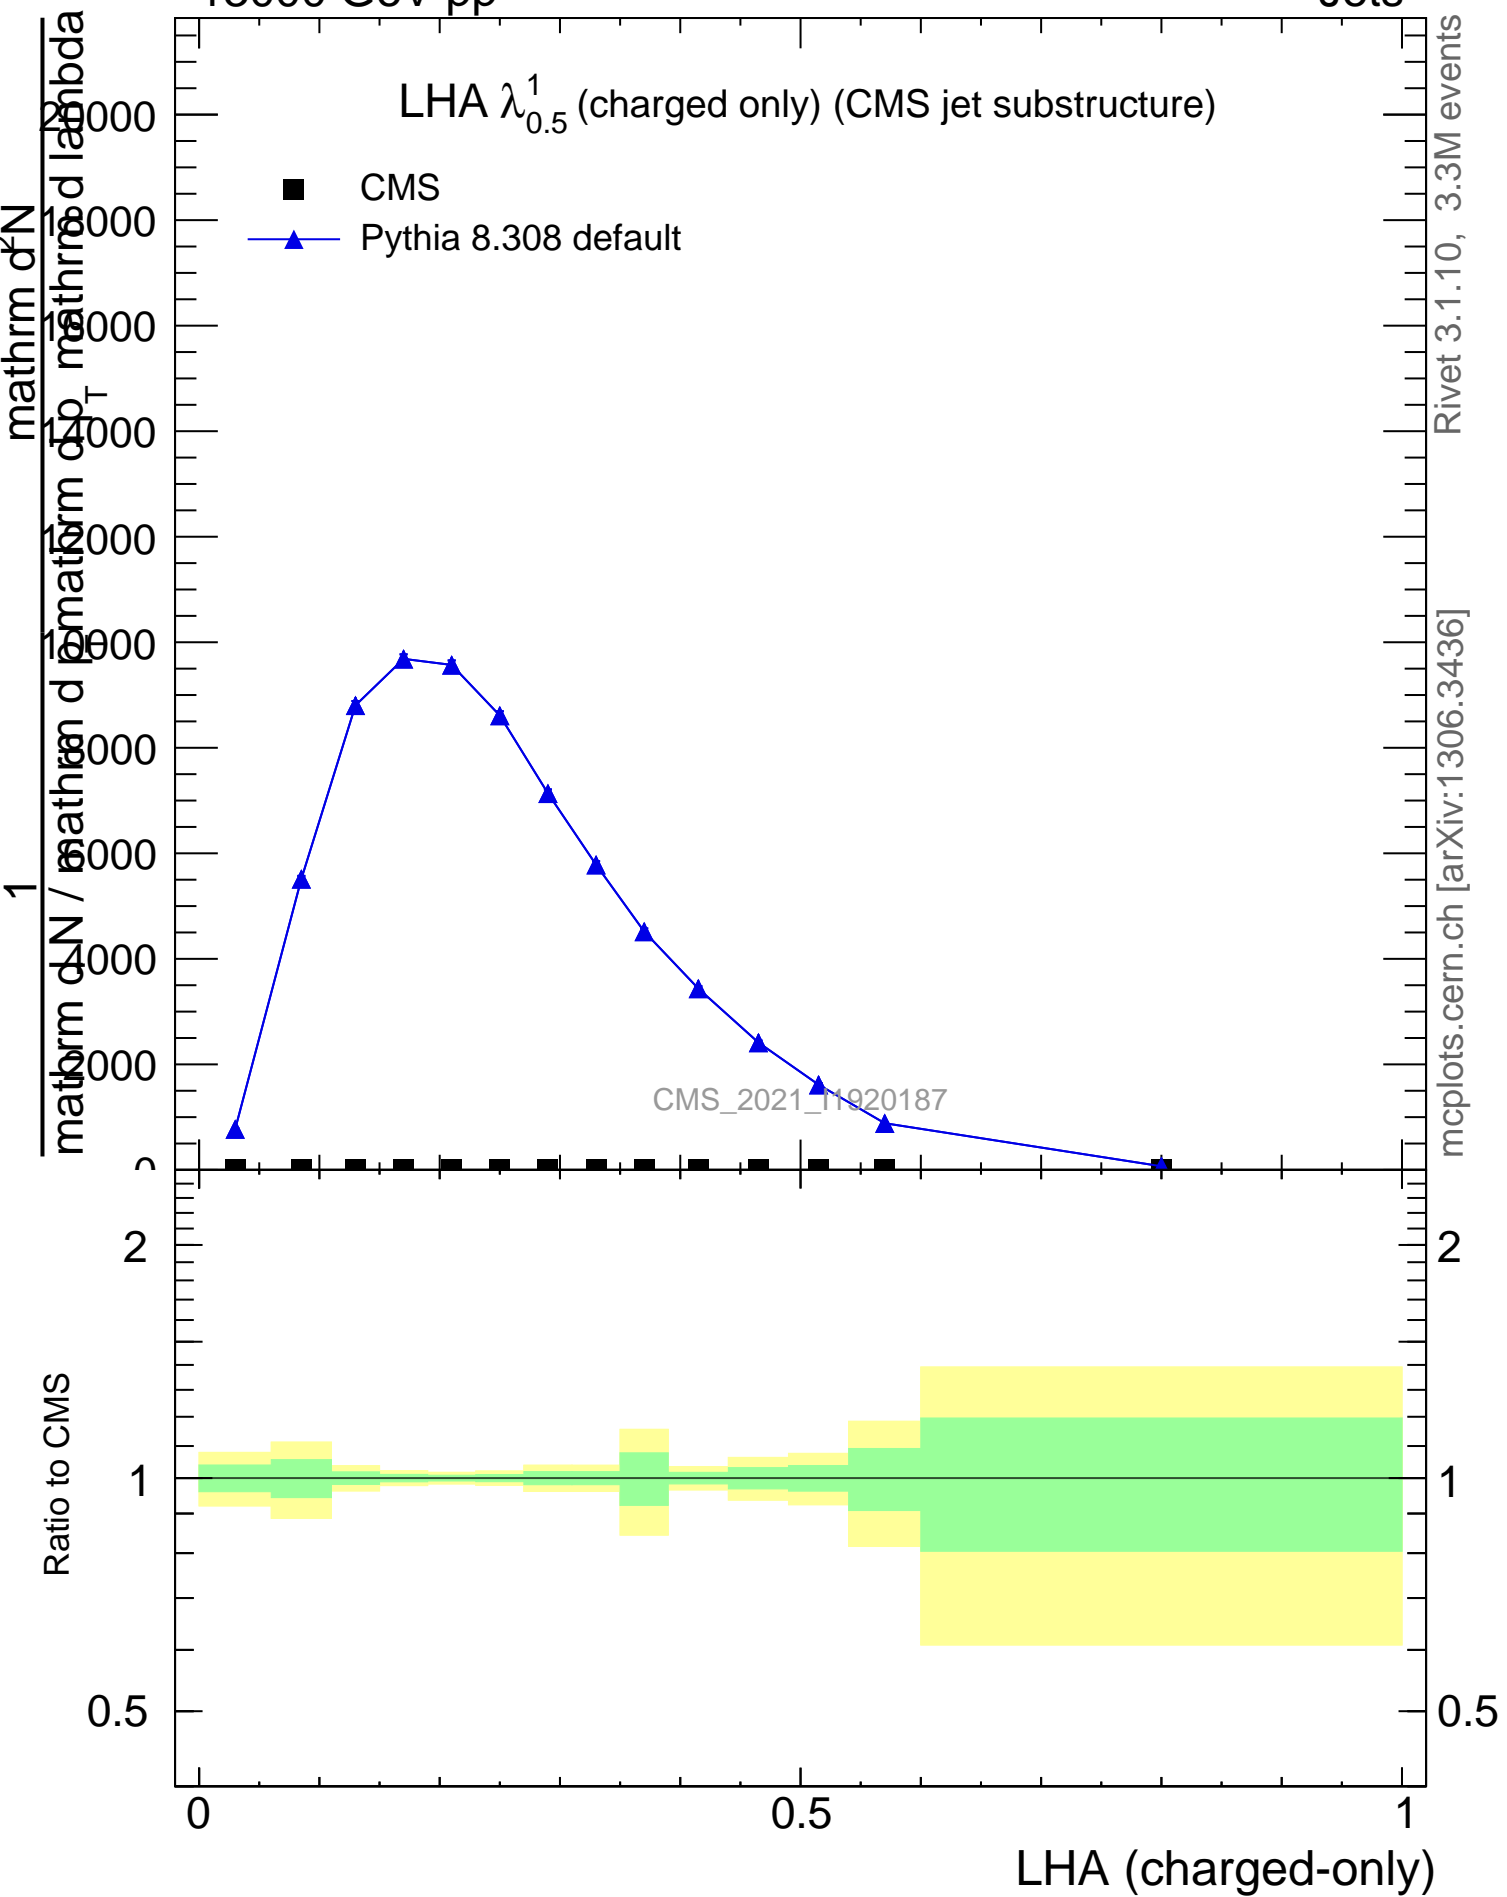

LHA  $\lambda_{0.5}^1$  (charged only) (CMS jet substructure)

- CMS
- ▲ Pythia 8.308 default

Rivet 3.1.10, 3.3M events  
mcplots.cern.ch [arXiv:1306.3436]