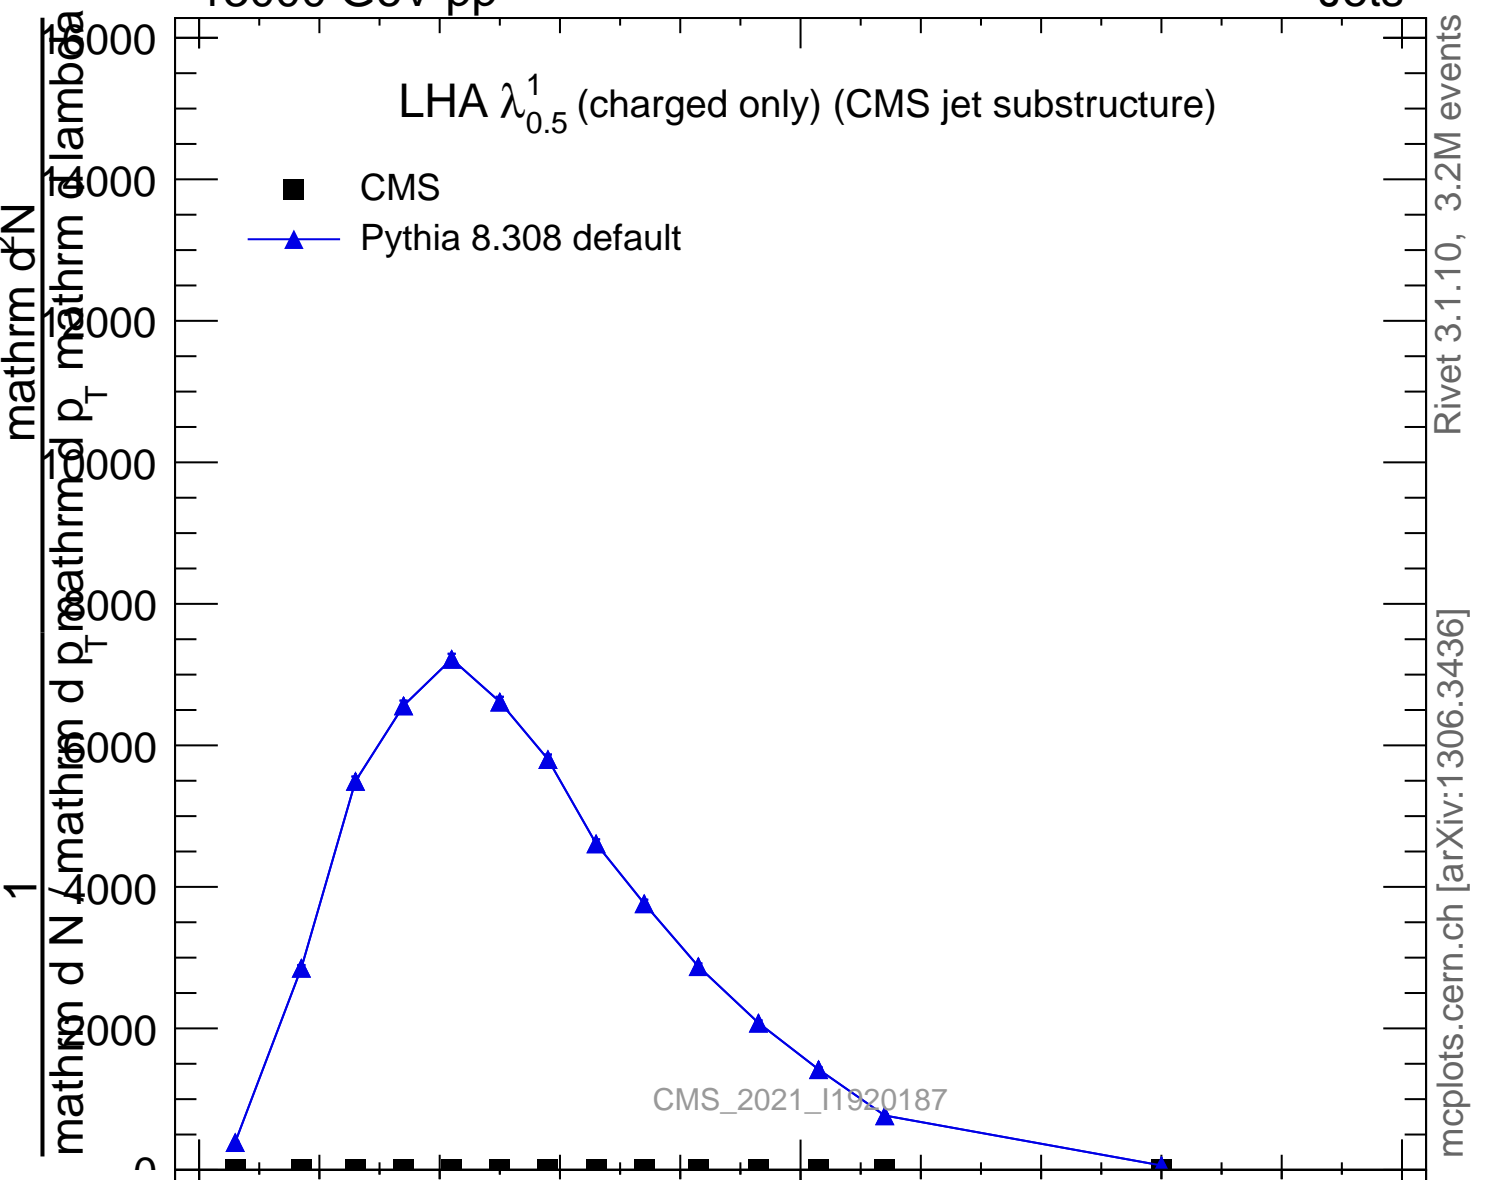

LHA $\lambda_{0.5}^1$ (charged only) (CMS jet substructure)

- CMS
- ▲ Pythia 8.308 default

mcplots.cern.ch [arXiv:1306.3436]

Rivet 3.1.10, 3.2M events