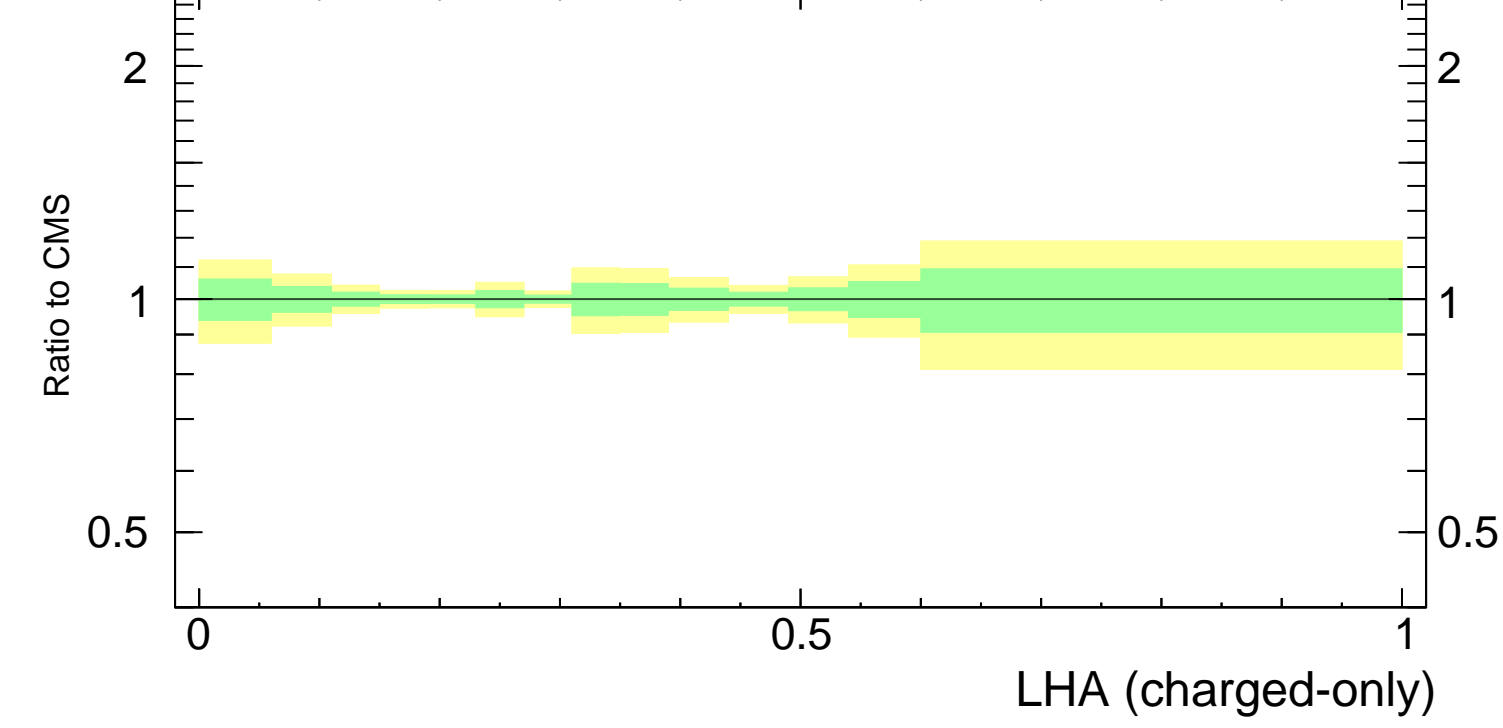

LHA $\lambda_{0.5}^1$ (charged only) (CMS jet substructure)

- CMS
- ▲ Pythia 8.308 default

mcplots.cern.ch [arXiv:1306.3436]

Rivet 3.1.10, 3.2M events