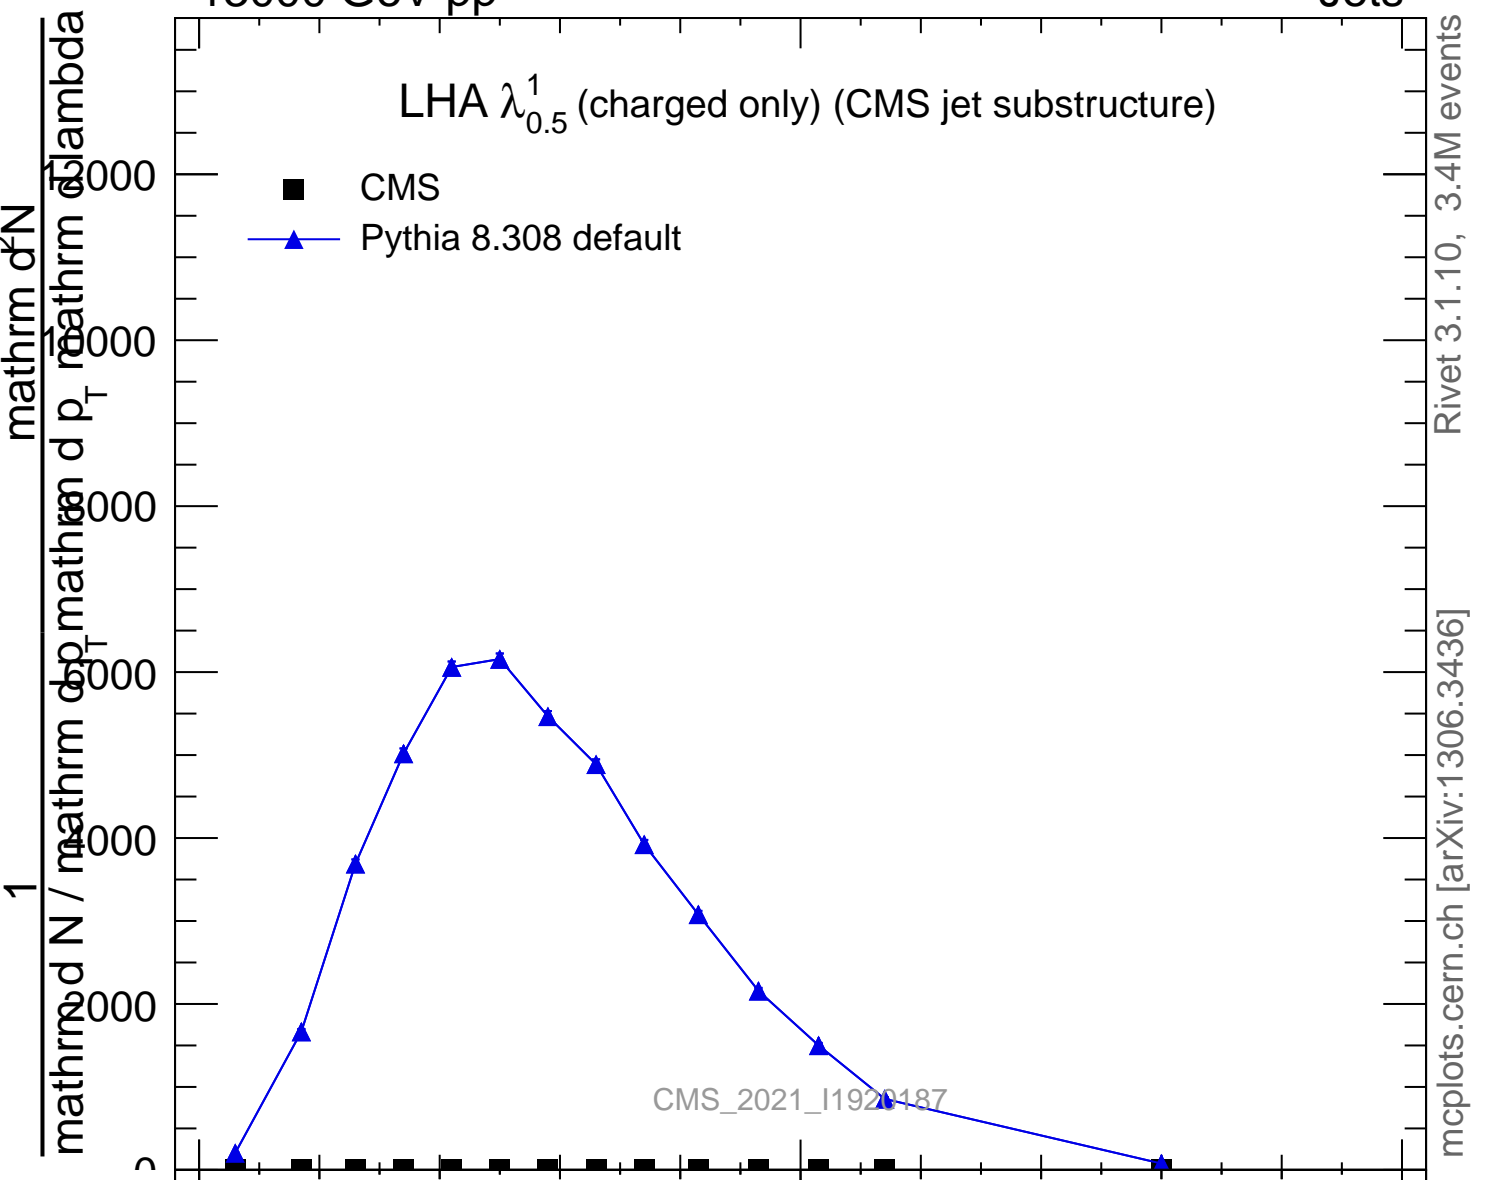

LHA  $\lambda_{0.5}^1$  (charged only) (CMS jet substructure)

- CMS
- ▲ Pythia 8.308 default

Rivet 3.1.10, 3.4M events  
mcplots.cern.ch [arXiv:1306.3436]