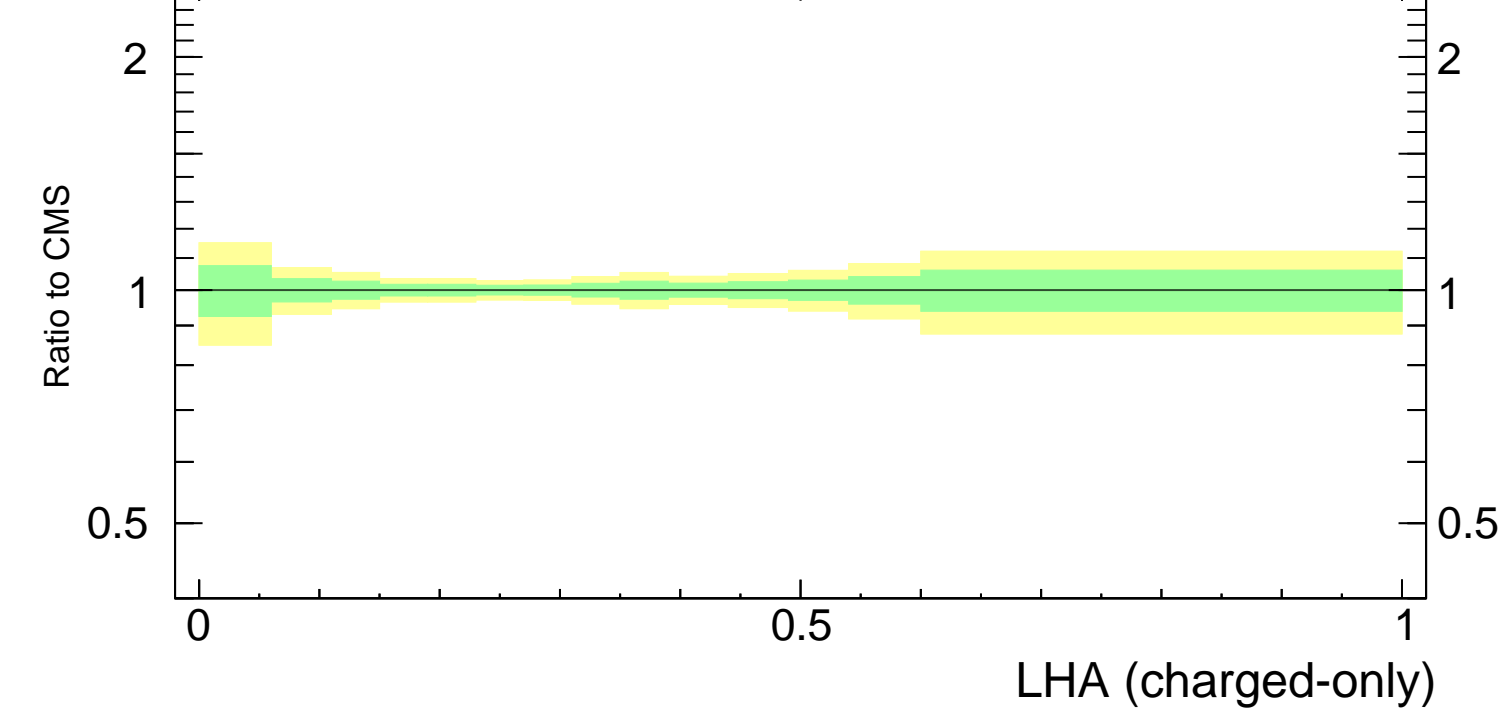

LHA  $\lambda_{0.5}^1$  (charged only) (CMS jet substructure)

- CMS
- ▲ Pythia 8.308 default

Rivet 3.1.10, 3.4M events  
mcplots.cern.ch [arXiv:1306.3436]