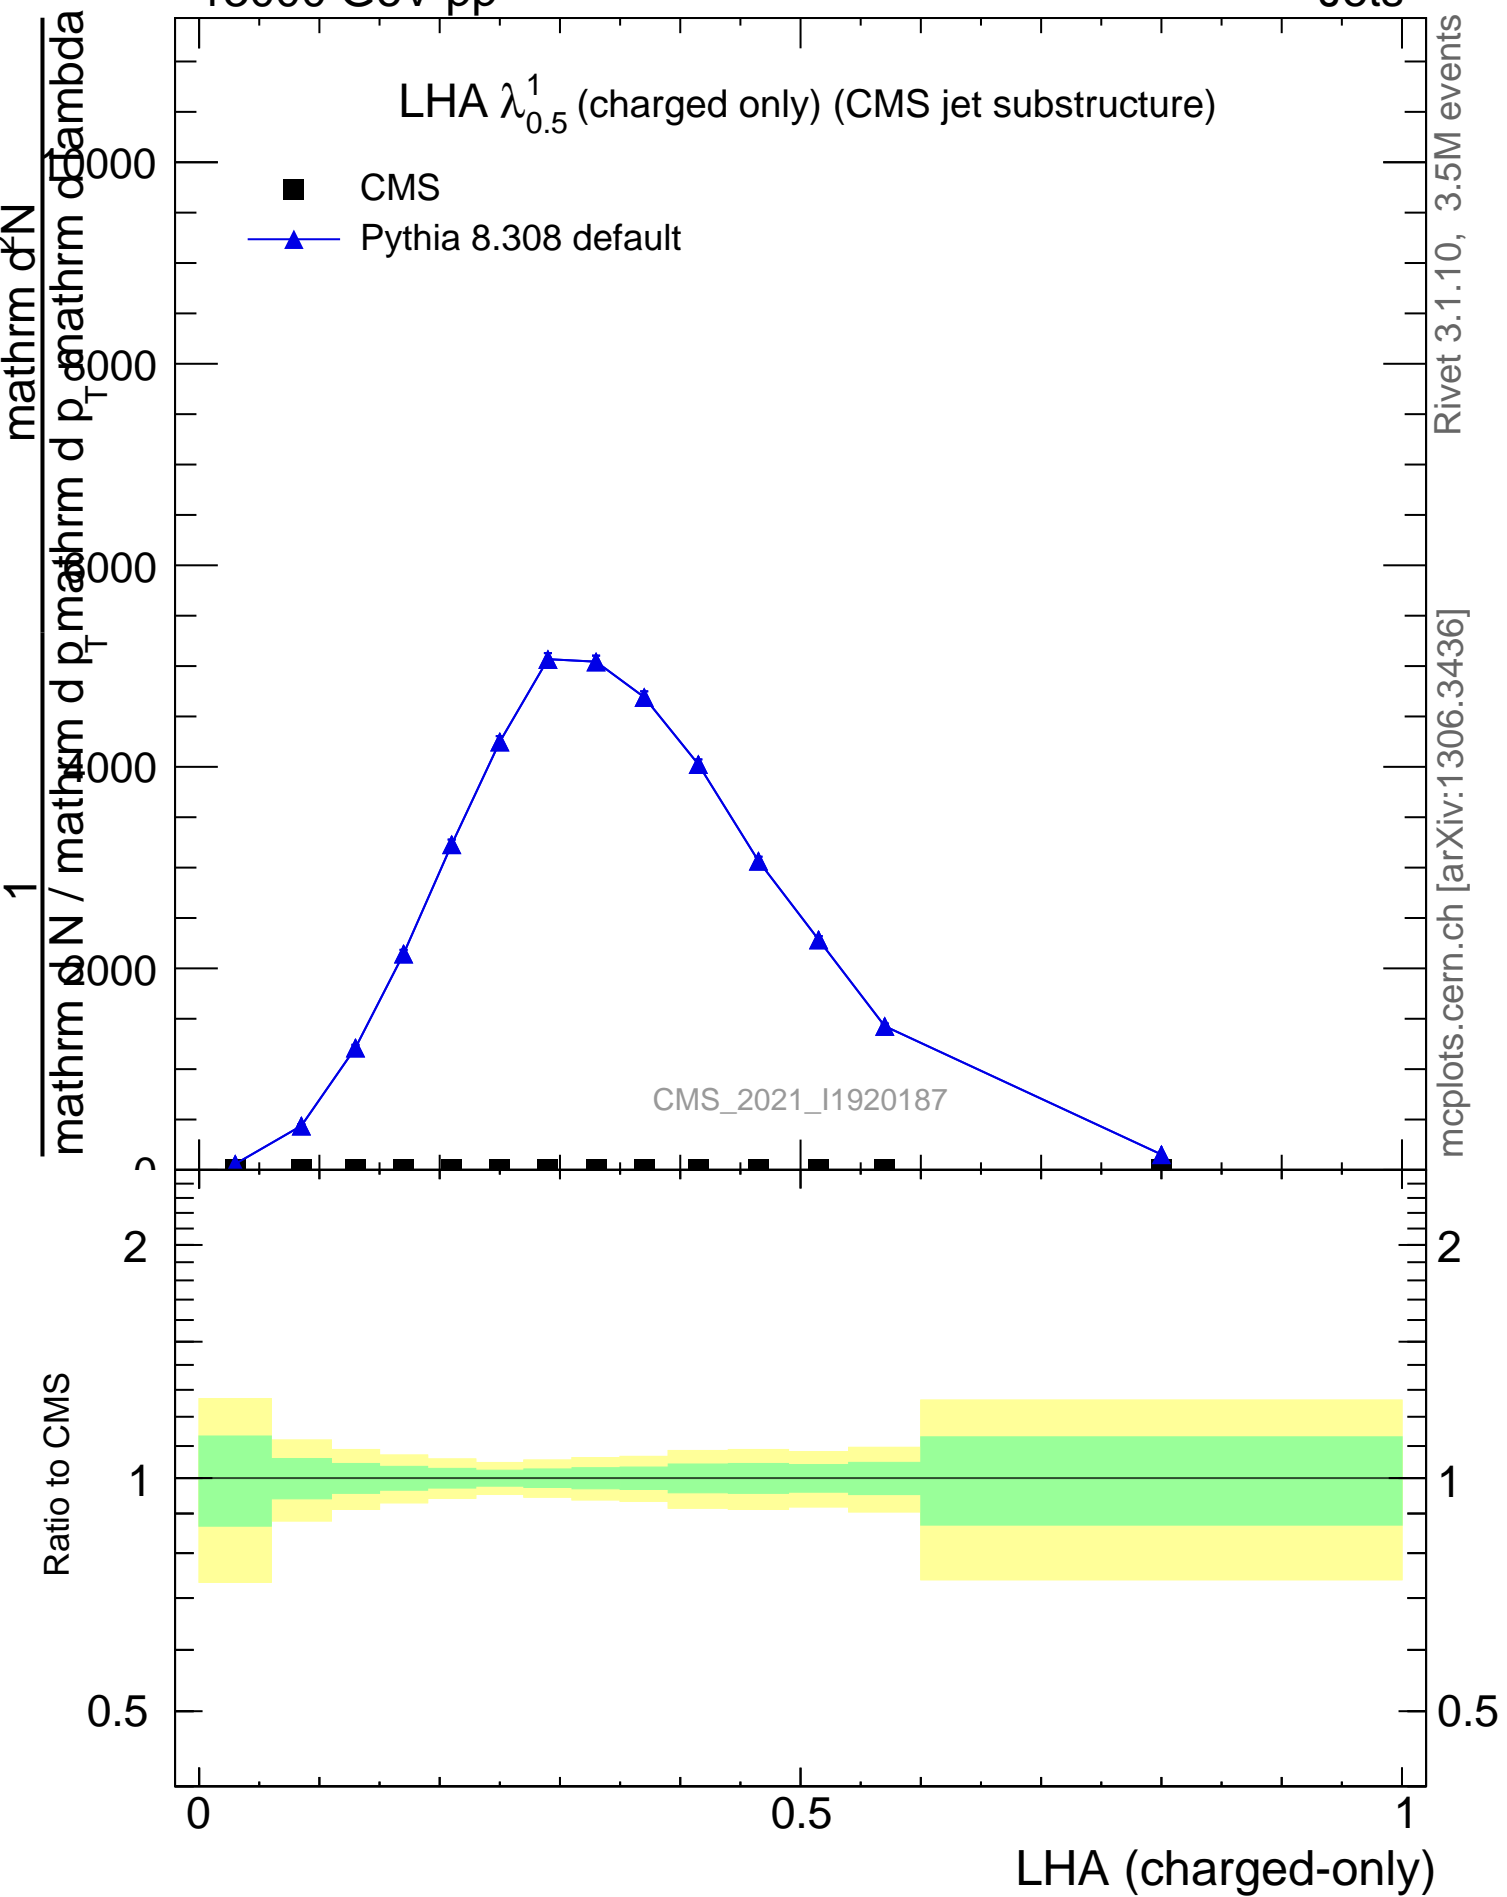

LHA  $\lambda_{0.5}^1$  (charged only) (CMS jet substructure)

- CMS
- ▲ Pythia 8.308 default

CMS\_2021\_I1920187

Rivet 3.1.10, 3.5M events  
mcplots.cern.ch [arXiv:1306.3436]