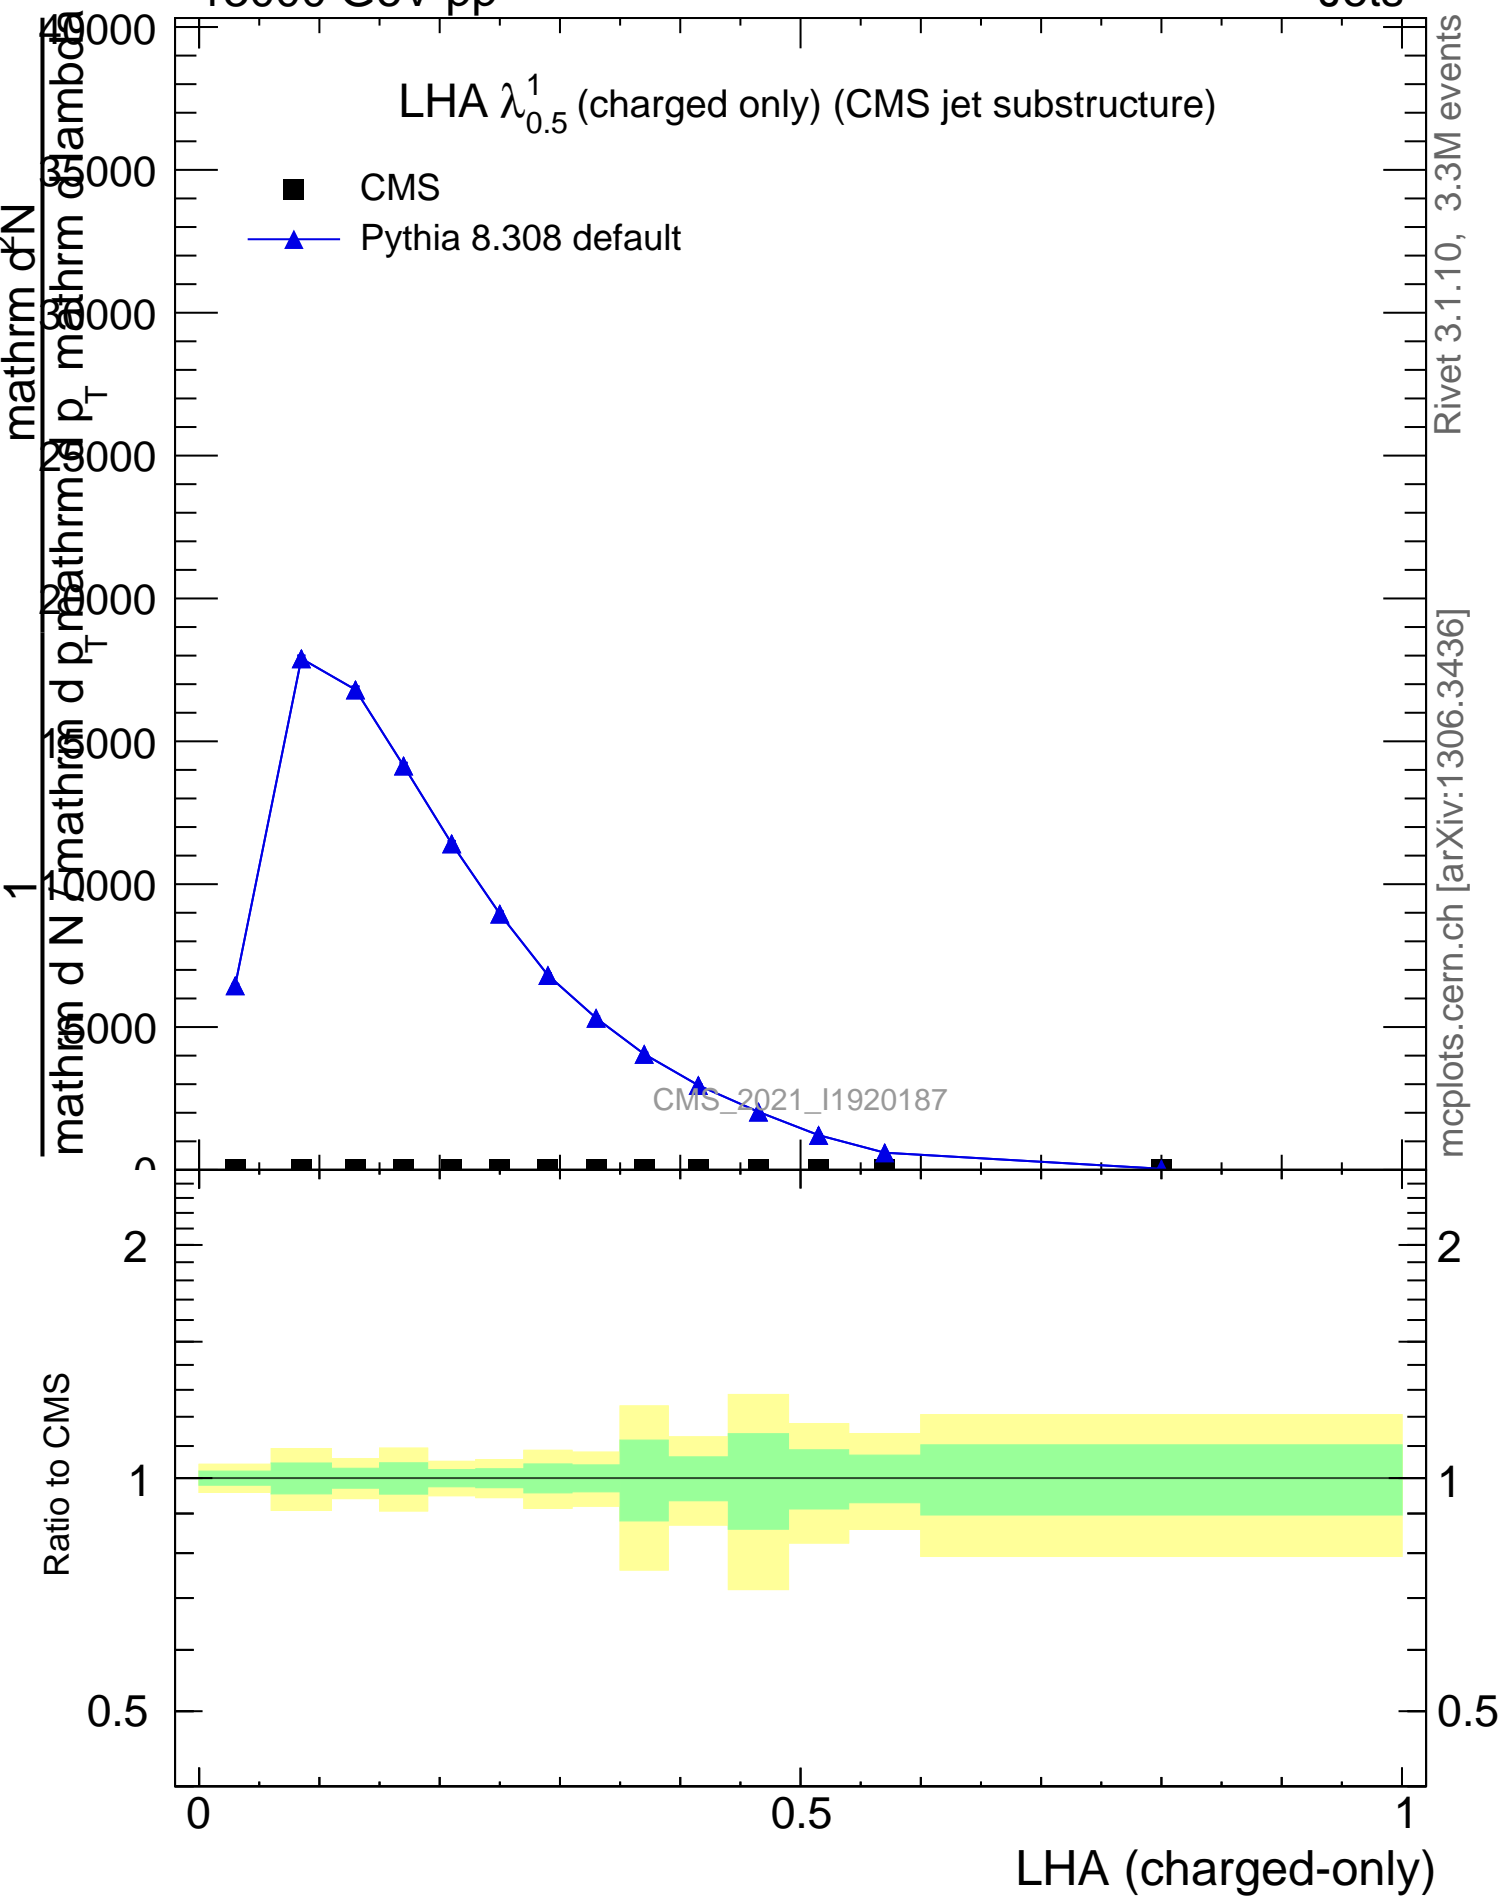

LHA  $\lambda_{0.5}^1$  (charged only) (CMS jet substructure)

- CMS
- ▲ Pythia 8.308 default

Rivet 3.1.10, 3.3M events  
mcplots.cern.ch [arXiv:1306.3436]