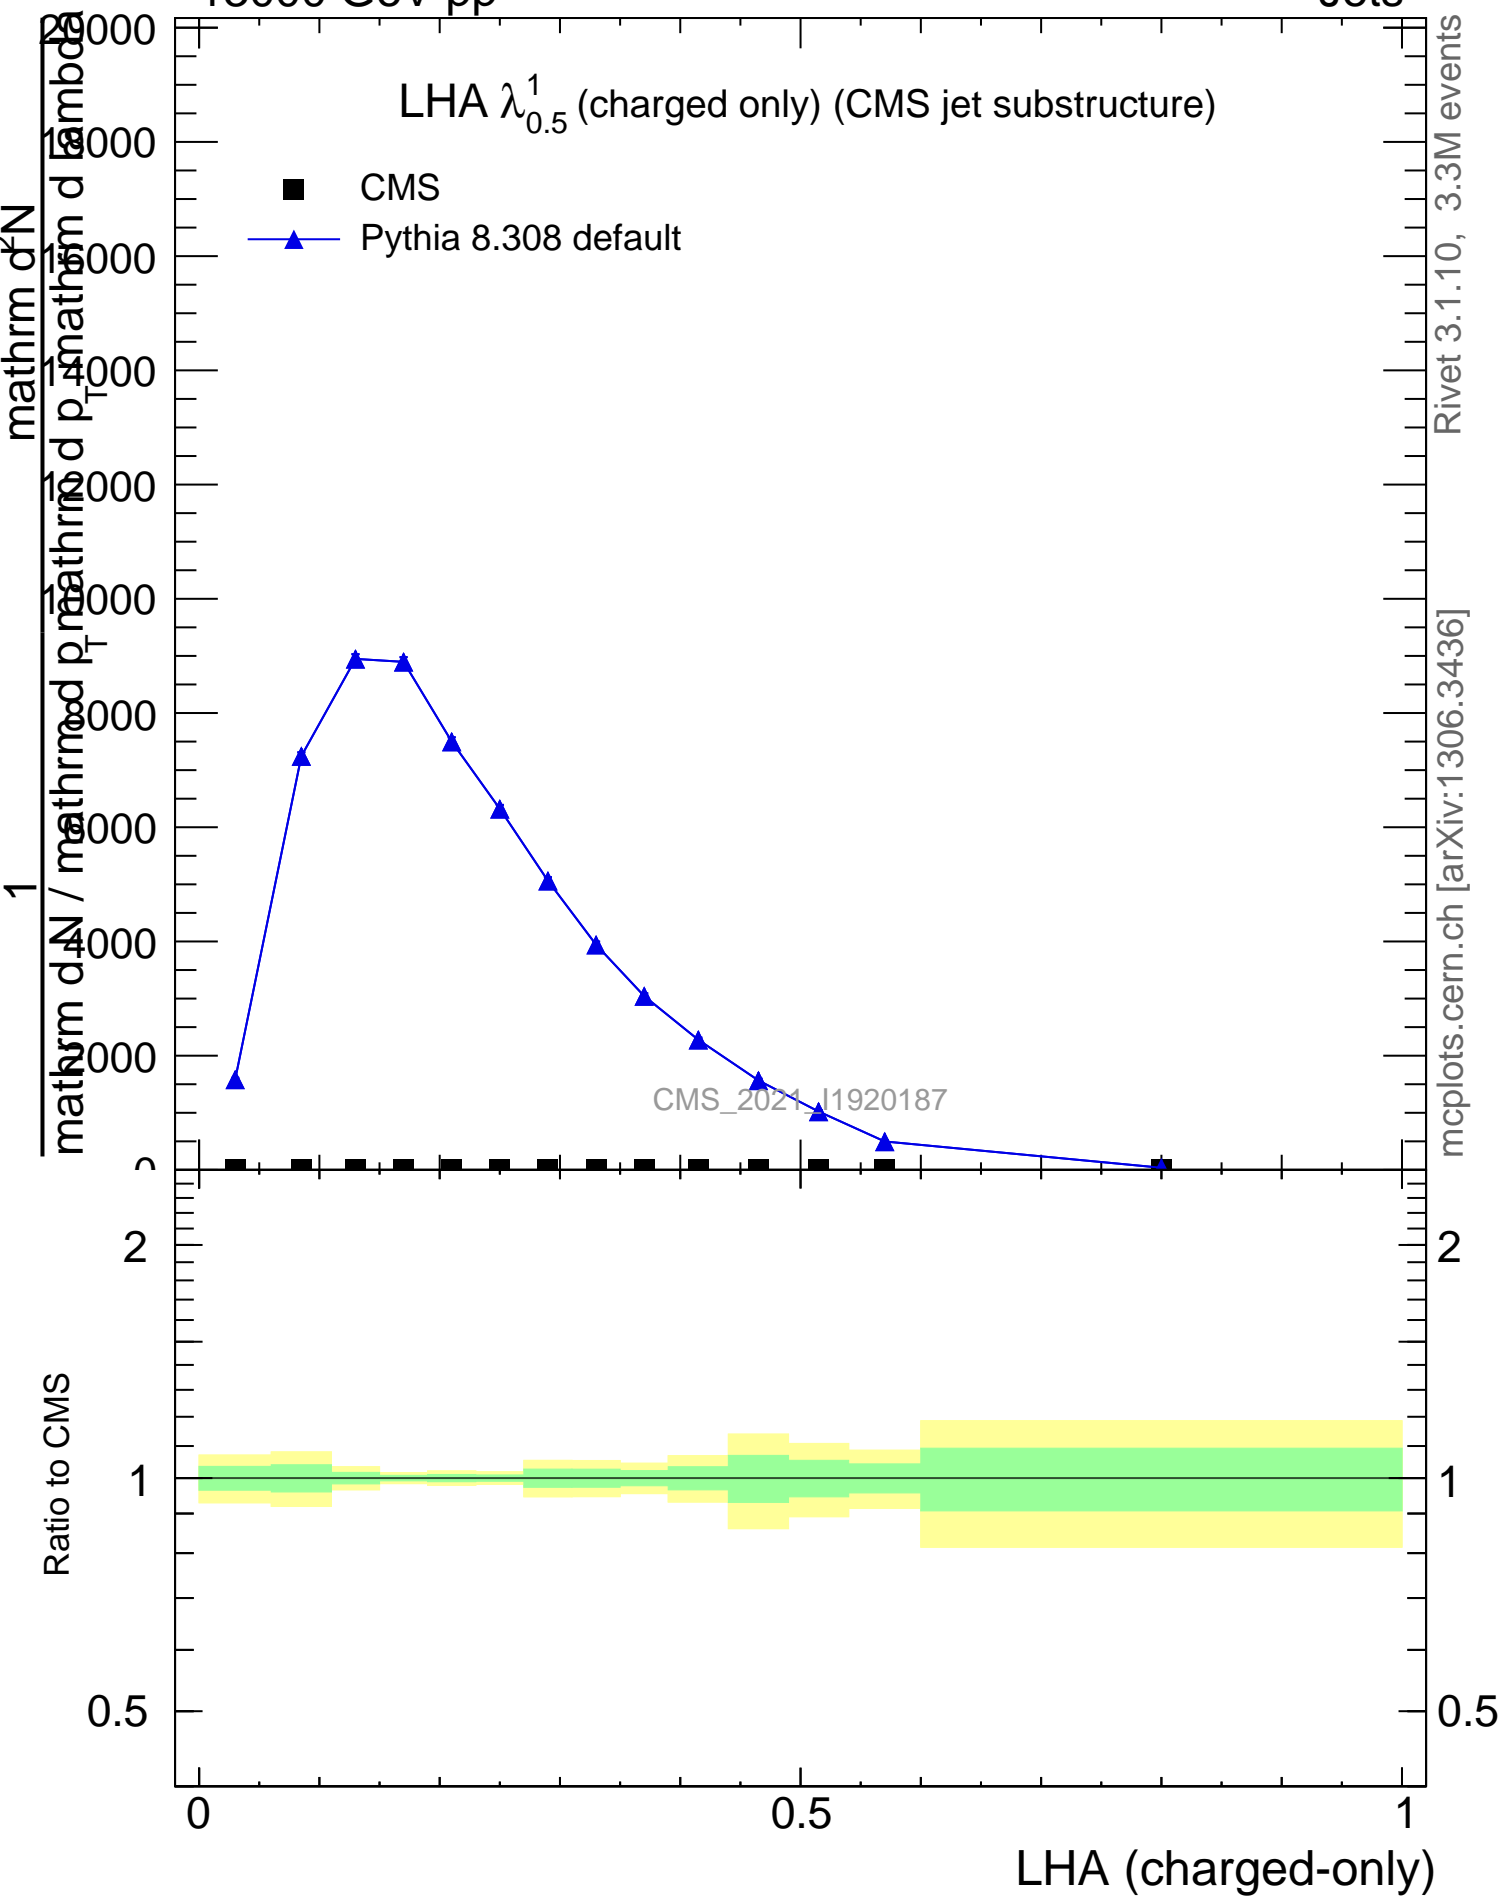

LHA  $\lambda_{0.5}^1$  (charged only) (CMS jet substructure)

- CMS
- ▲ Pythia 8.308 default

Rivet 3.1.10, 3.3M events  
mcplots.cern.ch [arXiv:1306.3436]