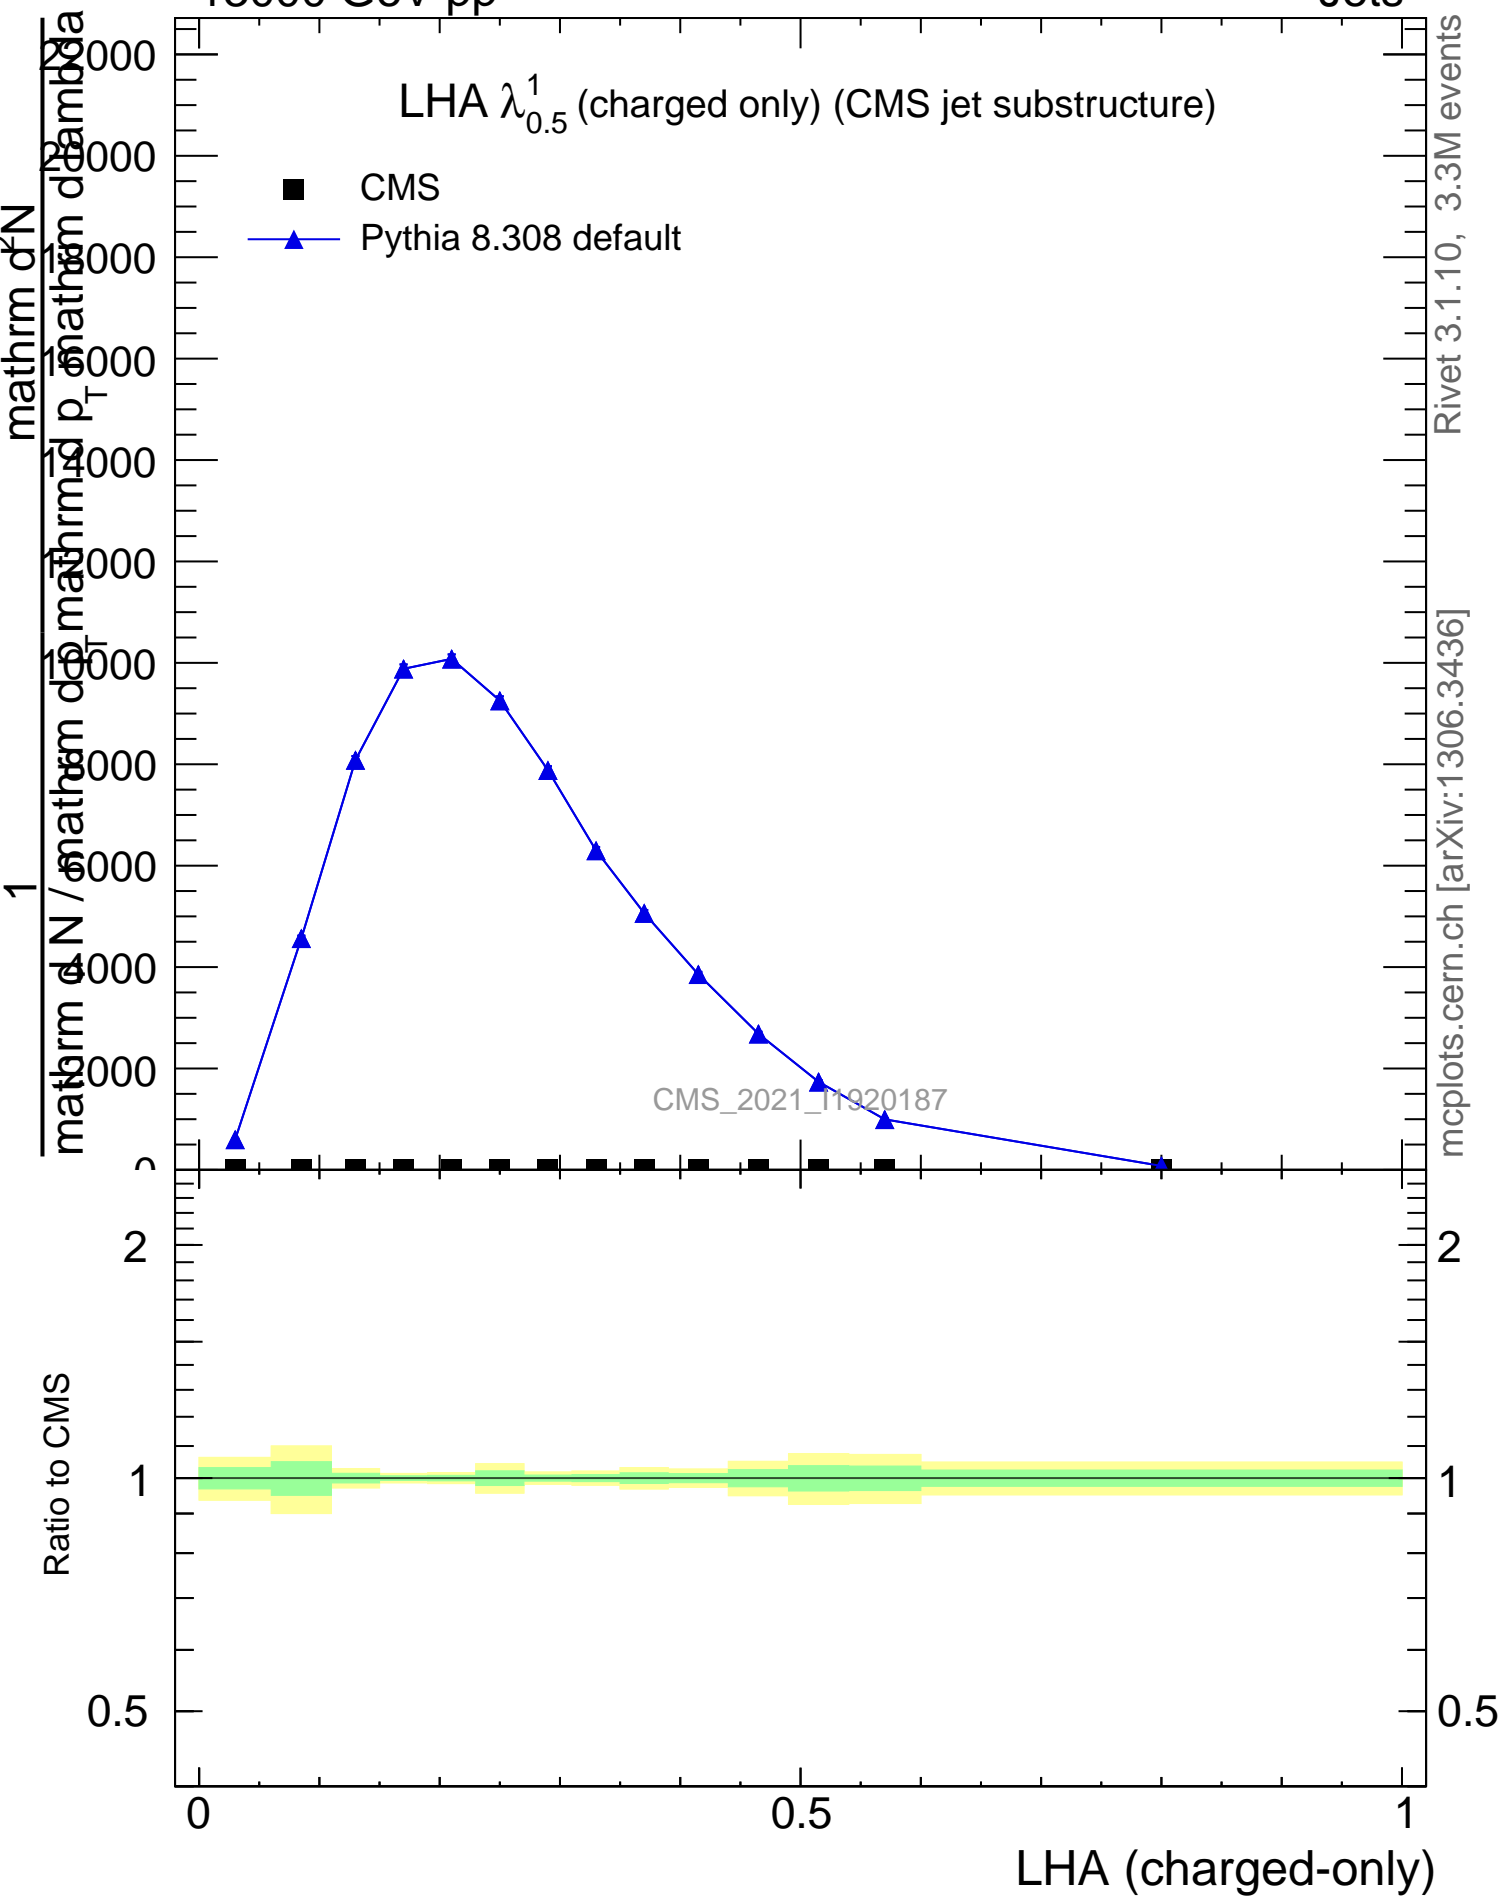

LHA $\lambda_{0.5}^1$ (charged only) (CMS jet substructure)

- CMS
- ▲ Pythia 8.308 default

Rivet 3.1.10, 3.3M events
mcplots.cern.ch [arXiv:1306.3436]