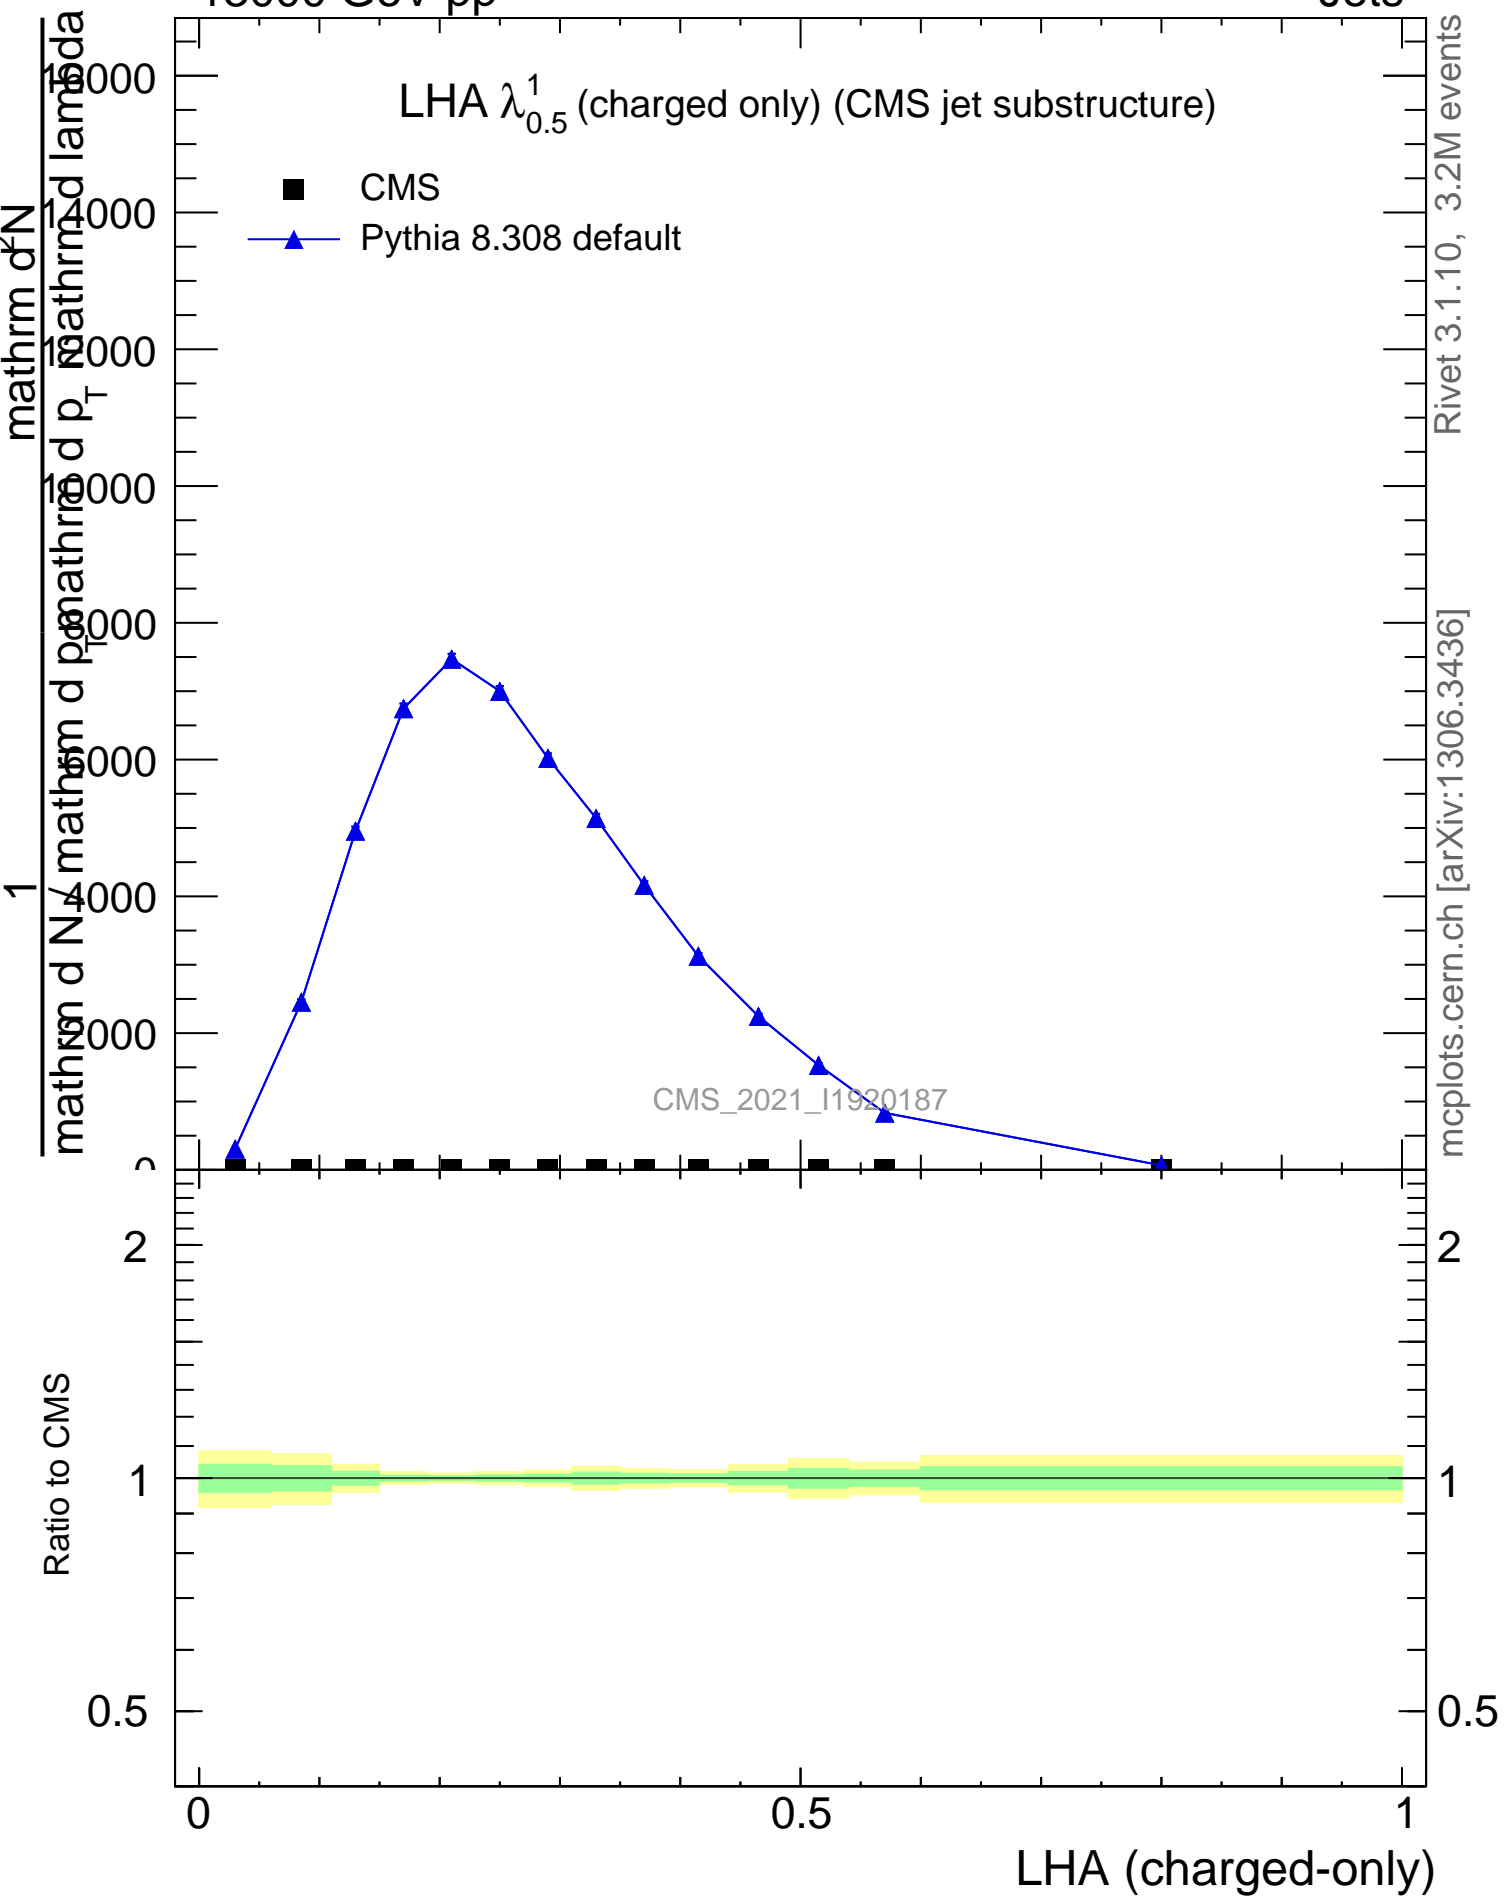

LHA  $\lambda_{0.5}^1$  (charged only) (CMS jet substructure)

- CMS
- ▲ Pythia 8.308 default

CMS\_2021\_I1920187

mcplots.cern.ch [arXiv:1306.3436]

Rivet 3.1.10, 3.2M events